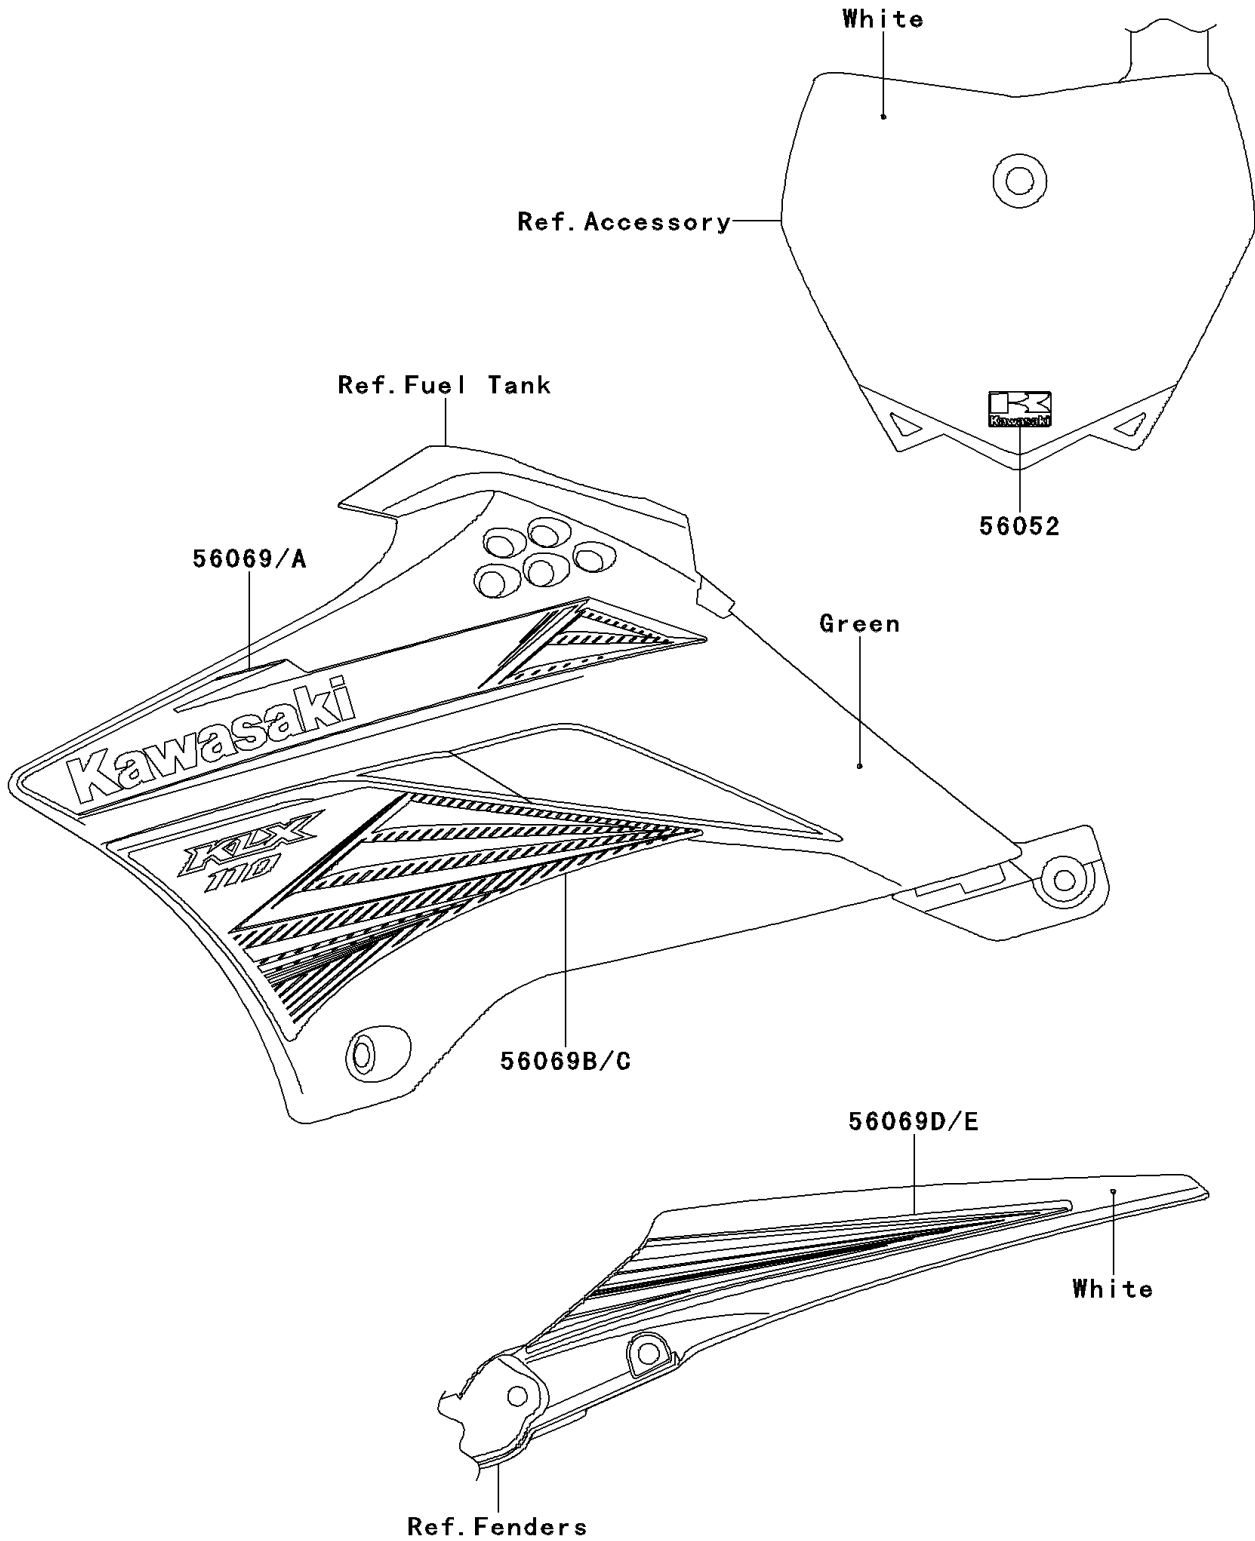

# 2014 KLX® 110 PARTS DIAGRAM

Decals(GEF)

F2861D

## 2014 KLX® 110 PARTS LIST

Decals(GEF)

ITEM NAME	PART NUMBER	QUANTITY
MARK,NUMBER PLATE,KAWASAKI (Ref # 56052)	56052-0968	1
PATTERN,SHROUD,UPP,LH (Ref # 56069)	56069-2901	1
PATTERN,SHROUD,UPP,RH (Ref # 56069A)	56069-2902	1
PATTERN,SHROUD,LWR,LH (Ref # 56069B)	56069-2903	1
PATTERN,SHROUD,LWR,RH (Ref # 56069C)	56069-2904	1
PATTERN,RR FENDER,LH (Ref # 56069D)	56069-2905	1
PATTERN,RR FENDER,RH (Ref # 56069E)	56069-2906	1