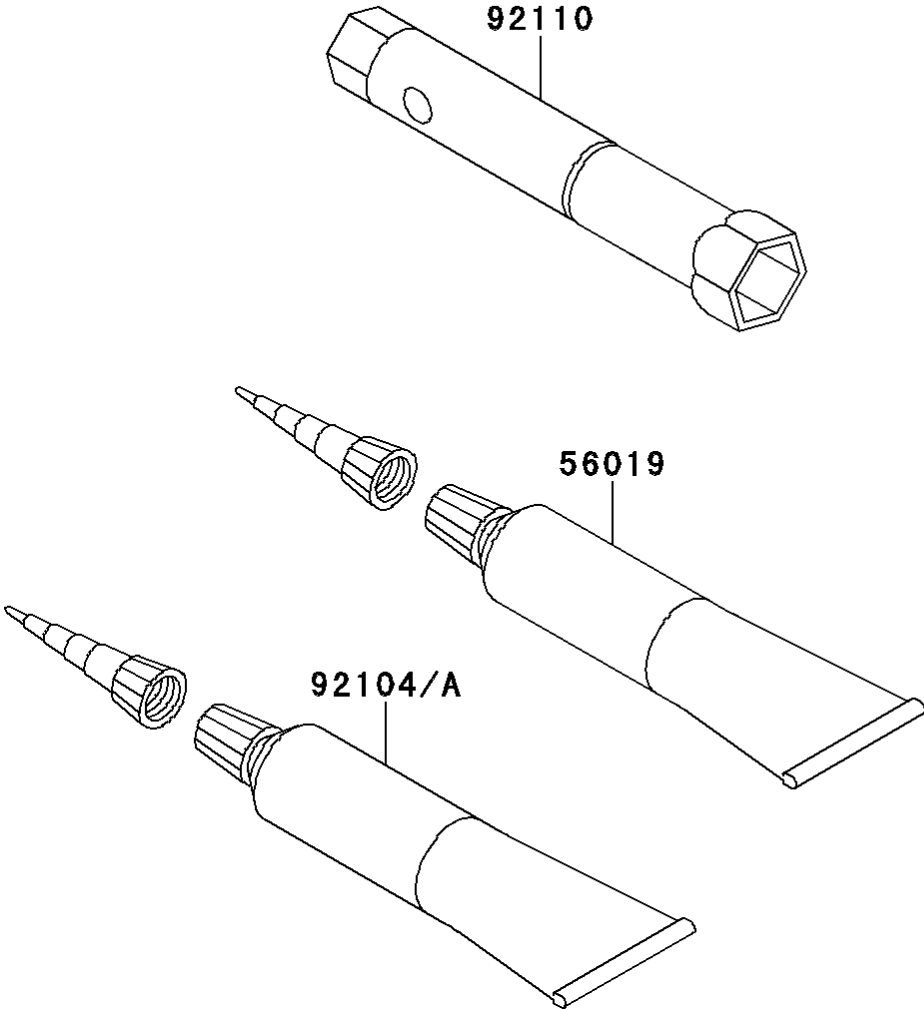

2014 KLX®110 PARTS DIAGRAM

Owner's Tools

F2810

2014 KLX®110 PARTS LIST

Owner's Tools

ITEM NAME	PART NUMBER	QUANTITY
GASKET-LIQUID,TB1211,WHITE (Ref # 56019)	56019-120	1
GASKET-LIQUID,TB1211F,CLEAR (Ref # 92104)	92104-0004	1
GASKET-LIQUID,TB1105,BLACK (Ref # 92104A)	92104-1003	1
TOOL-WRENCH,BOX,16MM (Ref # 92110)	92110-1206	1