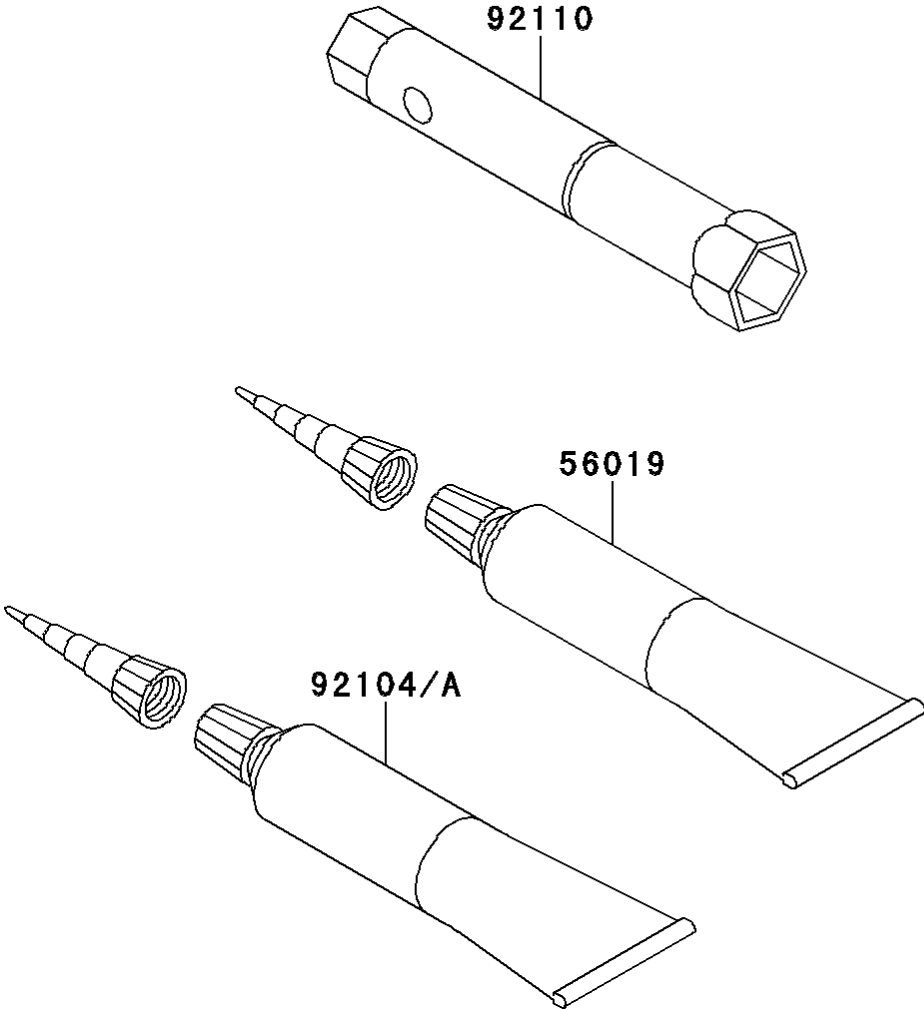

## 2011 KLX®110 PARTS DIAGRAM

Owner's Tools

F2810

## 2011 KLX®110 PARTS LIST

Owner's Tools

ITEM NAME	PART NUMBER	QUANTITY
GASKET-LIQUID,TB1211,WHITE (Ref # 56019)	56019-120	1
GASKET-LIQUID,TB1211F,CLEAR (Ref # 92104)	92104-0004	1
GASKET-LIQUID,TB1105,BLACK (Ref # 92104A)	92104-1003	1
TOOL-WRENCH,BOX,16MM (Ref # 92110)	92110-1206	1