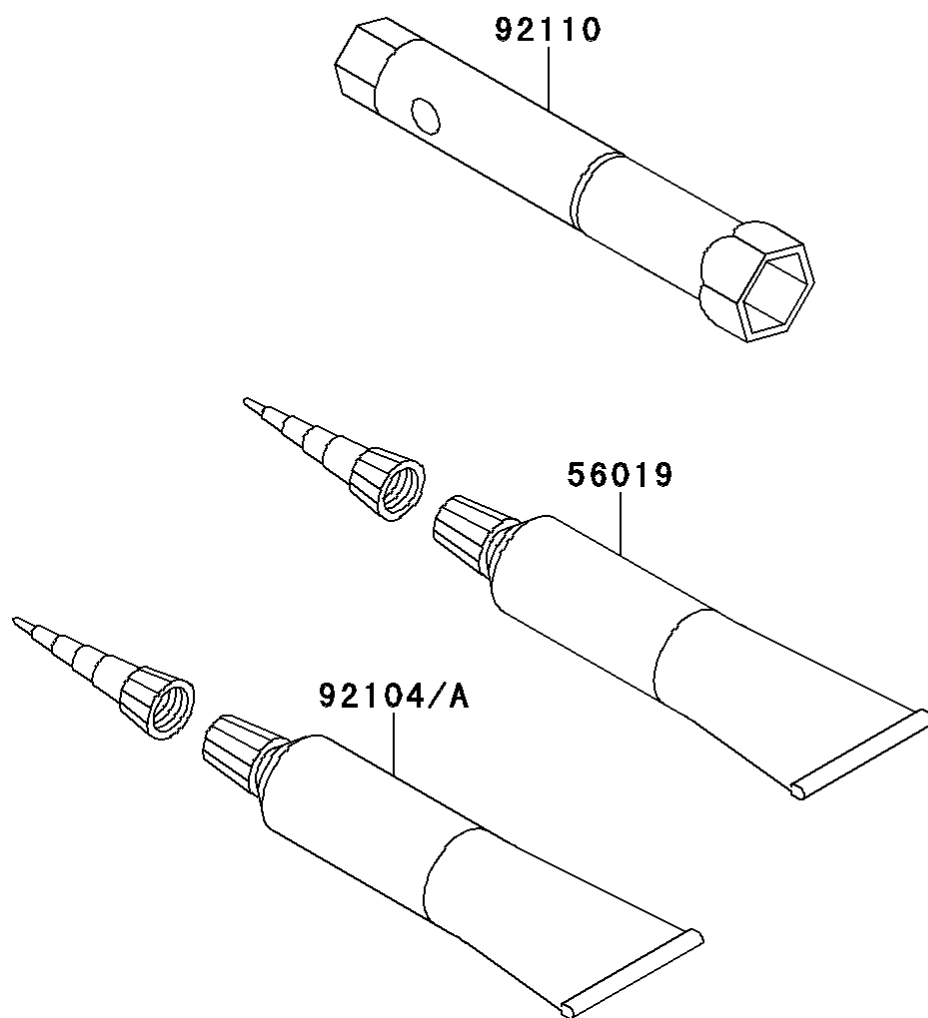

2010 KLX®110 PARTS DIAGRAM

Owner's Tools

F2810

2010 KLX®110 PARTS LIST

Owner's Tools

ITEM NAME	PART NUMBER	QUANTITY
GASKET-LIQUID,TB1211,WHITE (Ref # 56019)	56019-120	1
GASKET-LIQUID,TB1211F,CLEAR (Ref # 92104)	92104-0004	1
GASKET-LIQUID,TB1105,BLACK (Ref # 92104A)	92104-1003	1
TOOL-WRENCH,BOX,16MM (Ref # 92110)	92110-1206	1