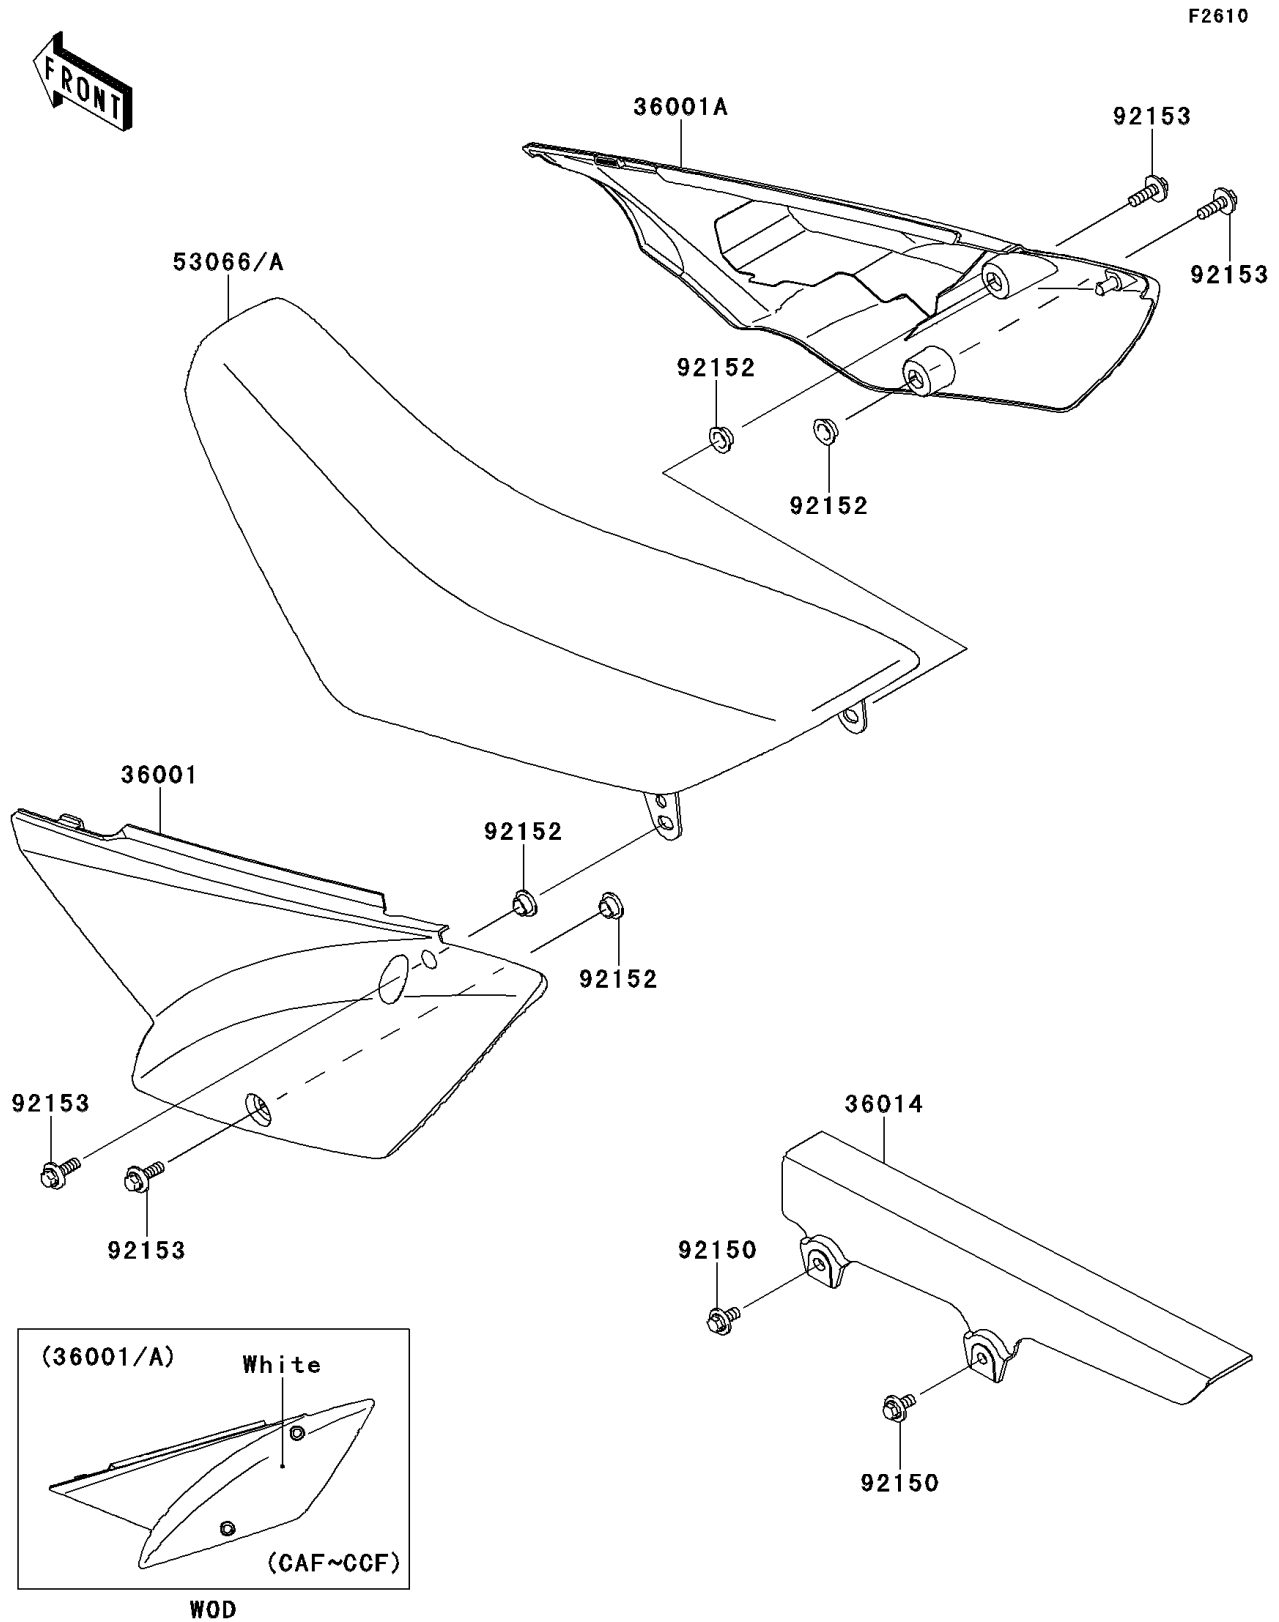

2014 KLX®110 PARTS DIAGRAM

Side Covers/Chain Cover

2014 KLX®110 PARTS LIST

Side Covers/Chain Cover

ITEM NAME	PART NUMBER	QUANTITY
COVER-SIDE,LH,B.WHITE (Ref # 36001)	36001-0194-266	1
COVER-SIDE,RH,B.WHITE (Ref # 36001A)	36001-0195-266	1
CASE-CHAIN (Ref # 36014)	36014-1258	1
SEAT-ASSY,BLACK/GREEN (Ref # 53066A)	53066-0431-13R	1
BOLT,FLANGED,6X14 (Ref # 92150)	92150-1689	1
COLLAR (Ref # 92152)	92152-0789	1
BOLT,6X20 (Ref # 92153)	92153-0502	1