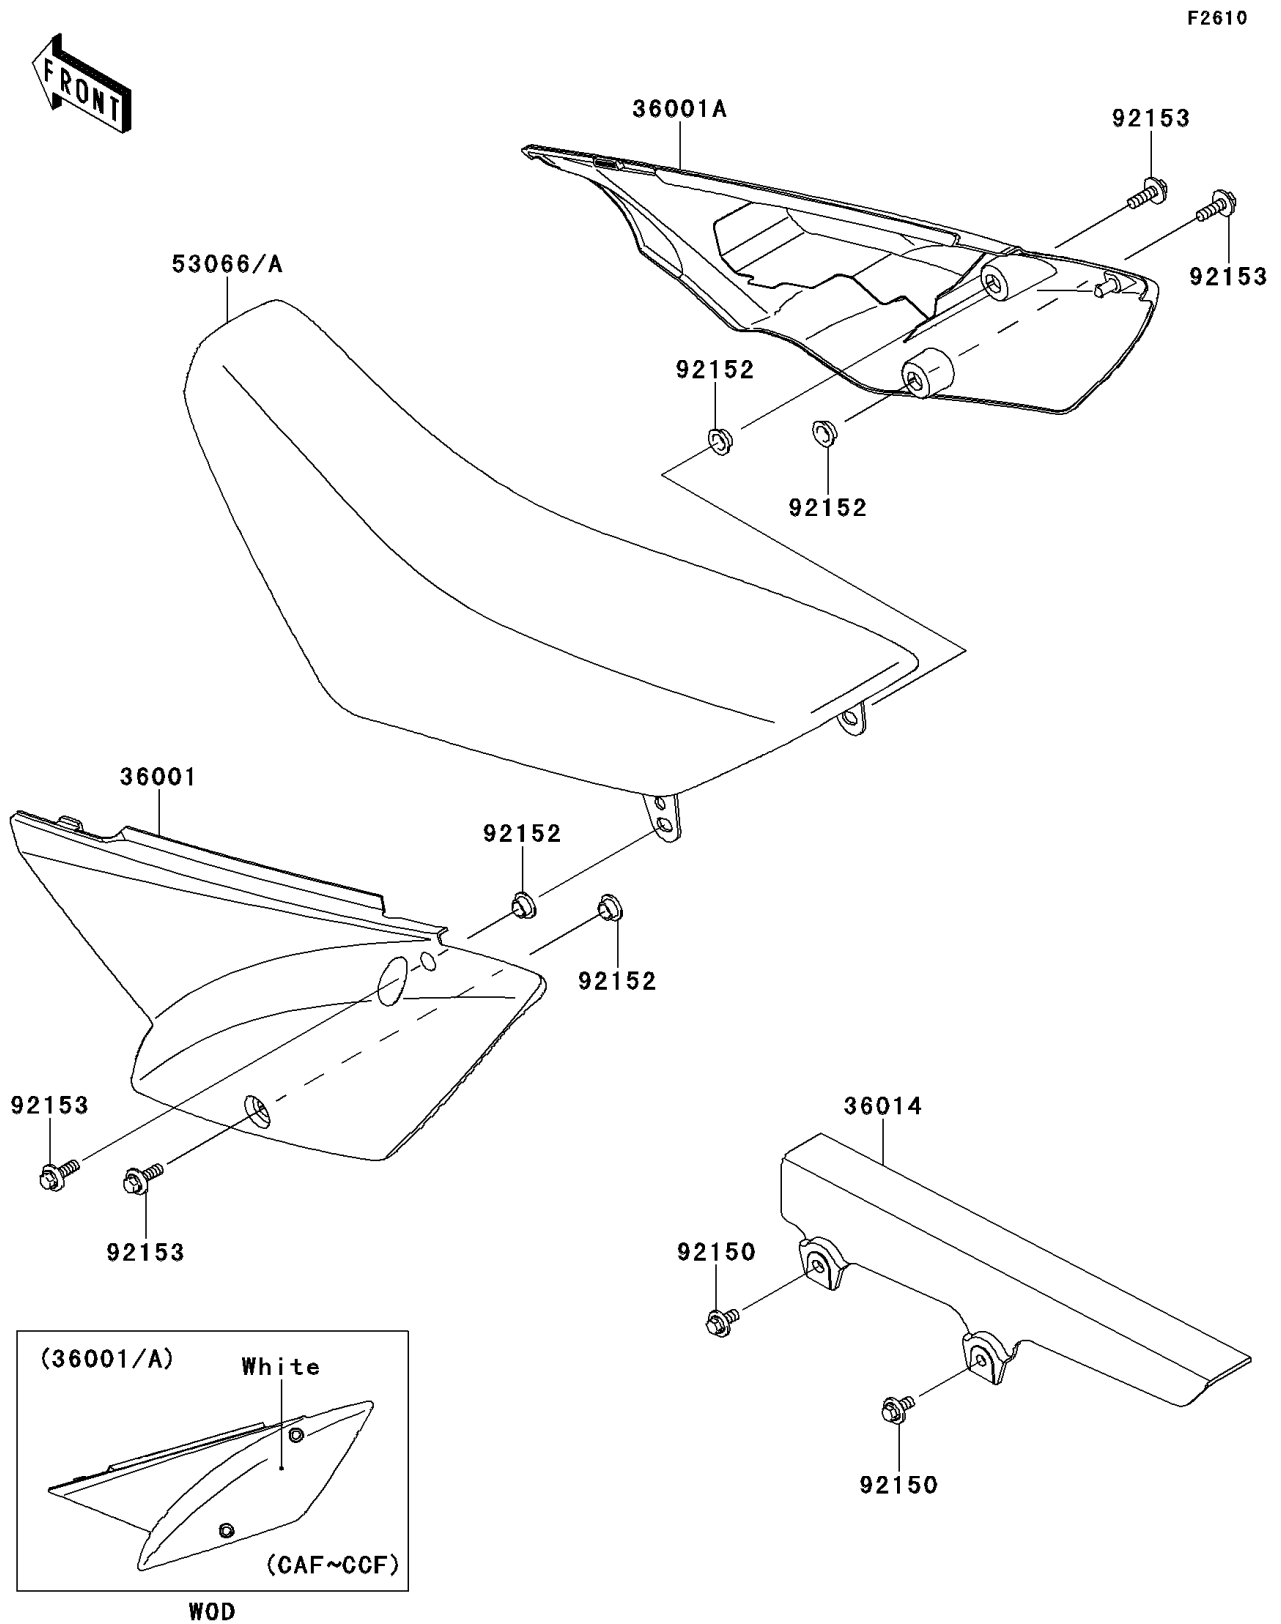

2011 KLX®110 PARTS DIAGRAM

Side Covers/Chain Cover

2011 KLX®110 PARTS LIST

Side Covers/Chain Cover

ITEM NAME	PART NUMBER	QUANTITY
COVER-SIDE,LH,B.WHITE (Ref # 36001)	36001-0194-266	1
COVER-SIDE,RH,B.WHITE (Ref # 36001A)	36001-0195-266	1
CASE-CHAIN (Ref # 36014)	36014-1258	1
SEAT-ASSY,BLACK (Ref # 53066)	53066-0240-MA	1
BOLT,FLANGED,6X14 (Ref # 92150)	92150-1689	1
COLLAR (Ref # 92152)	92152-0789	1
BOLT,6X20 (Ref # 92153)	92153-0502	1