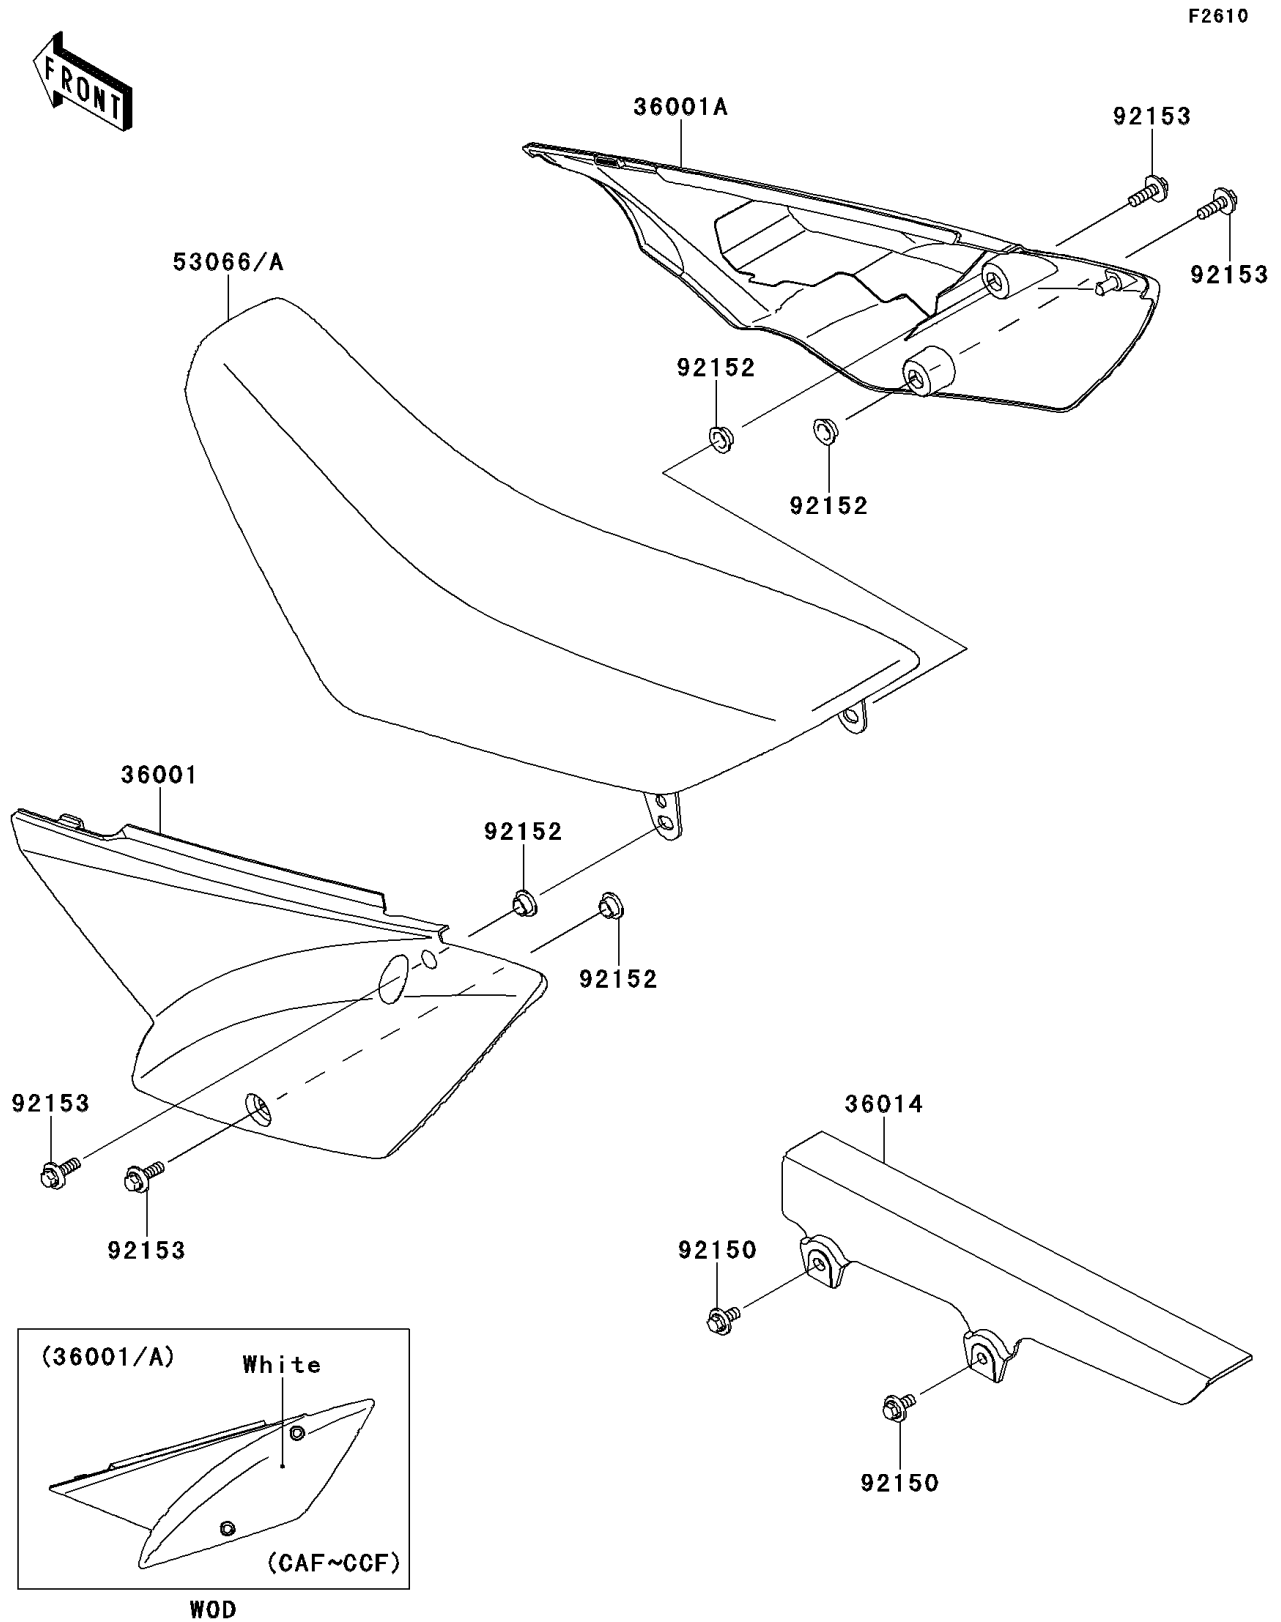

2010 KLX®110 PARTS DIAGRAM

Side Covers/Chain Cover

2010 KLX®110 PARTS LIST

Side Covers/Chain Cover

ITEM NAME	PART NUMBER	QUANTITY
COVER-SIDE,LH,B.WHITE (Ref # 36001)	36001-0194-266	1
COVER-SIDE,RH,B.WHITE (Ref # 36001A)	36001-0195-266	1
CASE-CHAIN (Ref # 36014)	36014-1258	1
SEAT-ASSY,BLACK (Ref # 53066)	53066-0240-MA	1
BOLT,FLANGED,6X14 (Ref # 92150)	92150-1689	1
COLLAR (Ref # 92152)	92152-0789	1
BOLT,6X20 (Ref # 92153)	92153-0502	1