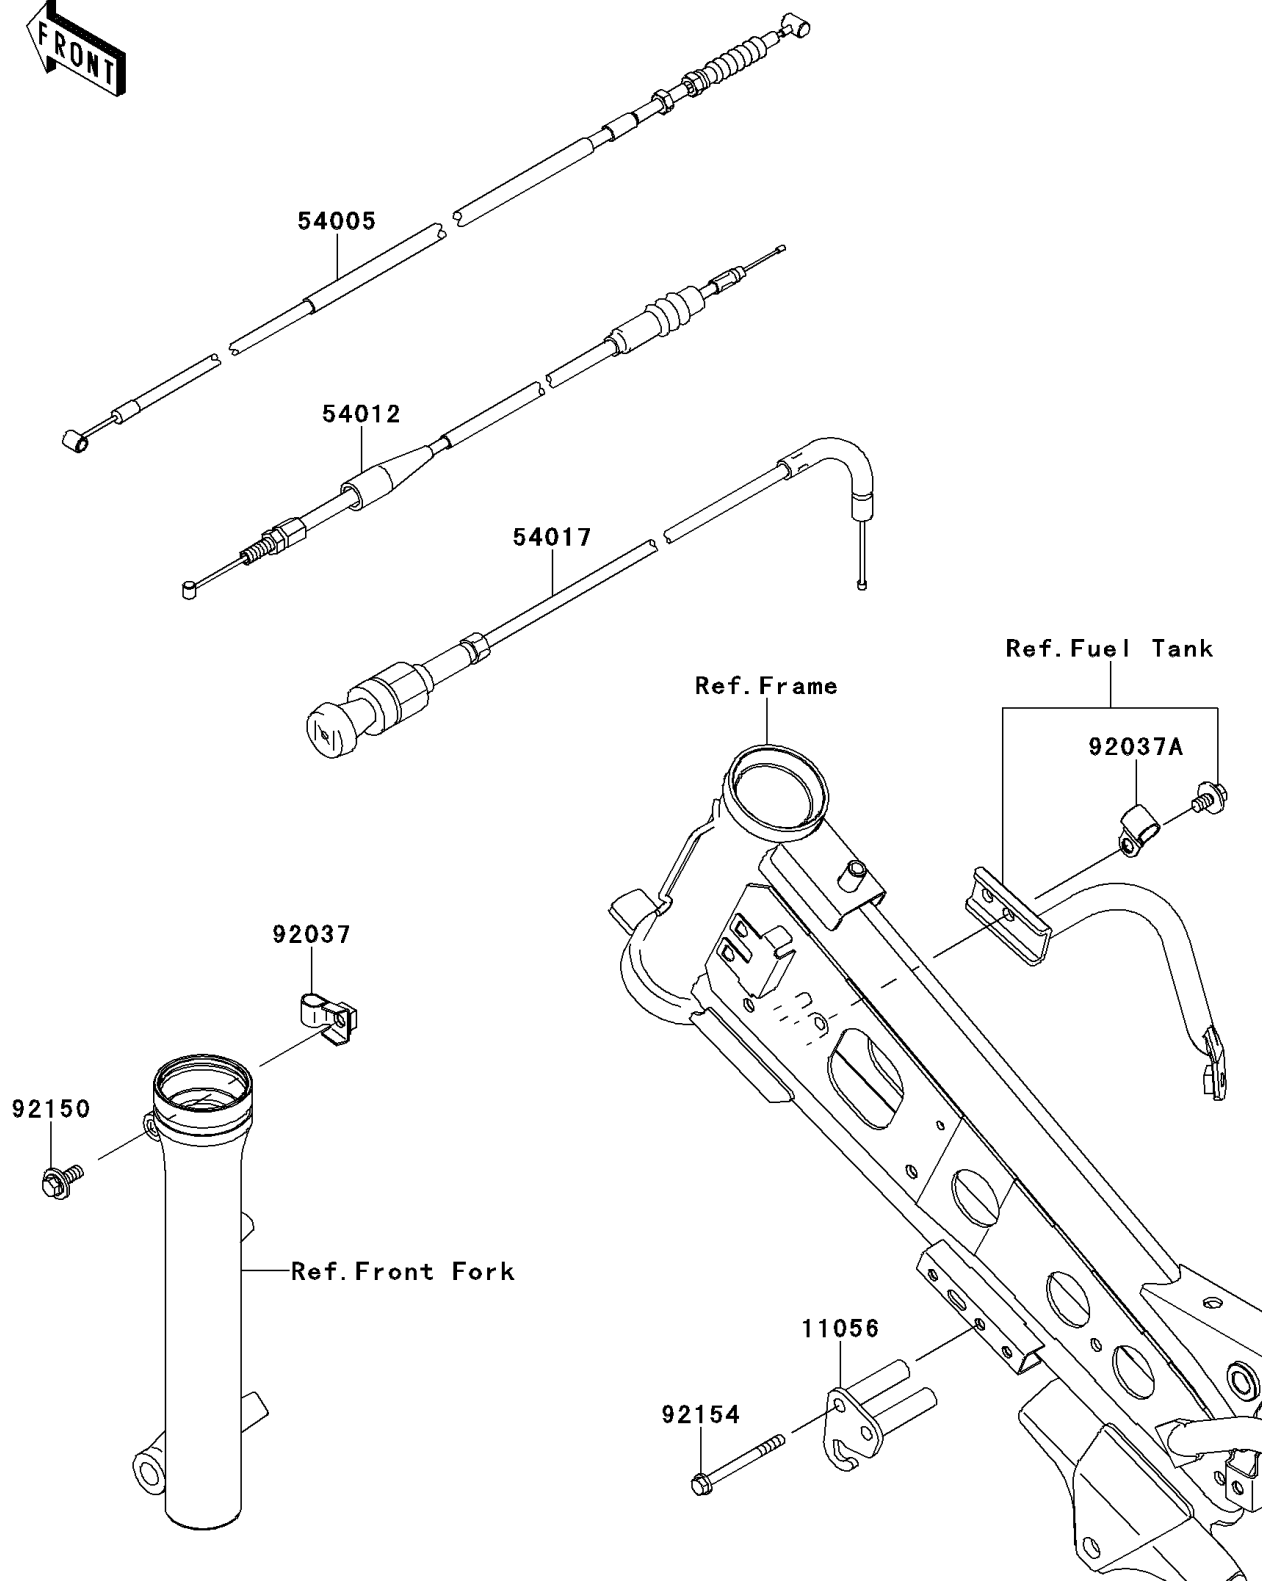

2011 KLX®110 PARTS DIAGRAM

Cables

F2540

2011 KLX®110 PARTS LIST

Cables

| ITEM NAME | PART NUMBER | QUANTITY |
|---------------------------------|-------------|----------|
| BRACKET,CHOKE (Ref # 11056) | 11056-0151 | 1 |
| CABLE-BRAKE (Ref # 54005) | 54005-0026 | 1 |
| CABLE-THROTTLE (Ref # 54012) | 54012-0287 | 1 |
| CABLE-STARTER (Ref # 54017) | 54017-1218 | 1 |
| CLAMP,BRAKE CABLE (Ref # 92037) | 92037-1353 | 1 |
| CLAMP (Ref # 92037A) | 92037-1608 | 1 |
| BOLT,FLANGED,6X16 (Ref # 92150) | 92150-1506 | 1 |
| BOLT,FLANGED,5X53 (Ref # 92154) | 92154-0374 | 1 |