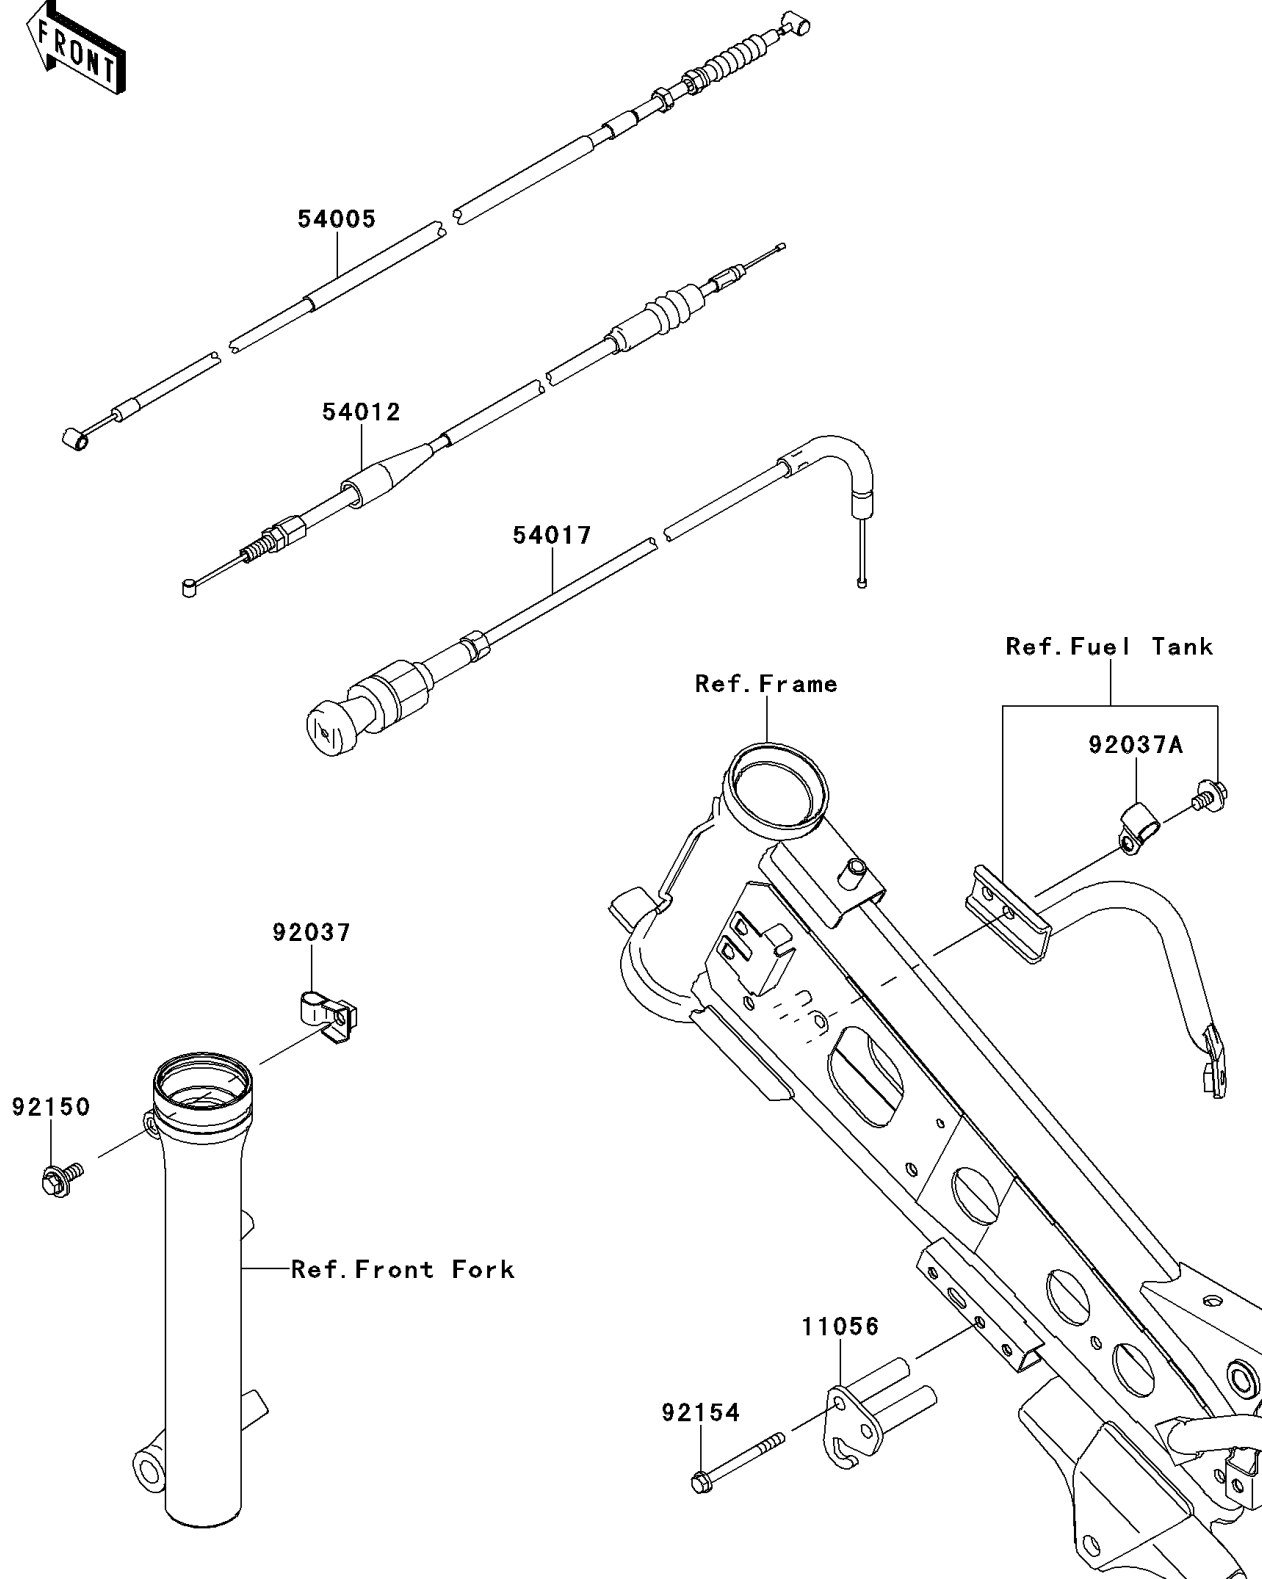

## 2010 KLX® 110 PARTS DIAGRAM

Cables

F2540

## 2010 KLX® 110 PARTS LIST

### Cables

| ITEM NAME                       | PART NUMBER | QUANTITY |
|---------------------------------|-------------|----------|
| BRACKET,CHOKE (Ref # 11056)     | 11056-0151  | 1        |
| CABLE-BRAKE (Ref # 54005)       | 54005-0026  | 1        |
| CABLE-THROTTLE (Ref # 54012)    | 54012-0287  | 1        |
| CABLE-STARTER (Ref # 54017)     | 54017-1218  | 1        |
| CLAMP,BRAKE CABLE (Ref # 92037) | 92037-1353  | 1        |
| CLAMP (Ref # 92037A)            | 92037-1608  | 1        |
| BOLT,FLANGED,6X16 (Ref # 92150) | 92150-1506  | 1        |
| BOLT,FLANGED,5X53 (Ref # 92154) | 92154-0374  | 1        |