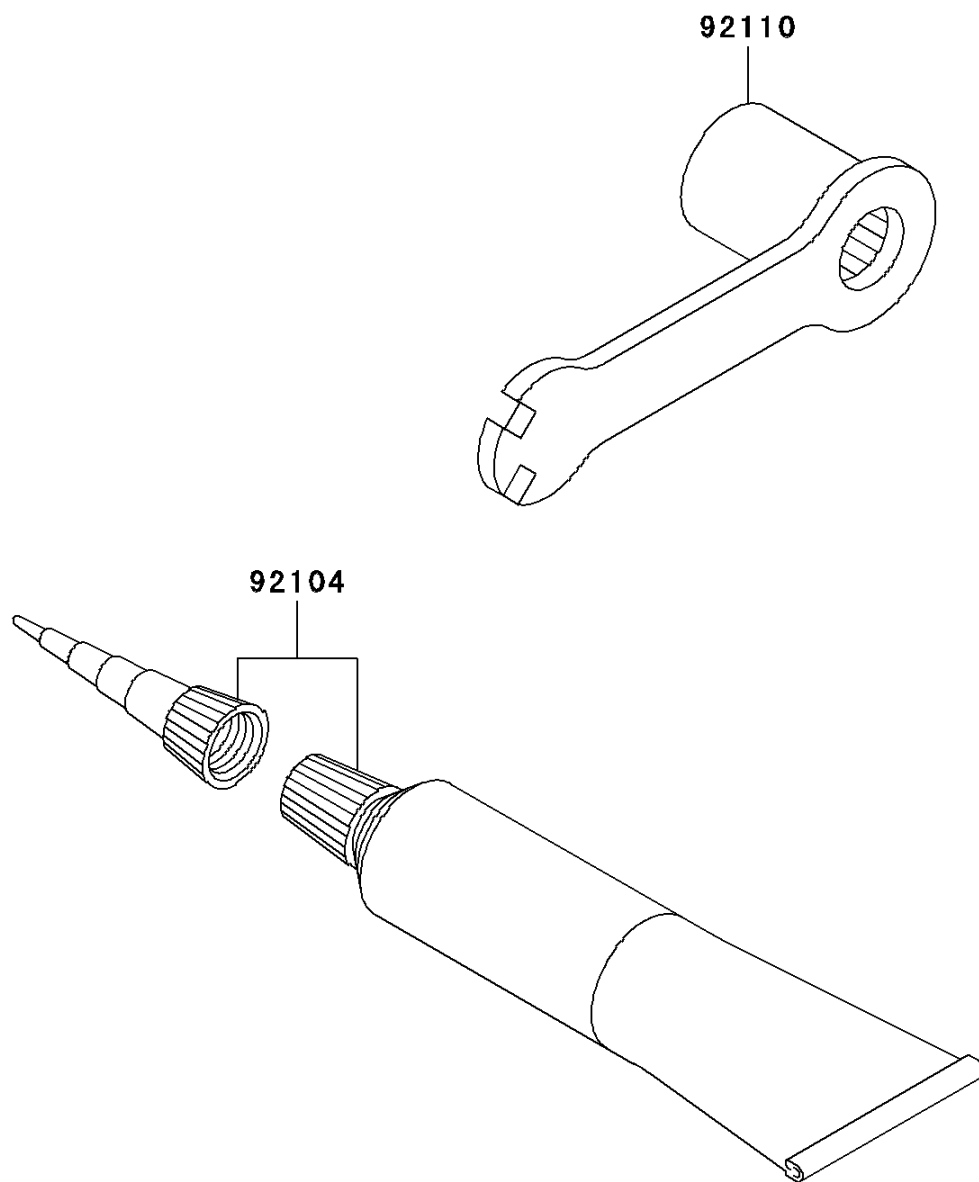

## 2009 KX™100 PARTS DIAGRAM

Owner's Tools

F2810

## 2009 KX™100 PARTS LIST

Owner's Tools

ITEM NAME	PART NUMBER	QUANTITY
GASKET-LIQUID,TB1105B,SILVER (Ref # 92104)	92104-002	1
TOOL-WRENCH,BOX,21MM&SPOKE (Ref # 92110)	92110-1119	1