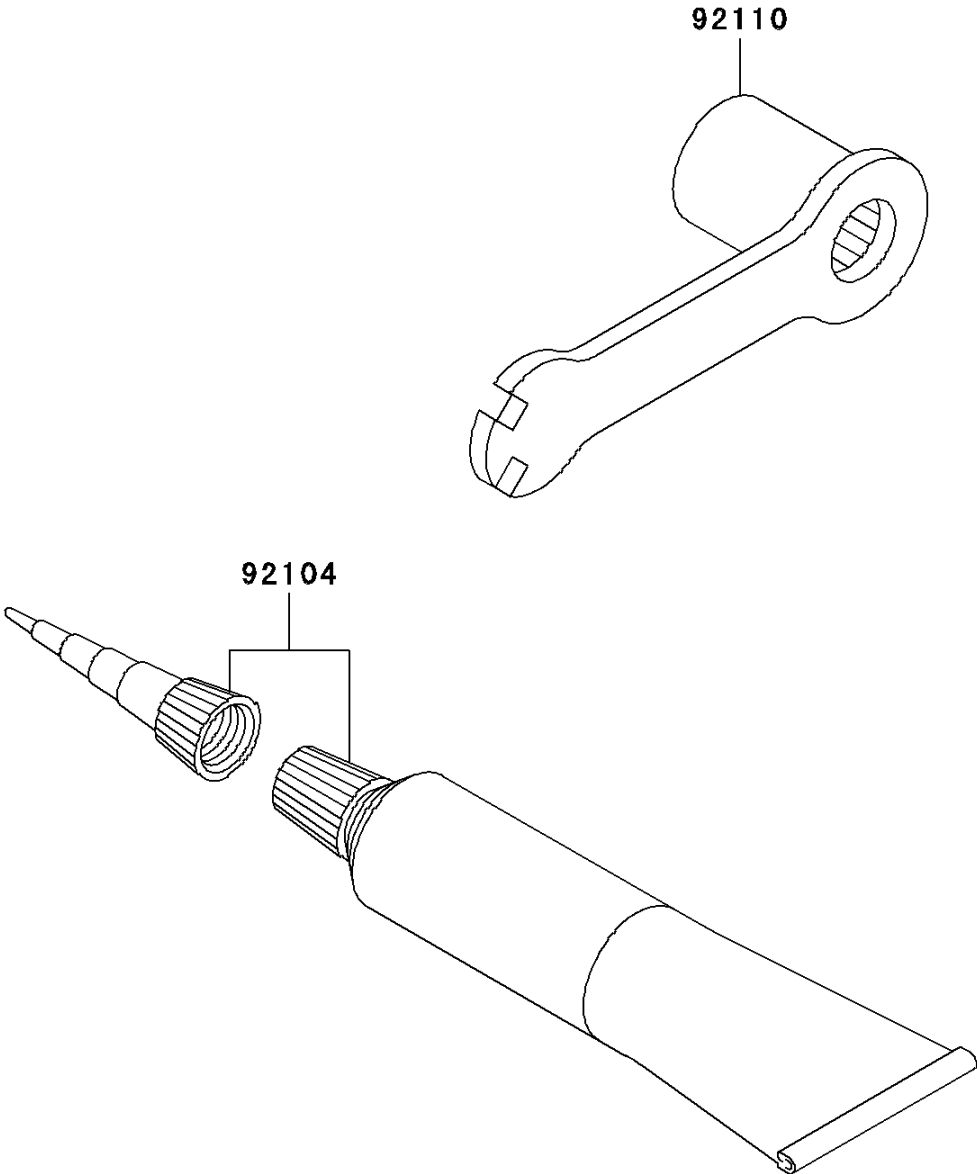

## 2007 KX100 PARTS DIAGRAM

Owner's Tools

F2810

## 2007 KX100 PARTS LIST

Owner's Tools

ITEM NAME	PART NUMBER	QUANTITY
GASKET-LIQUID,TB1105B,SILVER (Ref # 92104)	92104-002	1
TOOL-WRENCH,BOX,21MM&SPOKE (Ref # 92110)	92110-1119	1