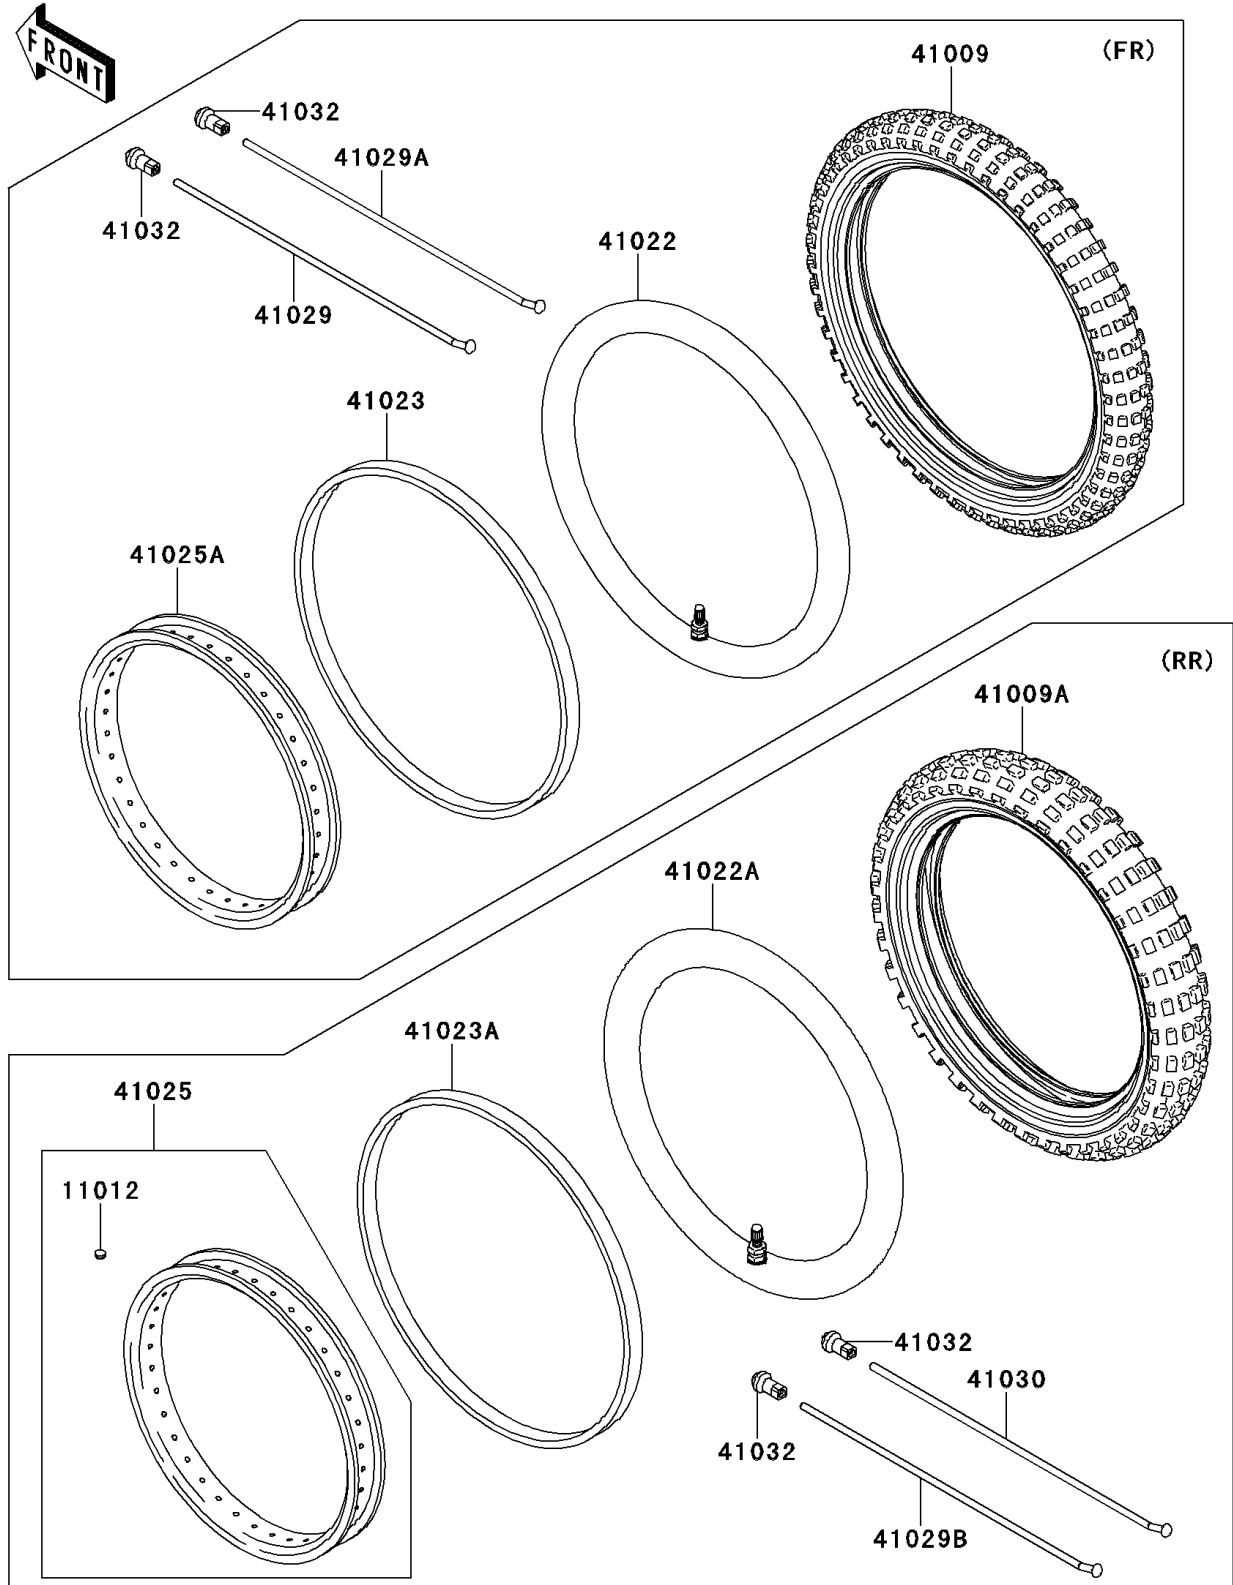

2014 KLX®110 PARTS DIAGRAM

Wheels/Tires

F2210

2014 KLX®110 PARTS LIST

Wheels/Tires

ITEM NAME	PART NUMBER	QUANTITY
CAP,BEAD STOPPER (Ref # 11012)	11012-1916	1
TIRE,FR,2.50-14 4PR,GS-45F(IRC) (Ref # 41009)	41009-0231	1
TIRE,RR,3.00-12 4PR,GS-45F(IRC) (Ref # 41009A)	41009-0232	1
TUBE-TIRE,2.50-14(IRC) (Ref # 41022)	41022-0037	1
TUBE-TIRE,3.00-12(IRC) (Ref # 41022A)	41022-0038	1
BAND-RIM,2.50-14(IRC) (Ref # 41023)	41023-0021	1
BAND-RIM,3.00-12(IRC) (Ref # 41023A)	41023-0022	1
RIM,RR,1.60X12 (Ref # 41025)	41025-0009	1
RIM,FR,1.40X14 (Ref # 41025A)	41025-0013	1
SPOKE-INNER,FR,144MMX118D (Ref # 41029)	41029-1067	16
SPOKE-INNER,FR,133.5MMX97D (Ref # 41029A)	41029-1068	16
SPOKE-INNER,RR,98MMX105.5D (Ref # 41029B)	41029-1329	18
SPOKE-OUTER,RR,98MMX77.5D (Ref # 41030)	41030-1182	18
NIPPLE-SPOKE (Ref # 41032)	41032-0009	68