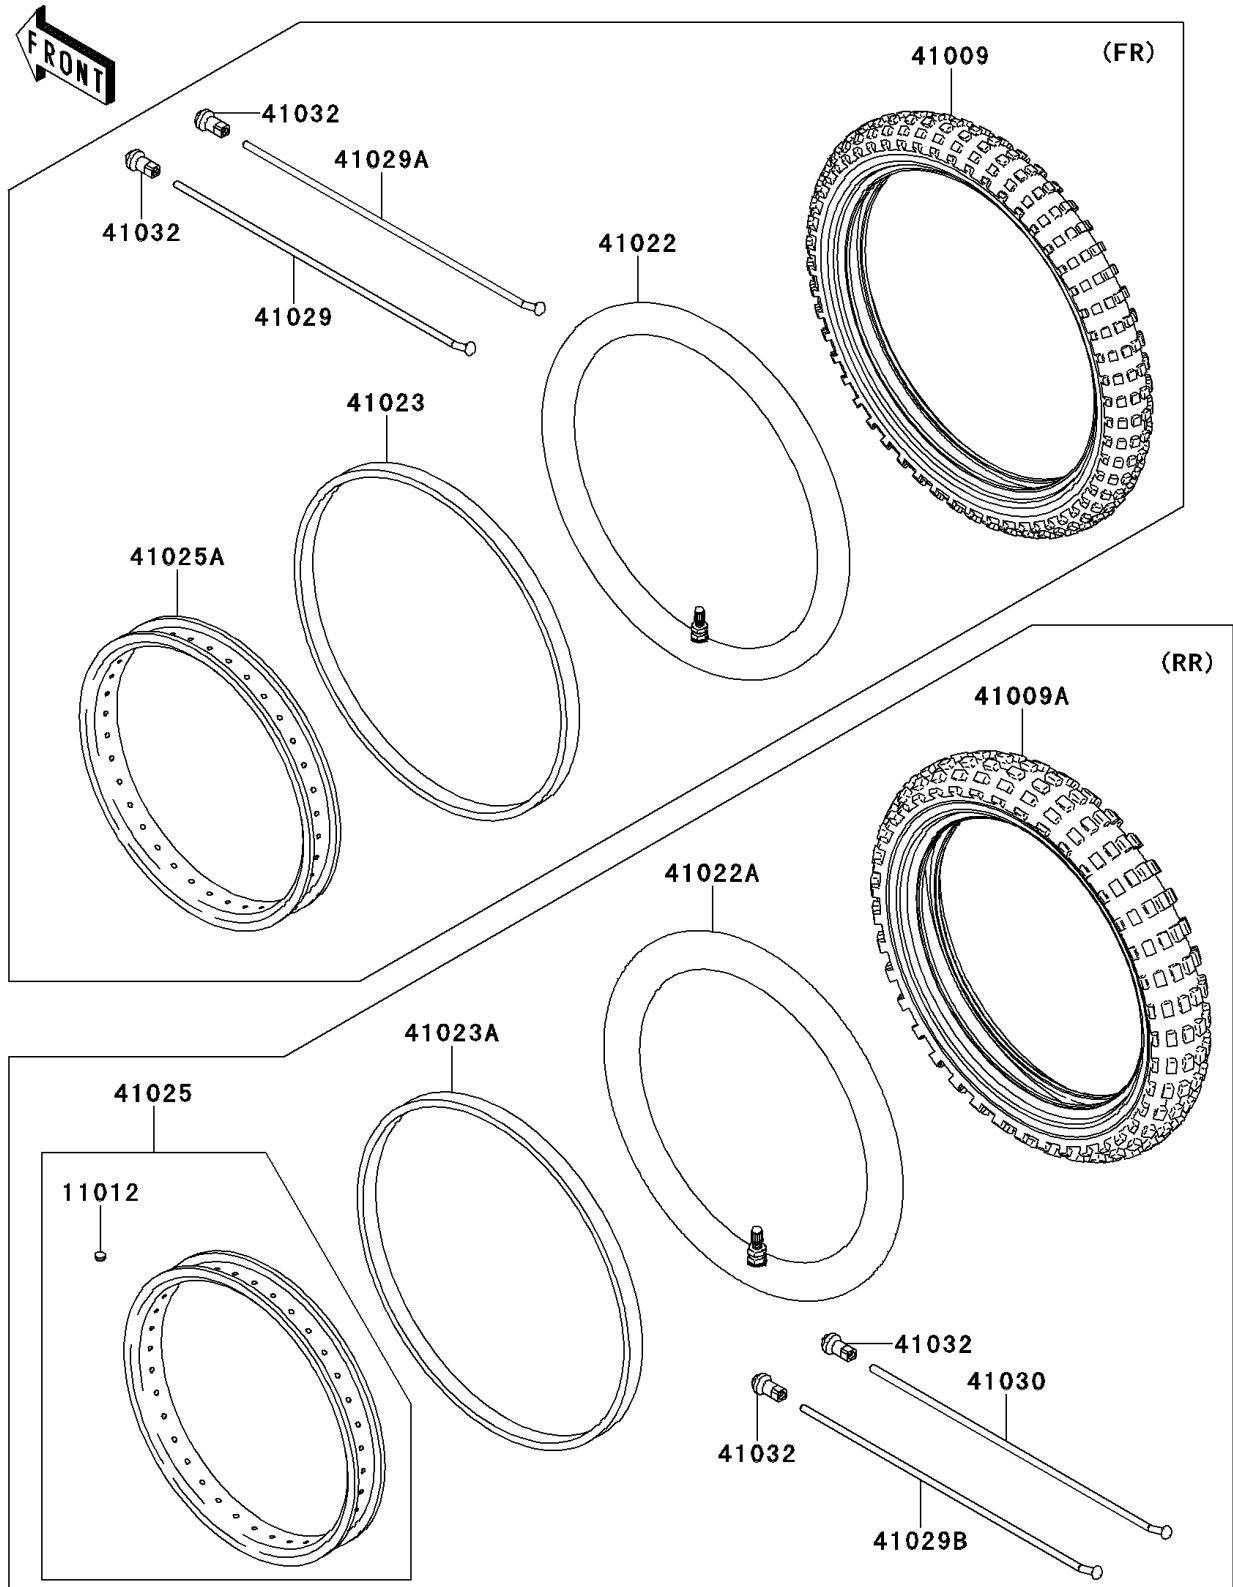

2011 KLX®110 PARTS DIAGRAM

Wheels/Tires

F2210

2011 KLX®110 PARTS LIST

Wheels/Tires

ITEM NAME	PART NUMBER	QUANTITY
CAP,BEAD STOPPER (Ref # 11012)	11012-1916	1
TIRE,FR,2.50-14 4PR,GS-45F(IRC) (Ref # 41009)	41009-0231	1
TIRE,RR,3.00-12 4PR,GS-45F(IRC) (Ref # 41009A)	41009-0232	1
TUBE-TIRE,2.50-14(IRC) (Ref # 41022)	41022-0037	1
TUBE-TIRE,3.00-12(IRC) (Ref # 41022A)	41022-0038	1
BAND-RIM,2.50-14(IRC) (Ref # 41023)	41023-0021	1
BAND-RIM,3.00-12(IRC) (Ref # 41023A)	41023-0022	1
RIM,RR,1.60X12 (Ref # 41025)	41025-0009	1
RIM,FR,1.40X14 (Ref # 41025A)	41025-0013	1
SPOKE-INNER,FR,144MMX118D (Ref # 41029)	41029-1067	1
SPOKE-INNER,FR,133.5MMX97D (Ref # 41029A)	41029-1068	1
SPOKE-INNER,RR,98MMX105.5D (Ref # 41029B)	41029-1329	1
SPOKE-OUTER,RR,98MMX77.5D (Ref # 41030)	41030-1182	1
NIPPLE-SPOKE (Ref # 41032)	41032-0009	1