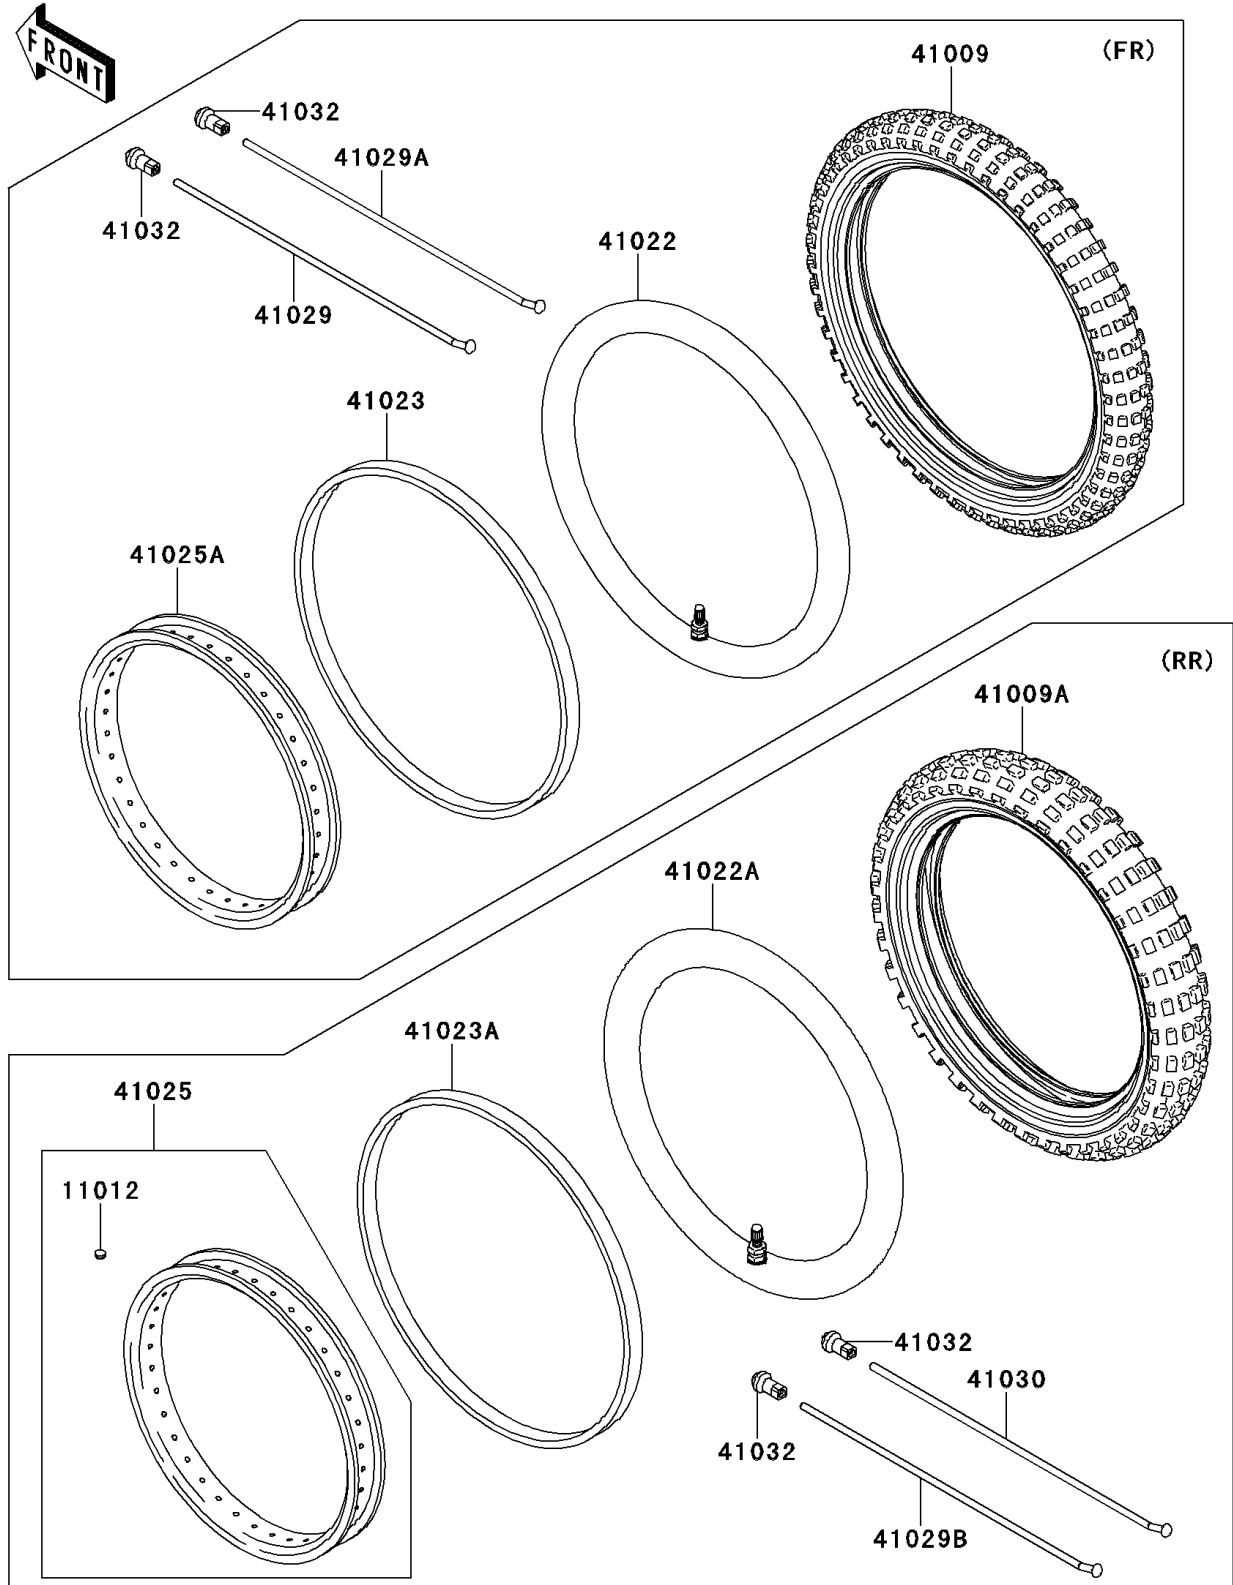

# 2010 KLX®110 PARTS DIAGRAM

Wheels/Tires

F2210

## 2010 KLX®110 PARTS LIST

### Wheels/Tires

ITEM NAME	PART NUMBER	QUANTITY
CAP,BEAD STOPPER (Ref # 11012)	11012-1916	1
TIRE,FR,2.50-14 4PR,GS-45F(IRC) (Ref # 41009)	41009-0231	1
TIRE,RR,3.00-12 4PR,GS-45F(IRC) (Ref # 41009A)	41009-0232	1
TUBE-TIRE,2.50-14(IRC) (Ref # 41022)	41022-0037	1
TUBE-TIRE,3.00-12(IRC) (Ref # 41022A)	41022-0038	1
BAND-RIM,2.50-14(IRC) (Ref # 41023)	41023-0021	1
BAND-RIM,3.00-12(IRC) (Ref # 41023A)	41023-0022	1
RIM,RR,1.60X12 (Ref # 41025)	41025-0009	1
RIM,FR,1.40X14 (Ref # 41025A)	41025-0013	1
SPOKE-INNER,FR,144MMX118D (Ref # 41029)	41029-1067	16
SPOKE-INNER,FR,133.5MMX97D (Ref # 41029A)	41029-1068	16
SPOKE-INNER,RR,98MMX105.5D (Ref # 41029B)	41029-1329	18
SPOKE-OUTER,RR,98MMX77.5D (Ref # 41030)	41030-1182	18
NIPPLE-SPOKE (Ref # 41032)	41032-0009	68