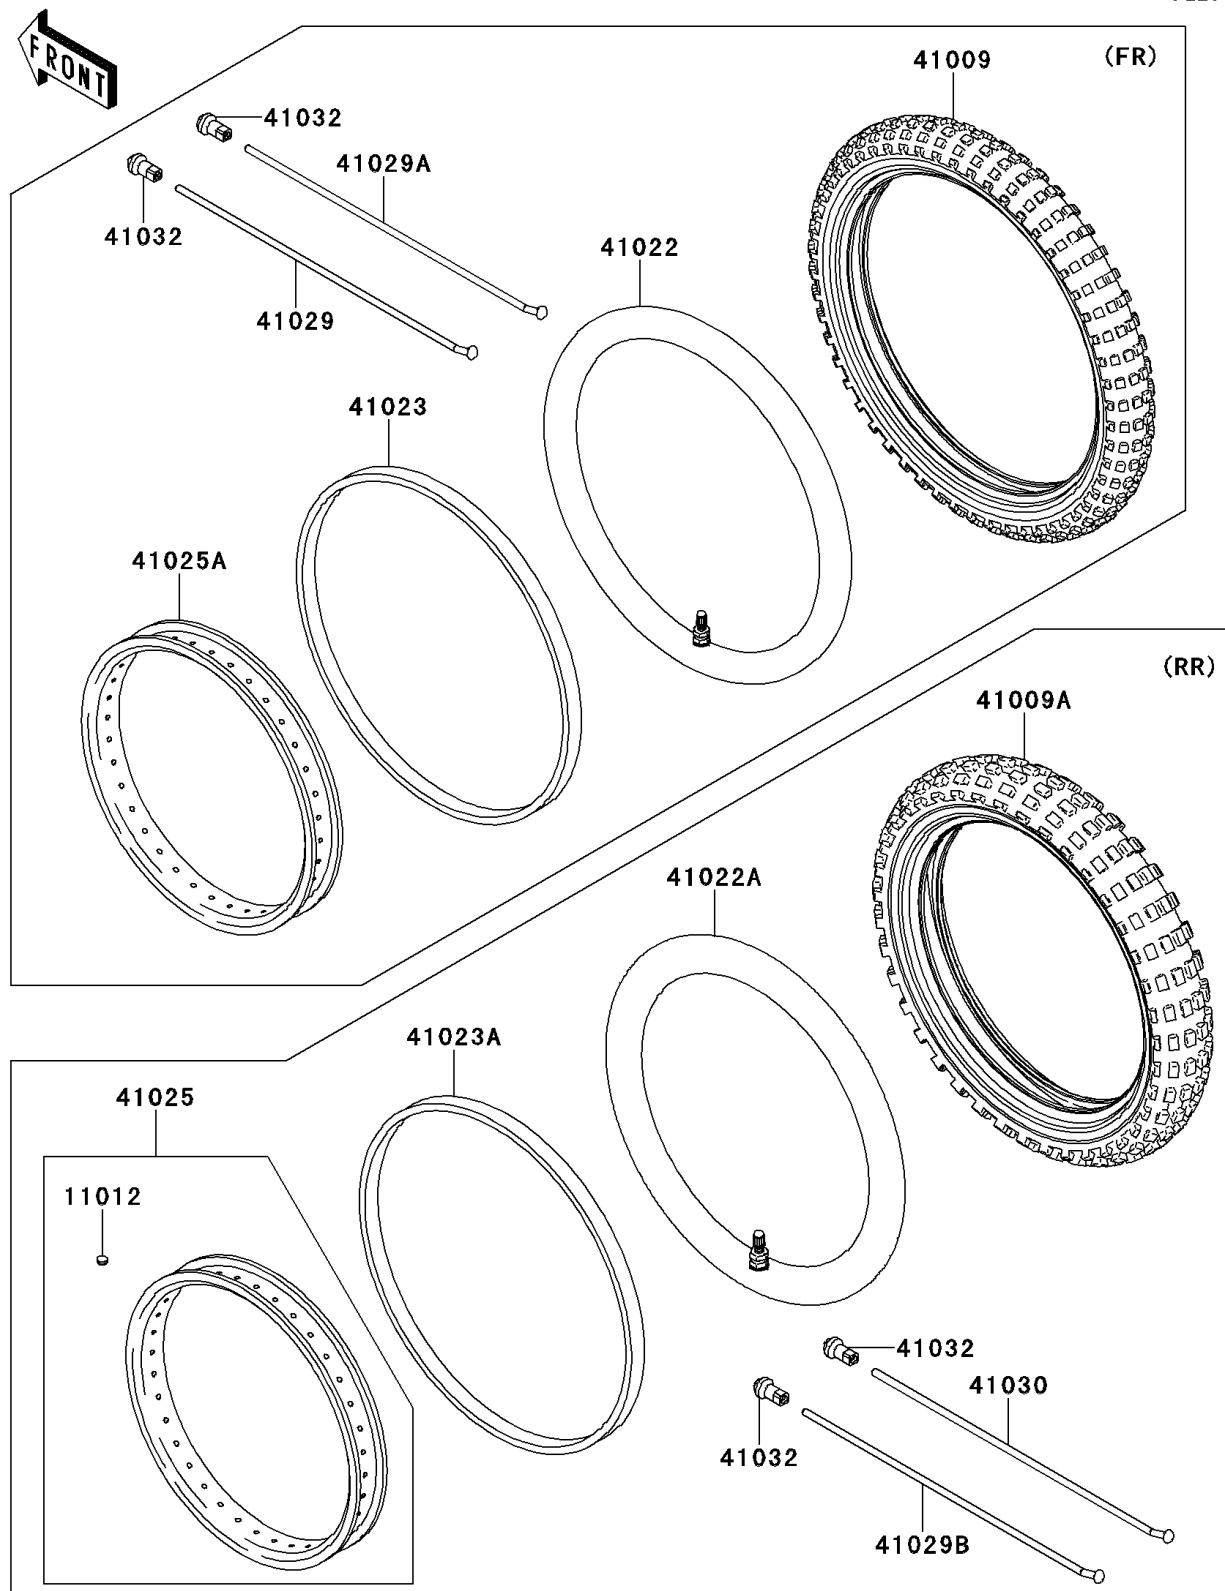

2010 KLX® 110 PARTS DIAGRAM

Wheels/Tires

F2210

2010 KLX® 110 PARTS LIST

Wheels/Tires

ITEM NAME	PART NUMBER	QUANTITY
CAP,BEAD STOPPER (Ref # 11012)	11012-1916	1
TIRE,FR,2.50-14 4PR,GS-45F(IRC) (Ref # 41009)	41009-0231	1
TIRE,RR,3.00-12 4PR,GS-45F(IRC) (Ref # 41009A)	41009-0232	1
TUBE-TIRE,2.50-14(IRC) (Ref # 41022)	41022-0037	1
TUBE-TIRE,3.00-12(IRC) (Ref # 41022A)	41022-0038	1
BAND-RIM,2.50-14(IRC) (Ref # 41023)	41023-0021	1
BAND-RIM,3.00-12(IRC) (Ref # 41023A)	41023-0022	1
RIM,RR,1.60X12 (Ref # 41025)	41025-0009	1
RIM,FR,1.40X14 (Ref # 41025A)	41025-0013	1
SPOKE-INNER,FR,144MMX118D (Ref # 41029)	41029-1067	1
SPOKE-INNER,FR,133.5MMX97D (Ref # 41029A)	41029-1068	1
SPOKE-INNER,RR,98MMX105.5D (Ref # 41029B)	41029-1329	1
SPOKE-OUTER,RR,98MMX77.5D (Ref # 41030)	41030-1182	1
NIPPLE-SPOKE (Ref # 41032)	41032-0009	1