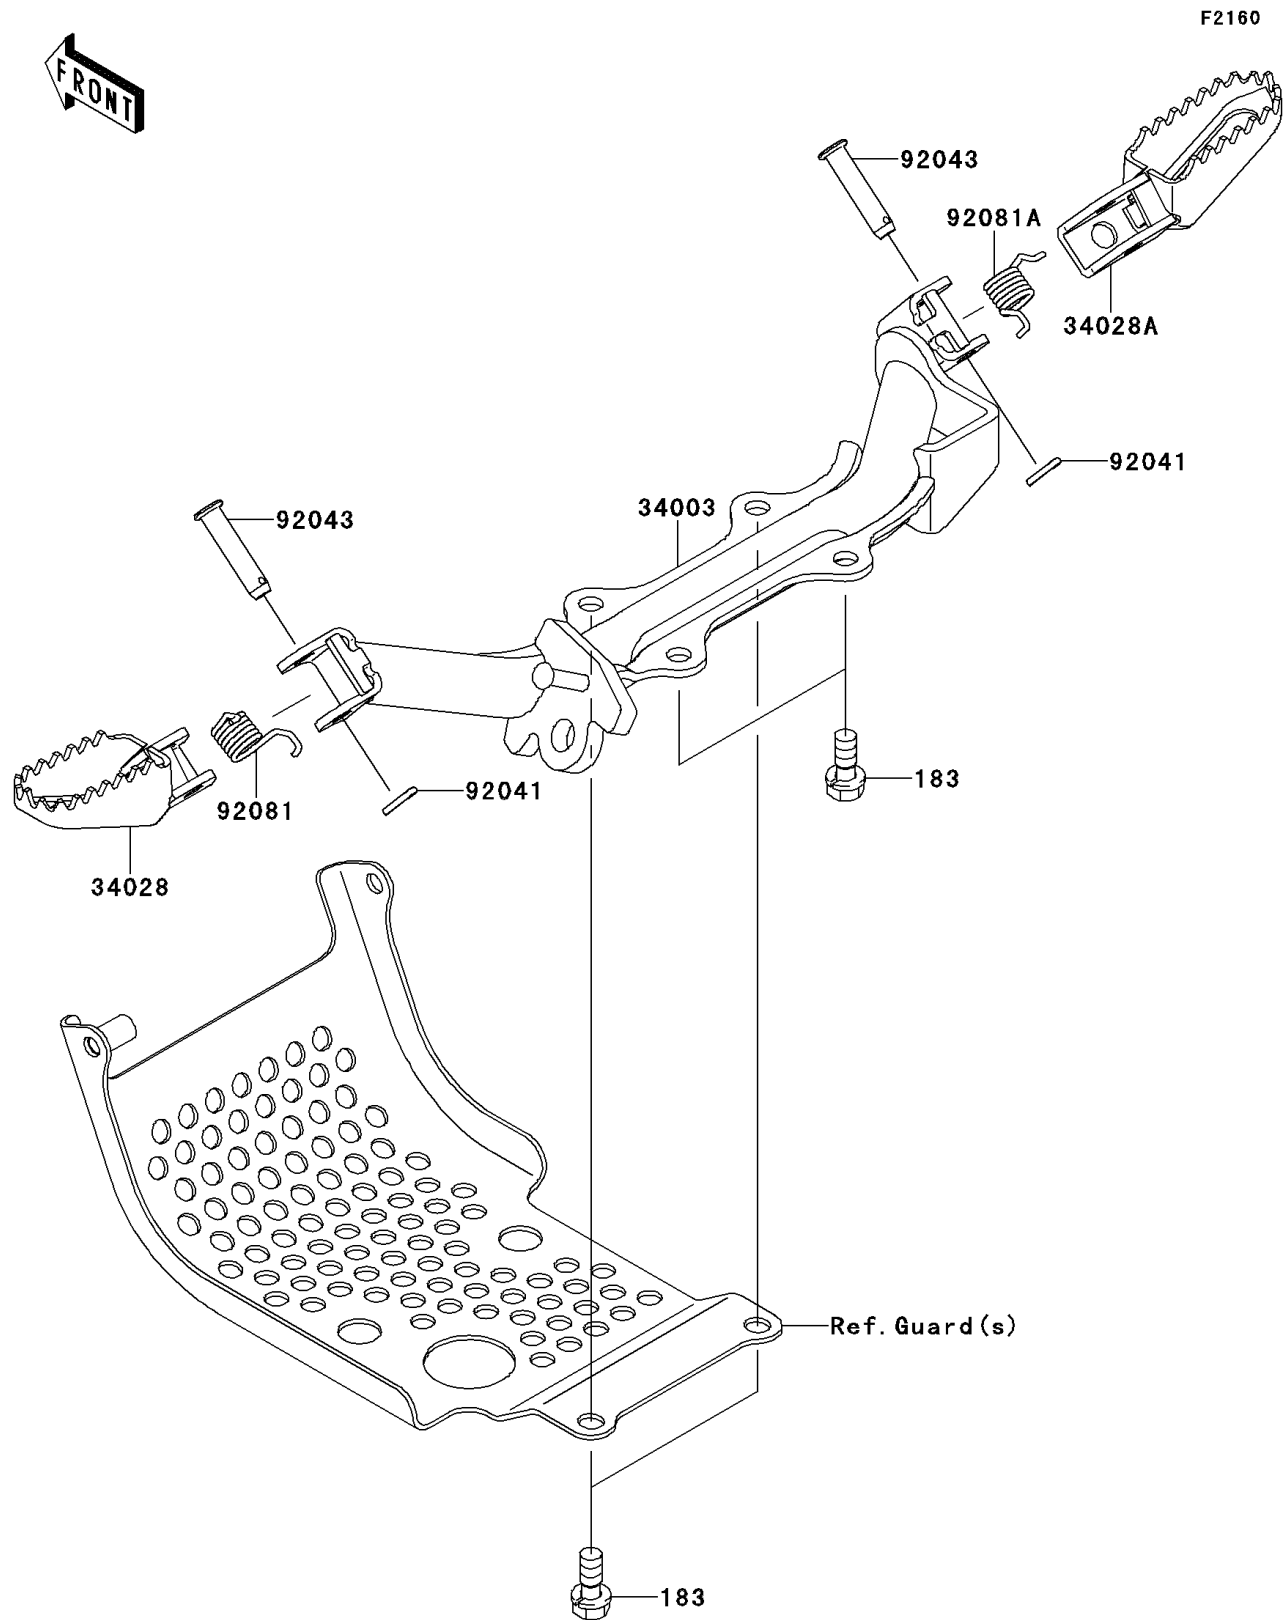

2011 KLX®110 PARTS DIAGRAM

Footrests

2011 KLX®110 PARTS LIST

Footrests

ITEM NAME	PART NUMBER	QUANTITY
BOLT-UPSET-WS-SMALL,8X20 (Ref # 183)	183BA0820	1
HOLDER-STEP,P.SILVER (Ref # 34003)	34003-0107-458	1
STEP,LH (Ref # 34028)	34028-1237	1
STEP,RH (Ref # 34028A)	34028-1238	1
COTTER,2.5X15 (Ref # 92041)	92041-1051	1
PIN,8X32 (Ref # 92043)	92043-1143	1
SPRING,FOOTREST,LH (Ref # 92081)	92081-1491	1
SPRING,FOOTREST,RH (Ref # 92081A)	92081-1543	1