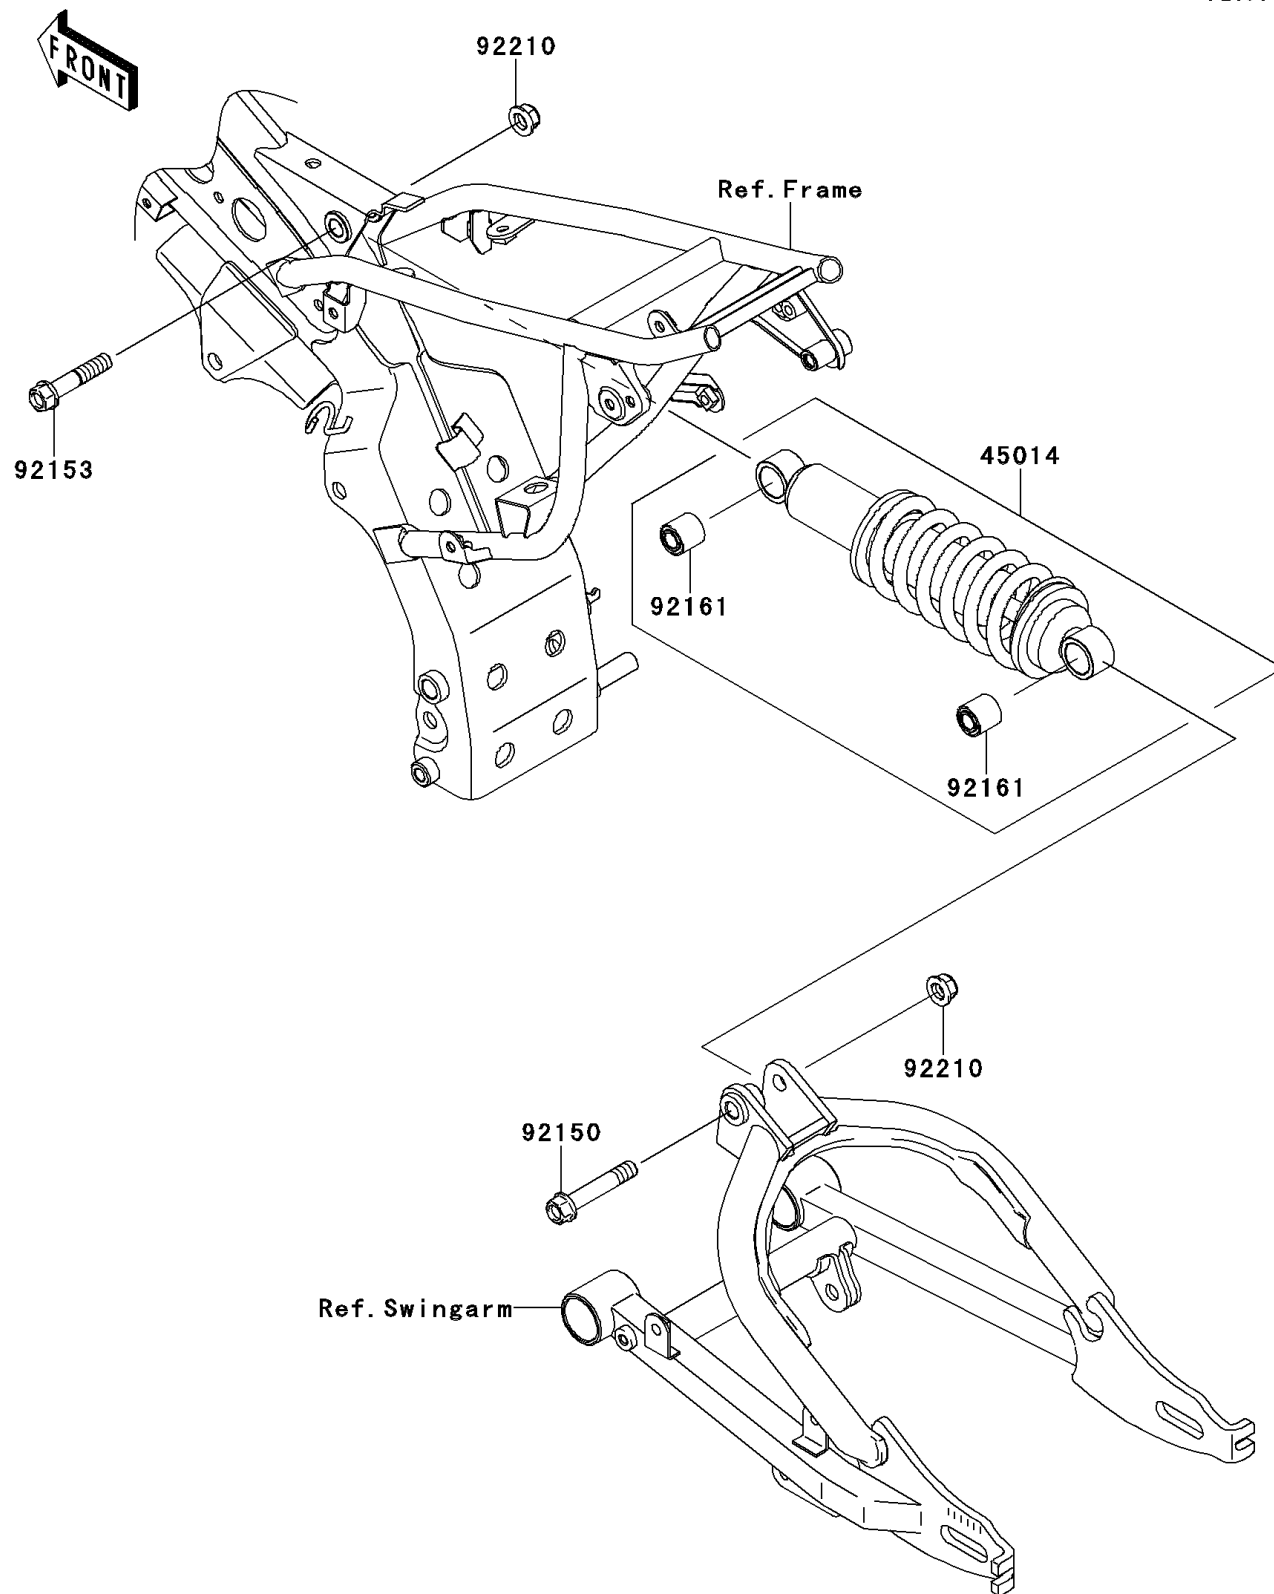

2014 KLX® 110 PARTS DIAGRAM

Suspension/Shock Absorber

F2151

2014 KLX®110 PARTS LIST

Suspension/Shock Absorber

ITEM NAME	PART NUMBER	QUANTITY
SHOCKABSORBER,I.SILVER (Ref # 45014)	45014-0272-8V	1
BOLT,FLANGED,10X57 (Ref # 92150)	92150-1227	1
BOLT,FLANGED,10X50 (Ref # 92153)	92153-1139	1
DAMPER,SHOCKABSORBER (Ref # 92161)	92161-0100	1
NUT,LOCK,FLANGED,10MM (Ref # 92210)	92210-1080	1