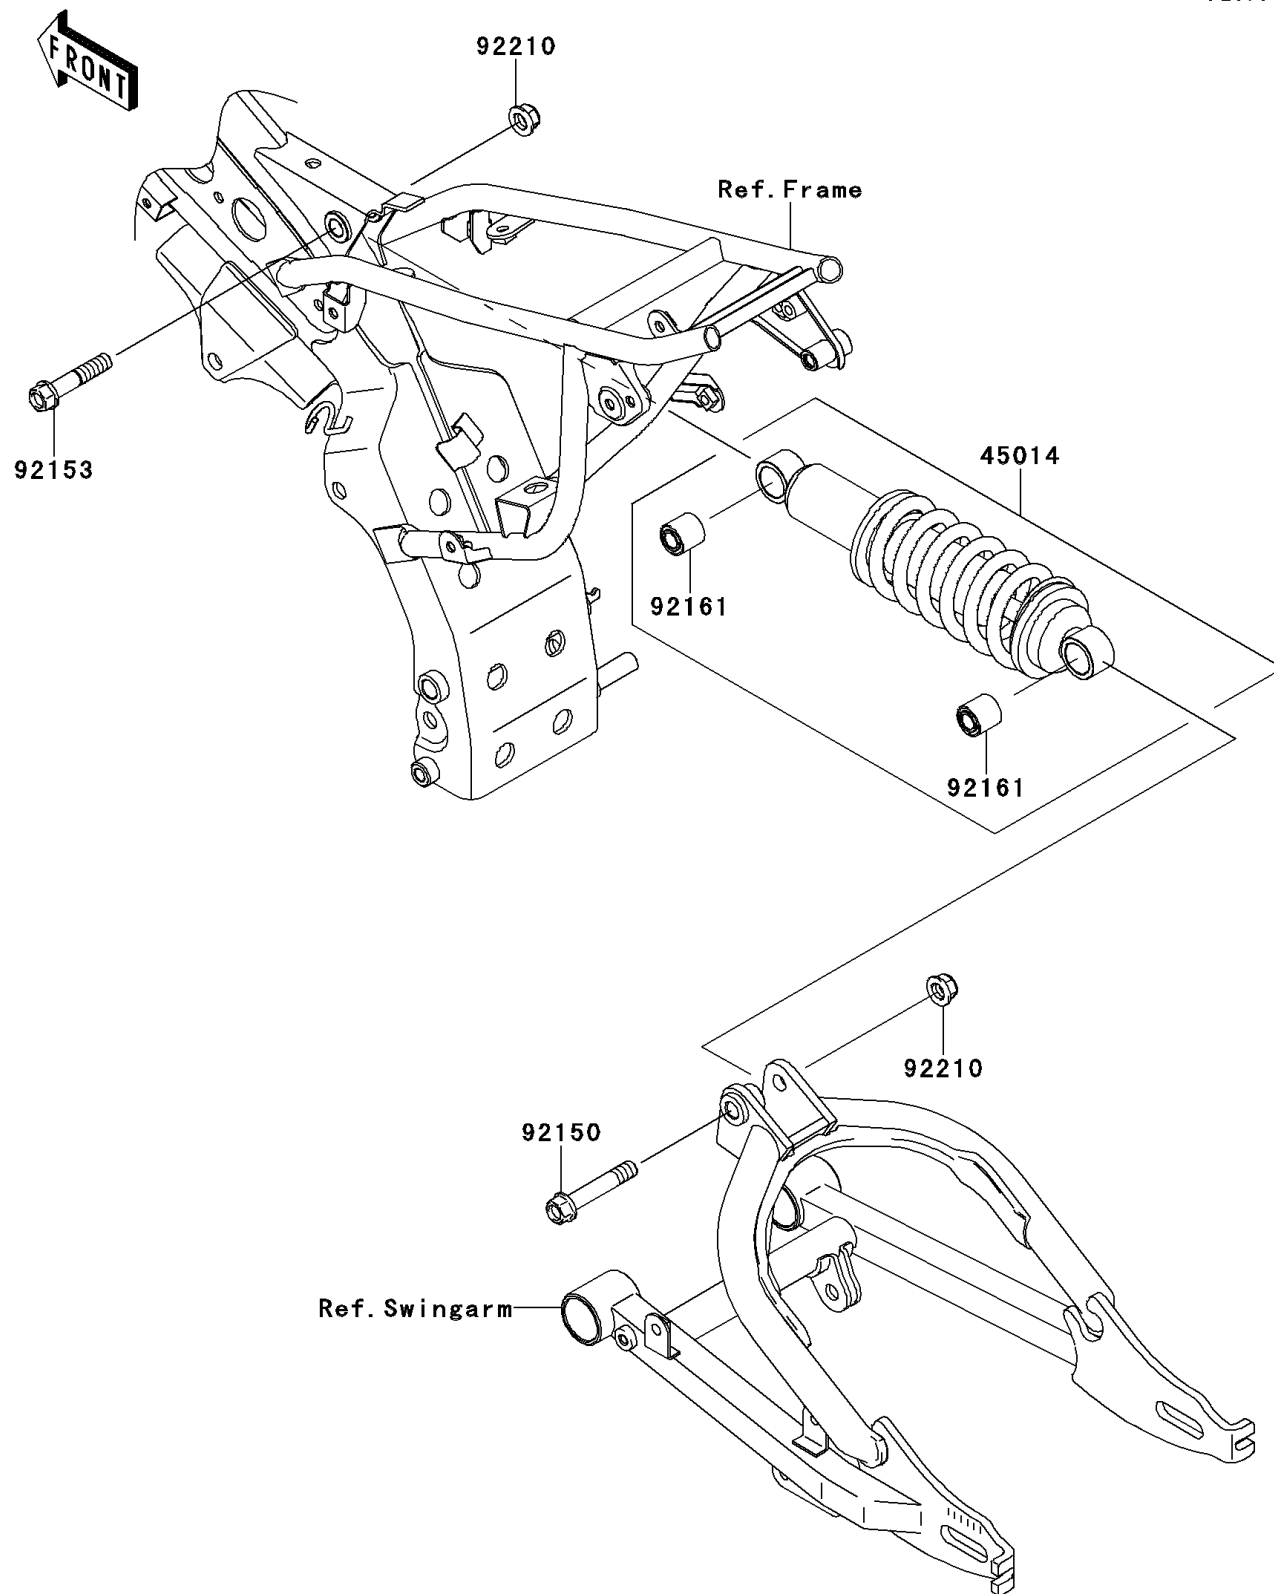

2011 KLX[®]110 PARTS DIAGRAM

Suspension/Shock Absorber

F2151

2011 KLX®110 PARTS LIST

Suspension/Shock Absorber

ITEM NAME	PART NUMBER	QUANTITY
SHOCKABSORBER,I.SILVER (Ref # 45014)	45014-0272-8V	1
BOLT,FLANGED,10X57 (Ref # 92150)	92150-1227	1
BOLT,FLANGED,10X50 (Ref # 92153)	92153-1139	1
DAMPER,SHOCKABSORBER (Ref # 92161)	92161-0100	1
NUT,LOCK,FLANGED,10MM (Ref # 92210)	92210-1080	1