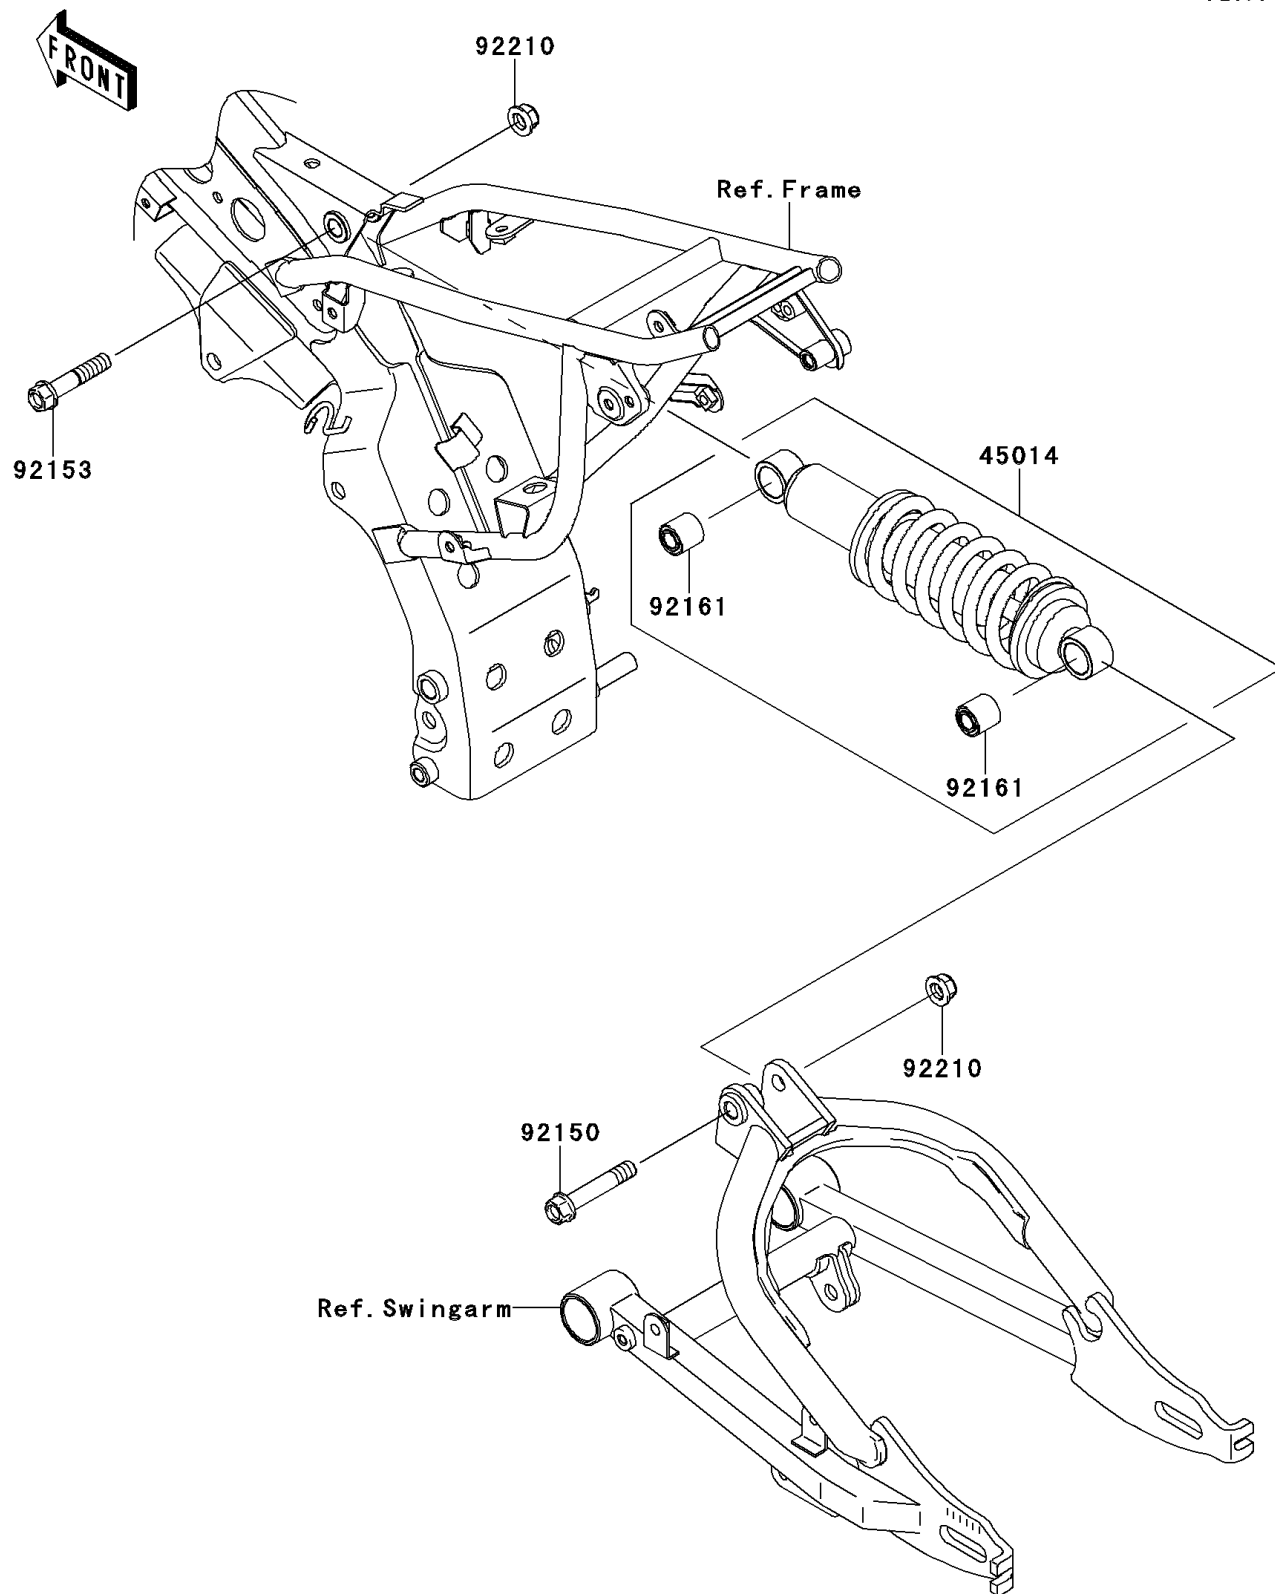

2010 KLX® 110 PARTS DIAGRAM

Suspension/Shock Absorber

F2151

2010 KLX®110 PARTS LIST

Suspension/Shock Absorber

| ITEM NAME | PART NUMBER | QUANTITY |
|--------------------------------------|---------------|----------|
| SHOCKABSORBER,I.SILVER (Ref # 45014) | 45014-0272-8V | 1 |
| BOLT,FLANGED,10X57 (Ref # 92150) | 92150-1227 | 1 |
| BOLT,FLANGED,10X50 (Ref # 92153) | 92153-1139 | 1 |
| DAMPER,SHOCKABSORBER (Ref # 92161) | 92161-0100 | 1 |
| NUT,LOCK,FLANGED,10MM (Ref # 92210) | 92210-1080 | 1 |