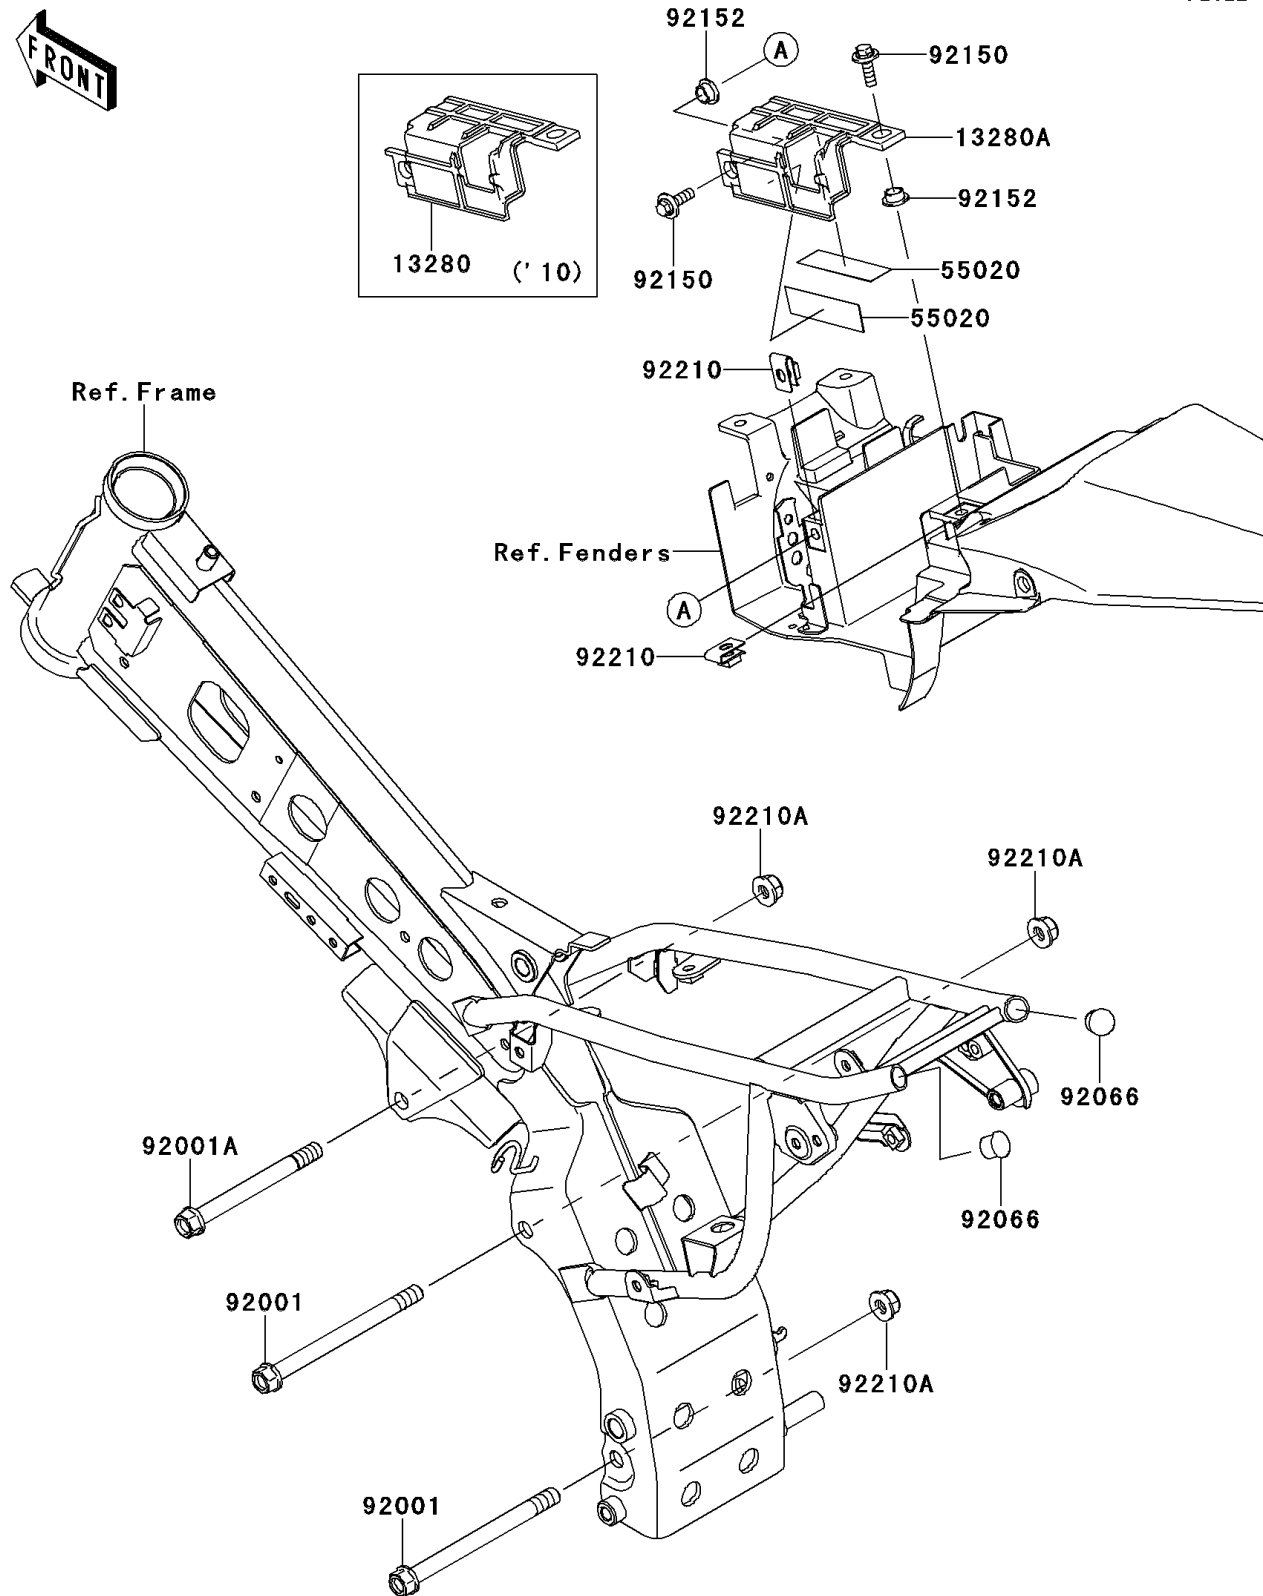

## 2011 KLX®110 PARTS DIAGRAM

Engine Mount

F2122

## 2011 KLX®110 PARTS LIST

Engine Mount

ITEM NAME	PART NUMBER	QUANTITY
HOLDER,BATTERY (Ref # 13280A)	13280-0384	1
GUARD (Ref # 55020)	55020-0527	1
BOLT,FLANGED,10X125 (Ref # 92001)	92001-1720	1
BOLT,FLANGED,10X105,BLACK (Ref # 92001A)	92001-1751	1
PLUG (Ref # 92066)	92066-1081	1
BOLT,FLANGED,6X20 (Ref # 92150)	92150-1339	1
COLLAR (Ref # 92152)	92152-0789	1
NUT,6MM (Ref # 92210)	92210-0218	1
NUT,LOCK,FLANGED,10MM (Ref # 92210A)	92210-1081	1