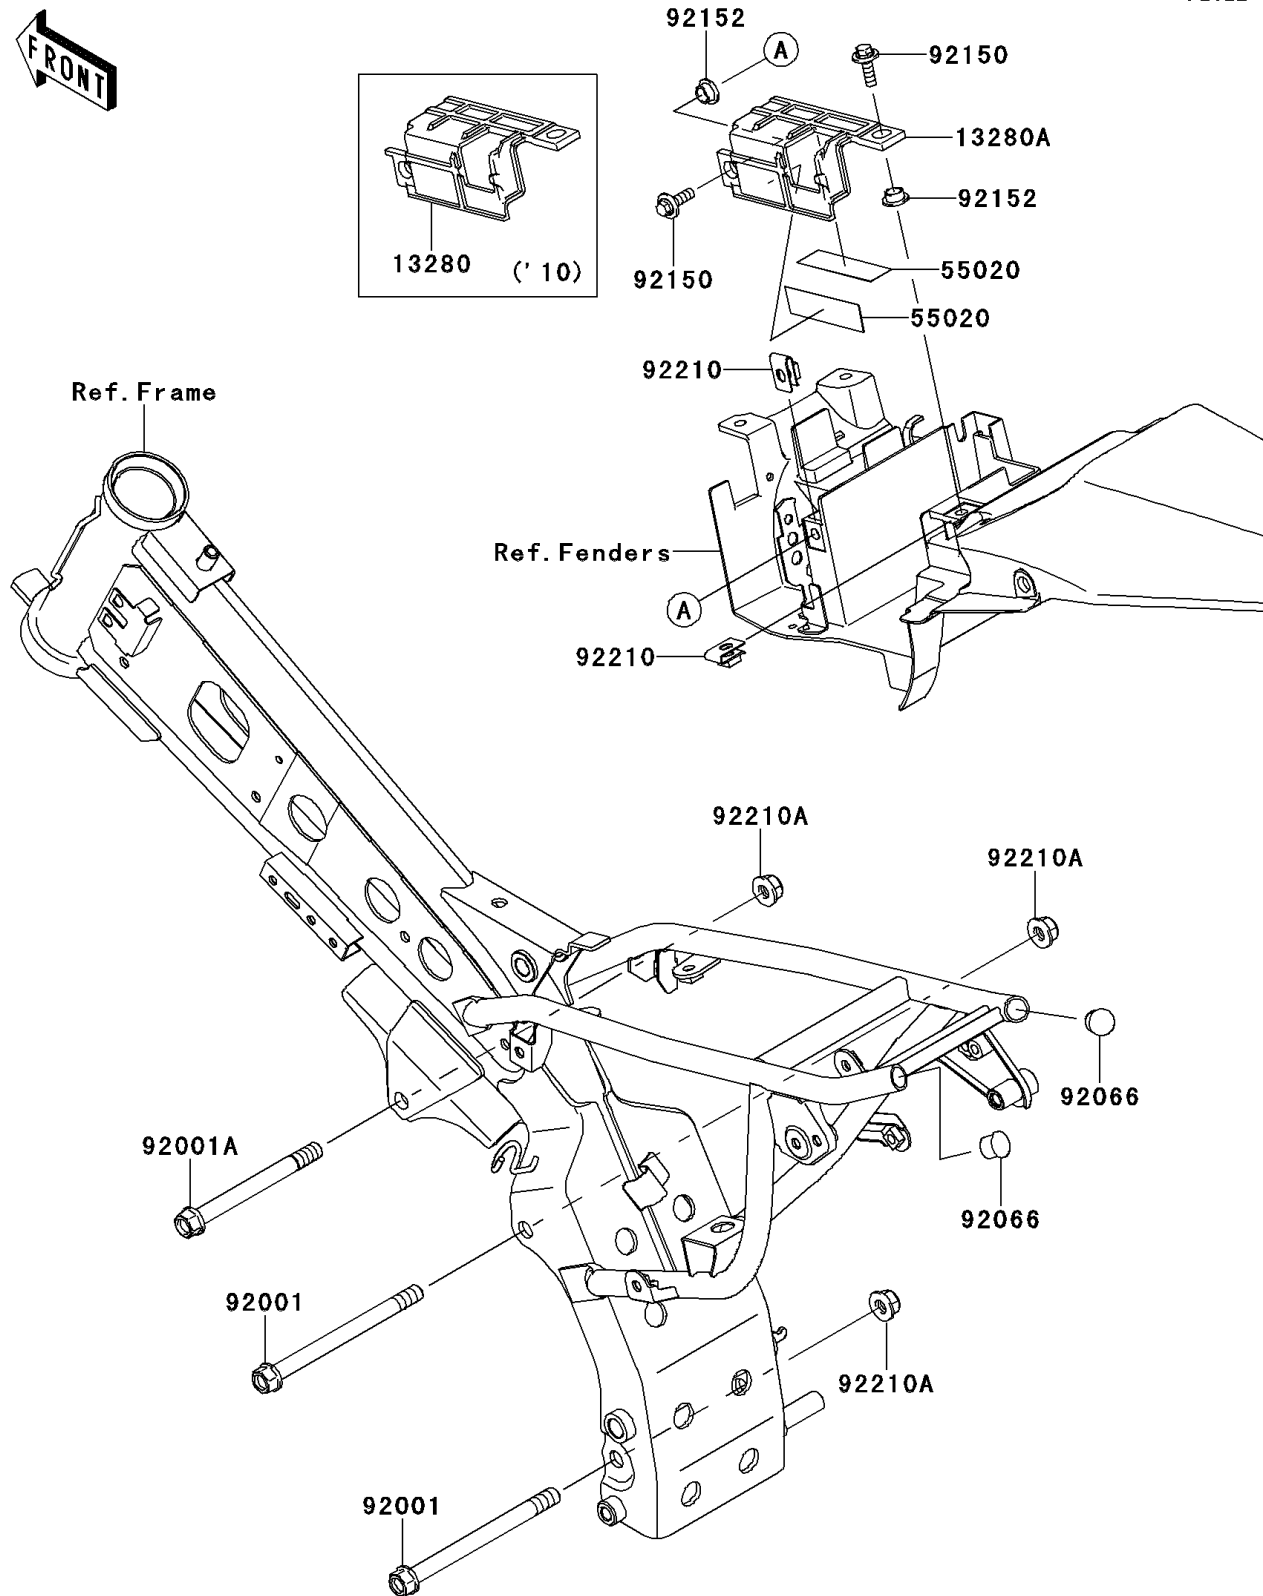

## 2010 KLX®110 PARTS DIAGRAM

Engine Mount

F2122

## 2010 KLX®110 PARTS LIST

Engine Mount

ITEM NAME	PART NUMBER	QUANTITY
HOLDER,BATTERY (Ref # 13280)	13280-0341	1
GUARD (Ref # 55020)	55020-0527	1
BOLT,FLANGED,10X125 (Ref # 92001)	92001-1720	1
BOLT,FLANGED,10X105,BLACK (Ref # 92001A)	92001-1751	1
PLUG (Ref # 92066)	92066-1081	1
BOLT,FLANGED,6X20 (Ref # 92150)	92150-1339	1
COLLAR (Ref # 92152)	92152-0789	1
NUT,6MM (Ref # 92210)	92210-0218	1
NUT,LOCK,FLANGED,10MM (Ref # 92210A)	92210-1081	1