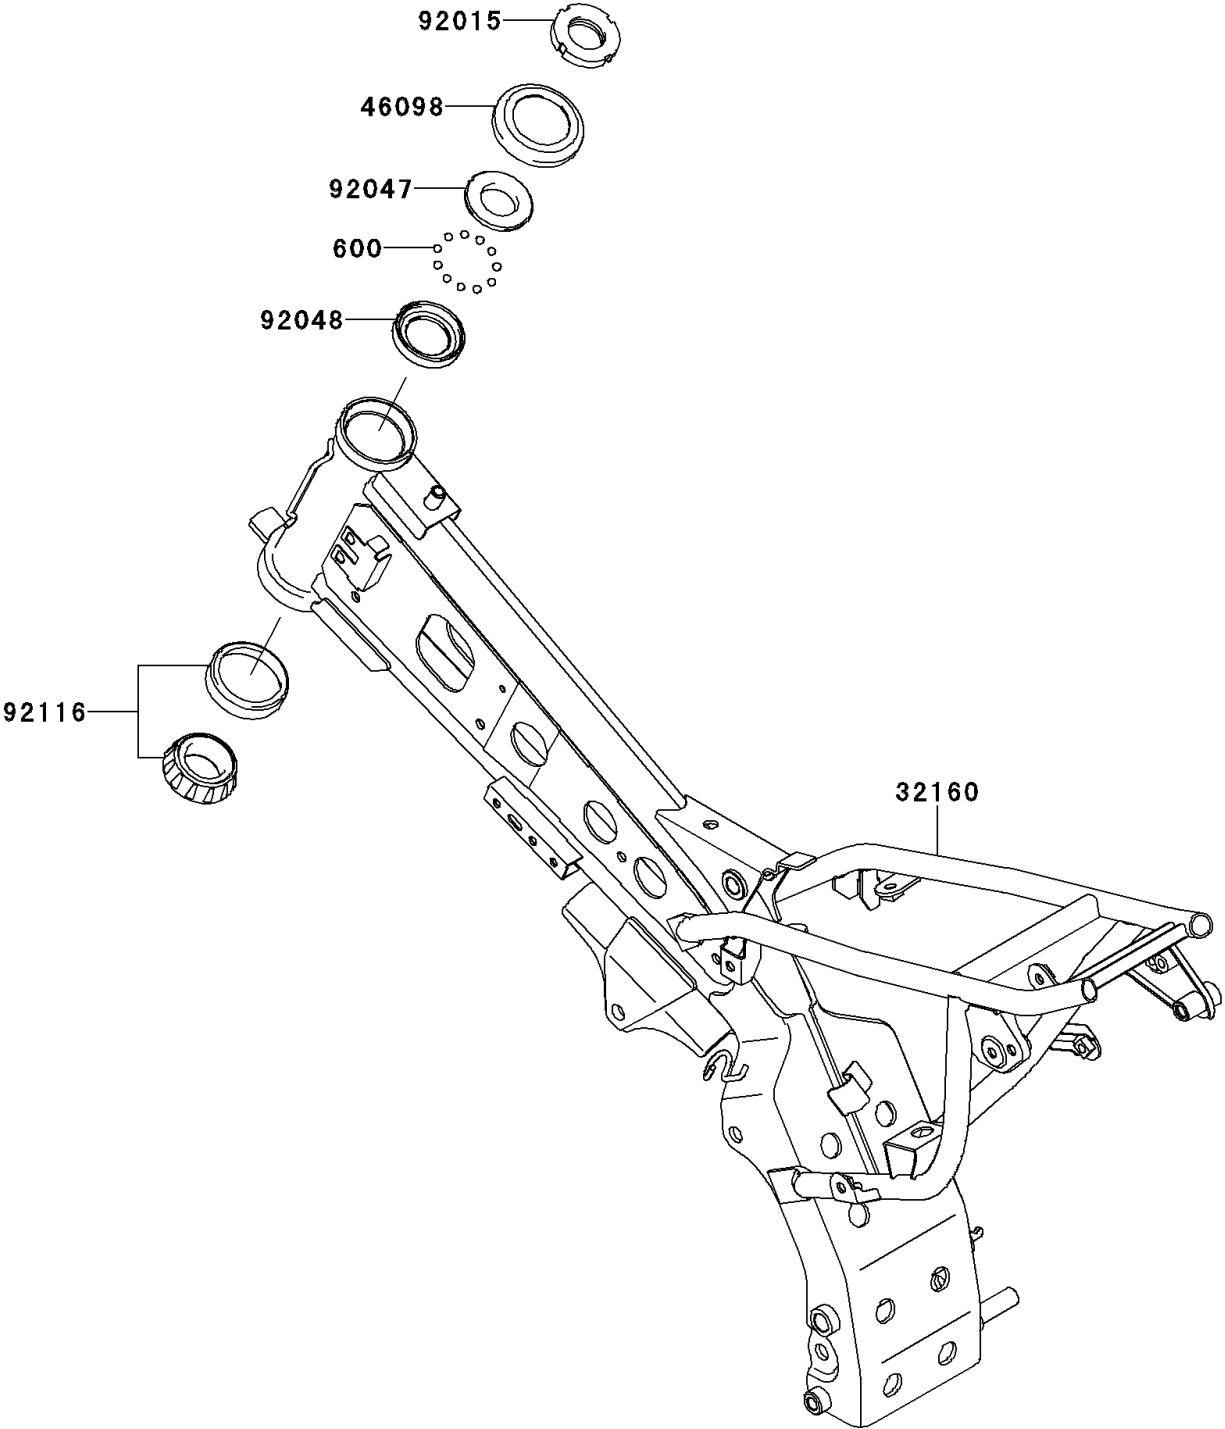

2011 KLX®110 PARTS DIAGRAM

Frame

F2120

2011 KLX®110 PARTS LIST

Frame

ITEM NAME	PART NUMBER	QUANTITY
BALL-STEEL,3/16 (Ref # 600)	600A0600	1
FRAME-COMP,P.SILVER (Ref # 32160)	32160-0501-458	1
CAP,STEERING STEM (Ref # 46098)	46098-018	1
NUT,STEERING LOCK,25MM (Ref # 92015)	92015-1222	1
CONE,STEERING STEM BEARING (Ref # 92047)	92047-014	1
RACE,STEERING STEM BEARING (Ref # 92048)	92048-009	1
BEARING-ROLLER,HR320/28XJ (Ref # 92116)	92116-1009	1