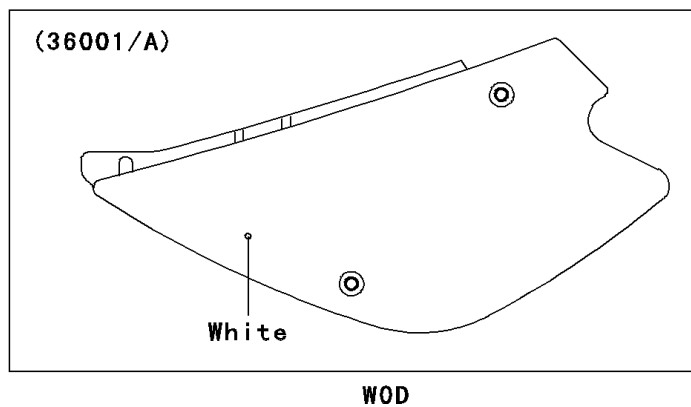

2007 KX100 PARTS DIAGRAM

Side Covers

2007 KX100 PARTS LIST

Side Covers

ITEM NAME	PART NUMBER	QUANTITY
COVER-SIDE,LH,S.WHITE (Ref # 36001)	36001-1584-266	1
COVER-SIDE,RH,S.WHITE (Ref # 36001A)	36001-1585-266	1
COLLAR (Ref # 92143)	92143-1196	1
BOLT,6X20 (Ref # 92153)	92153-0502	1
BOLT,FLANGED,6X14 (Ref # 92153A)	92153-0936	1
DAMPER (Ref # 92160)	92160-1899	1