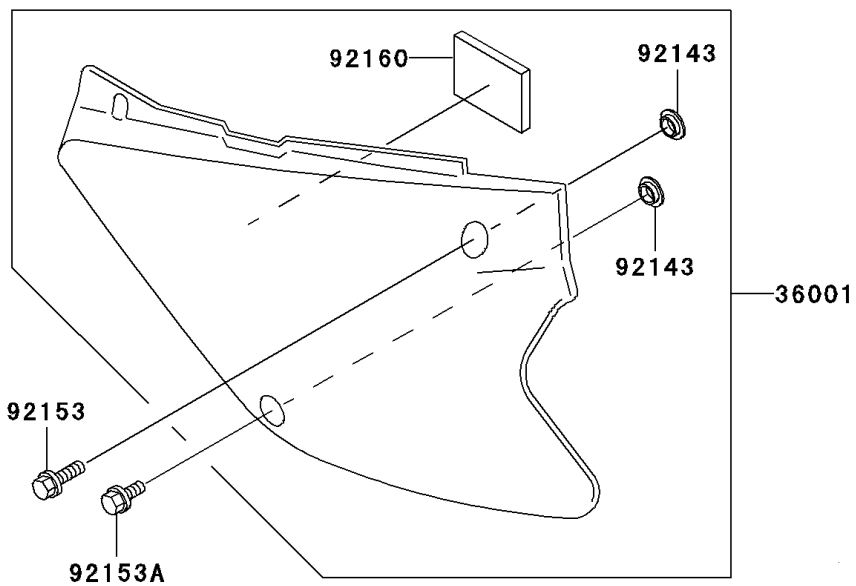

2007 KX100 PARTS DIAGRAM

Side Covers

2007 KX100 PARTS LIST

Side Covers

ITEM NAME	PART NUMBER	QUANTITY
COVER-SIDE,LH,S.WHITE (Ref # 36001)	36001-1584-266	1
COVER-SIDE,RH,S.WHITE (Ref # 36001A)	36001-1585-266	1
COLLAR (Ref # 92143)	92143-1196	1
BOLT,6X20 (Ref # 92153)	92153-0502	1
BOLT,FLANGED,6X14 (Ref # 92153A)	92153-0936	1
DAMPER (Ref # 92160)	92160-1899	1