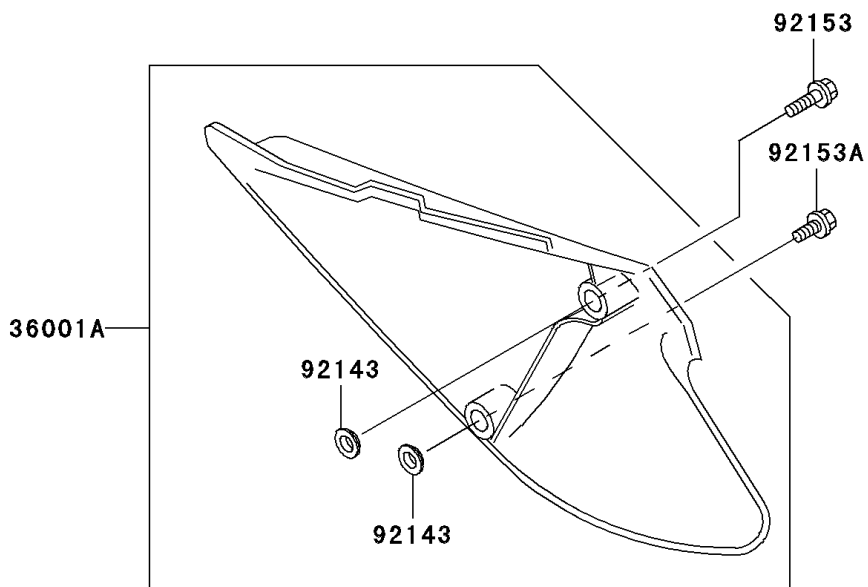

2007 KX100 PARTS DIAGRAM

Side Covers

2007 KX100 PARTS LIST

Side Covers

ITEM NAME	PART NUMBER	QUANTITY
COVER-SIDE,LH,S.WHITE (Ref # 36001)	36001-1584-266	1
COVER-SIDE,RH,S.WHITE (Ref # 36001A)	36001-1585-266	1
COLLAR (Ref # 92143)	92143-1196	1
BOLT,6X20 (Ref # 92153)	92153-0502	1
BOLT,FLANGED,6X14 (Ref # 92153A)	92153-0936	1
DAMPER (Ref # 92160)	92160-1899	1