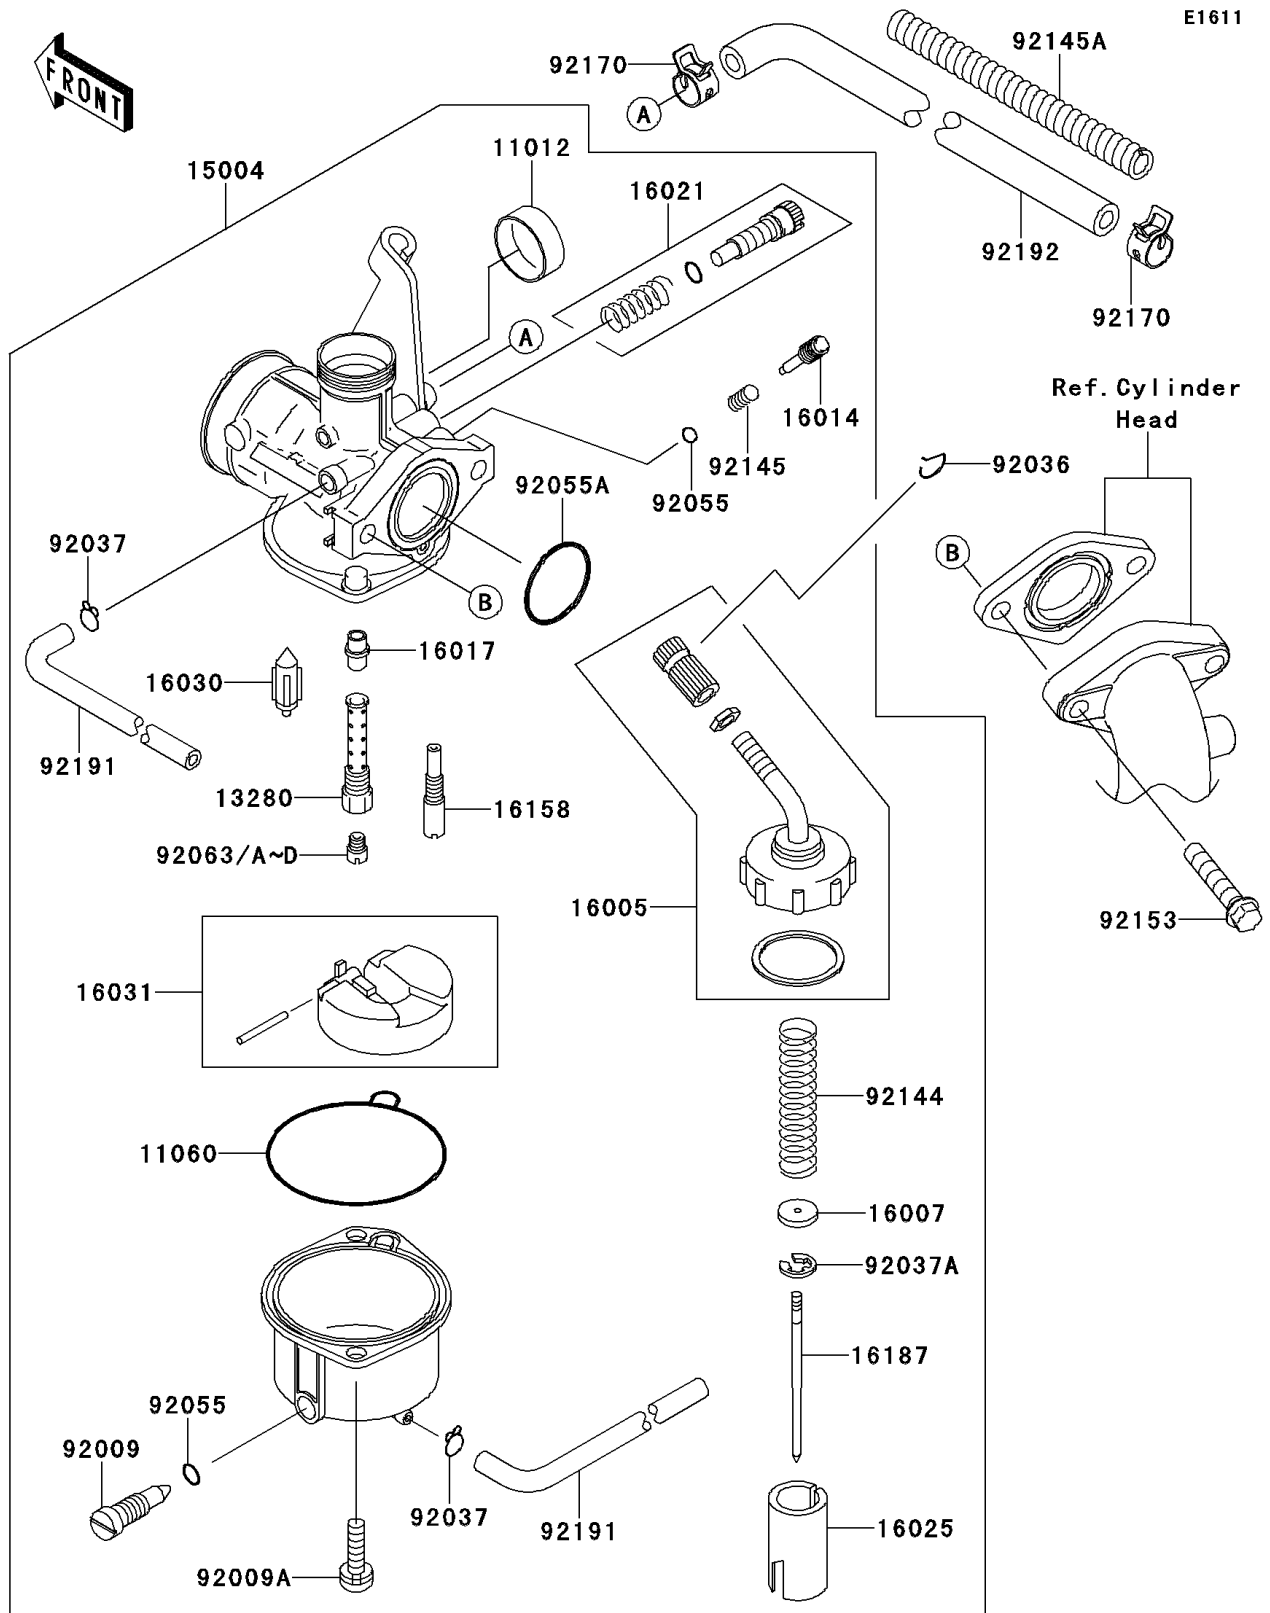

2011 KLX® 110 PARTS DIAGRAM

Carburetor

2011 KLX®110 PARTS LIST

Carburetor

ITEM NAME	PART NUMBER	QUANTITY
CAP,CHOKE (Ref # 11012)	11012-1940	1
GASKET,FLOAT CHAMBER (Ref # 11060)	11060-1700	1
HOLDER,NEEDLE JET (Ref # 13280)	13280-0359	1
CARBURETOR-ASSY,PB18 (Ref # 15004)	15004-0065	1
TOP-CHAMBER (Ref # 16005)	16005-1091	1
SEAT-SPRING (Ref # 16007)	16007-1103	1
SCREW-PILOT AIR (Ref # 16014)	16014-0011	1
JET-NEEDLE (Ref # 16017)	16017-1434	1
SCREW-THROTTLE STOP (Ref # 16021)	16021-1241	1
VALVE-THROTTLE,CA3.0 (Ref # 16025)	16025-1209	1
VALVE-FLOAT,FLOAT (Ref # 16030)	16030-0002	1
FLOAT (Ref # 16031)	16031-1088	1
JET-SLOW,#40 (Ref # 16158)	16158-0005	1
NEEDLE-JET,NCFA (Ref # 16187)	16187-1228	1
SCREW,DRAIN (Ref # 92009)	92009-1057	1
SCREW (Ref # 92009A)	92009-1750	1
RING-SNAP (Ref # 92036)	92036-018	1
CLAMP,TUBE (Ref # 92037)	92037-1142	1
CLAMP,JET NEEDLE (Ref # 92037A)	92037-1401	1
RING-O (Ref # 92055)	92055-1053	1
RING-O (Ref # 92055A)	92055-1541	1
JET-MAIN,#78 (Ref # 92063)	92063-1393	1
JET-MAIN,#72 (Ref # 92063A)	92063-1394	1
JET-MAIN,#75 (Ref # 92063B)	92063-1395	1
JET-MAIN,#80 (Ref # 92063C)	92063-1396	1
JET-MAIN,#82 (Ref # 92063D)	92063-1397	1
SPRING,THROTTLE (Ref # 92144)	92144-1875	1
SPRING (Ref # 92145)	92145-0004	1
SPRING,HOSE PROTECTOR (Ref # 92145A)	92145-1481	1

2011 KLX®110 PARTS LIST

Carburetor

ITEM NAME	PART NUMBER	QUANTITY
BOLT,FLANGED-SMALL,6X28 (Ref # 92153)	92153-1309	1
CLAMP (Ref # 92170)	92170-1872	1
TUBE,3.5X6.5X418 (Ref # 92191)	92191-1735	1
TUBE,5.8X10.8X277 (Ref # 92192)	92192-0583	1