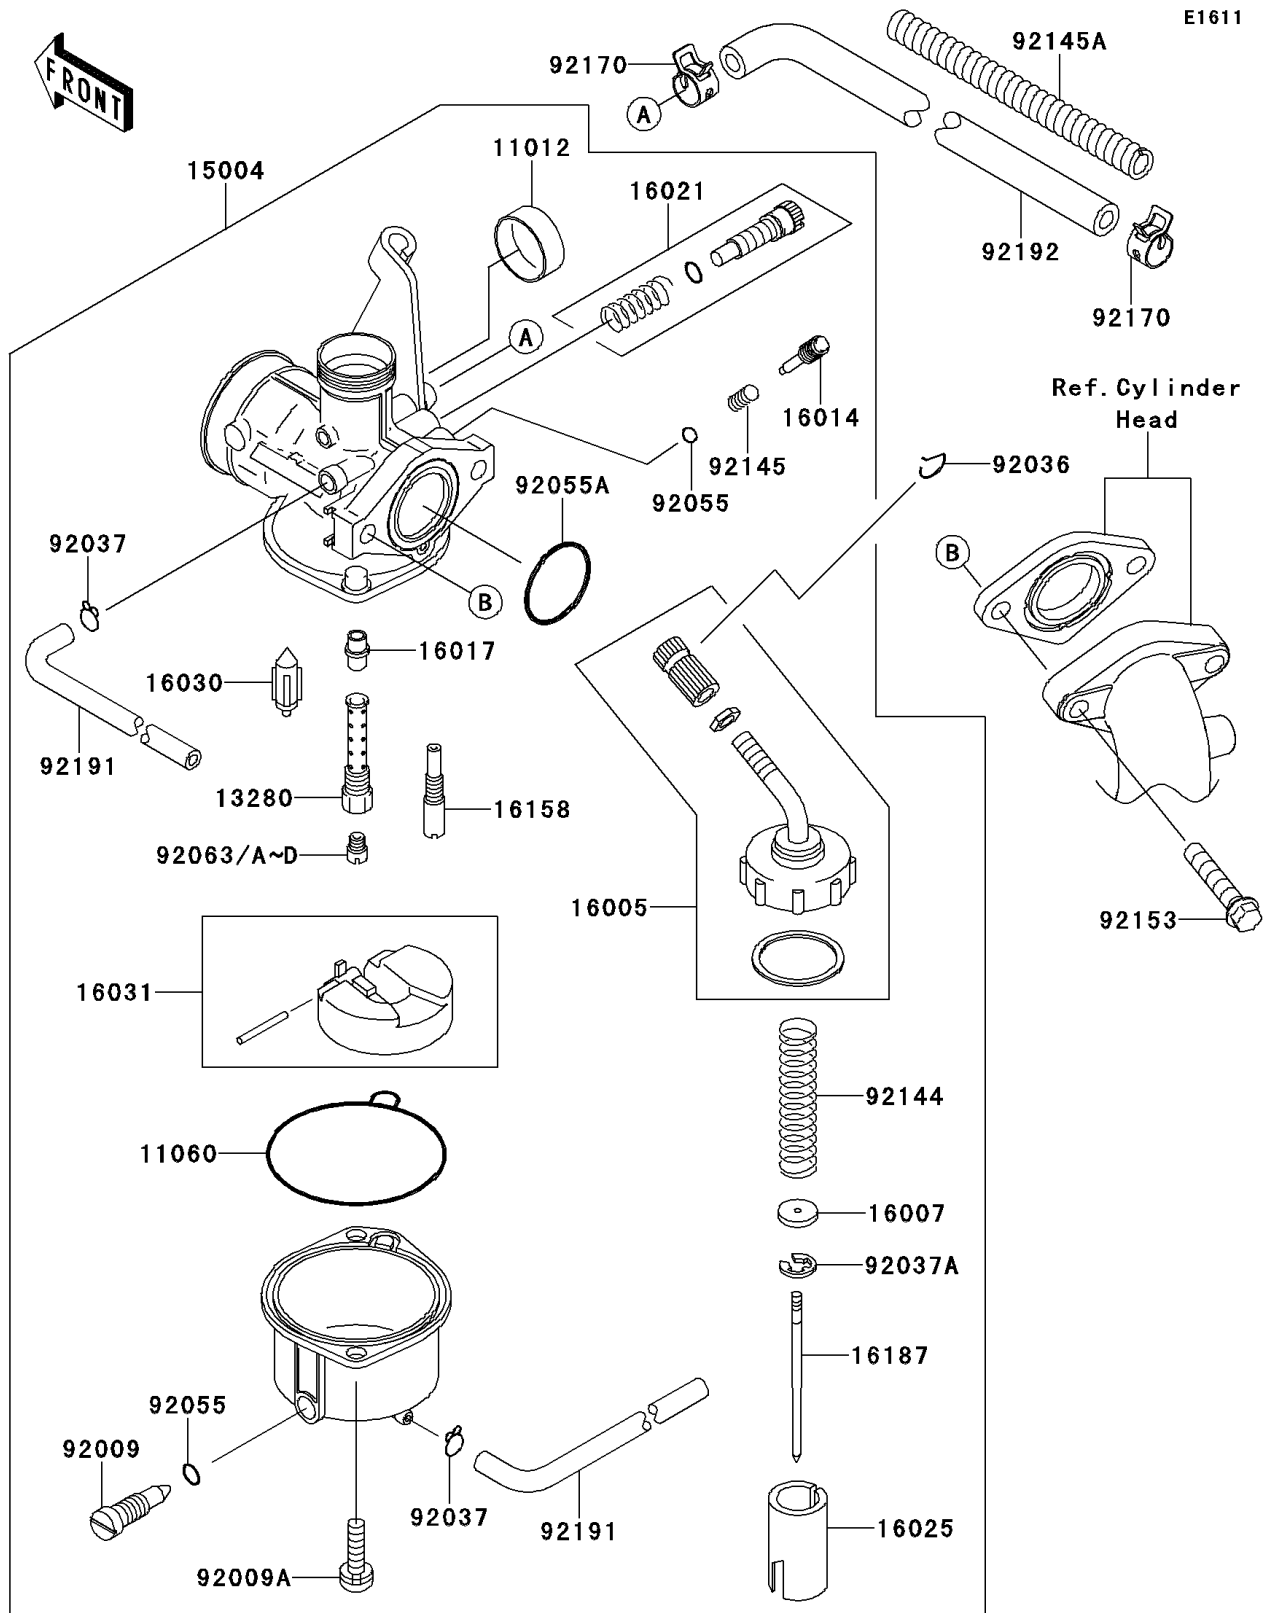

2010 KLX®110 PARTS DIAGRAM

Carburetor

2010 KLX®110 PARTS LIST

Carburetor

ITEM NAME	PART NUMBER	QUANTITY
CAP,CHOKE (Ref # 11012)	11012-1940	1
GASKET,FLOAT CHAMBER (Ref # 11060)	11060-1700	1
HOLDER,NEEDLE JET (Ref # 13280)	13280-0359	1
CARBURETOR-ASSY,PB18 (Ref # 15004)	15004-0065	1
TOP-CHAMBER (Ref # 16005)	16005-1091	1
SEAT-SPRING (Ref # 16007)	16007-1103	1
SCREW-PILOT AIR (Ref # 16014)	16014-0011	1
JET-NEEDLE (Ref # 16017)	16017-1434	1
SCREW-THROTTLE STOP (Ref # 16021)	16021-1241	1
VALVE-THROTTLE,CA3.0 (Ref # 16025)	16025-1209	1
VALVE-FLOAT,FLOAT (Ref # 16030)	16030-0002	1
FLOAT (Ref # 16031)	16031-1088	1
JET-SLOW,#40 (Ref # 16158)	16158-0005	1
NEEDLE-JET,NCFA (Ref # 16187)	16187-1228	1
SCREW,DRAIN (Ref # 92009)	92009-1057	1
SCREW (Ref # 92009A)	92009-1750	1
RING-SNAP (Ref # 92036)	92036-018	1
CLAMP,TUBE (Ref # 92037)	92037-1142	1
CLAMP,JET NEEDLE (Ref # 92037A)	92037-1401	1
RING-O (Ref # 92055)	92055-1053	1
RING-O (Ref # 92055A)	92055-1541	1
JET-MAIN,#78 (Ref # 92063)	92063-1393	1
JET-MAIN,#72 (Ref # 92063A)	92063-1394	1
JET-MAIN,#75 (Ref # 92063B)	92063-1395	1
JET-MAIN,#80 (Ref # 92063C)	92063-1396	1
JET-MAIN,#82 (Ref # 92063D)	92063-1397	1
SPRING,THROTTLE (Ref # 92144)	92144-1875	1
SPRING (Ref # 92145)	92145-0004	1
SPRING,HOSE PROTECTOR (Ref # 92145A)	92145-1481	1

2010 KLX®110 PARTS LIST

Carburetor

ITEM NAME	PART NUMBER	QUANTITY
BOLT,FLANGED-SMALL,6X28 (Ref # 92153)	92153-1309	1
CLAMP (Ref # 92170)	92170-1872	1
TUBE,3.5X6.5X418 (Ref # 92191)	92191-1735	1
TUBE,5.8X10.8X277 (Ref # 92192)	92192-0583	1