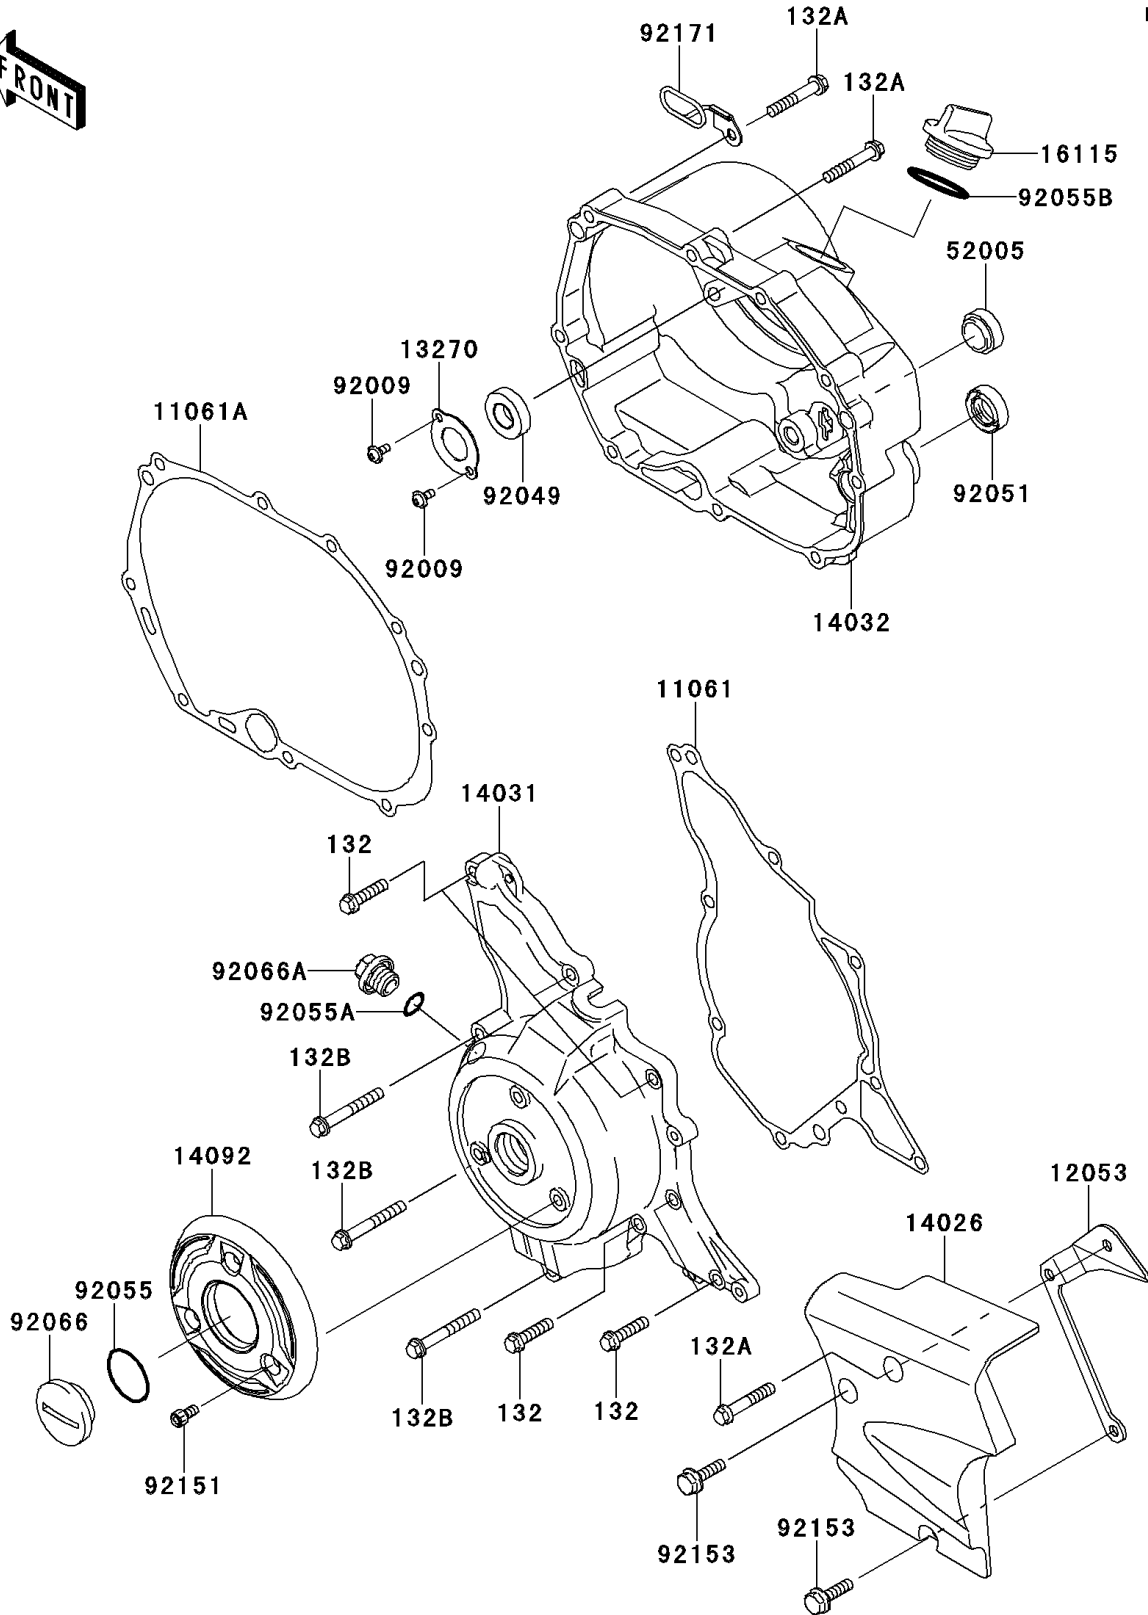

# 2013 KLX®110 PARTS DIAGRAM

Engine Cover(s)

E1431

## 2013 KLX®110 PARTS LIST

### Engine Cover(s)

ITEM NAME	PART NUMBER	QUANTITY
BOLT-FLANGED-SMALL,6X25 (Ref # 132)	132BD0625	6
BOLT-FLANGED-SMALL,6X35 (Ref # 132A)	132BD0635	10
BOLT-FLANGED-SMALL,6X45 (Ref # 132B)	132BD0645	3
GASKET,GENERATOR COVER (Ref # 11061)	11061-0257	1
GASKET,CLUTCH COVER (Ref # 11061A)	11061-0426	1
GUIDE-CHAIN (Ref # 12053)	12053-0164	1
PLATE (Ref # 13270)	13270-1800	1
COVER-CHAIN (Ref # 14026)	14026-0070	1
COVER-GENERATOR,SILVER (Ref # 14031)	14031-0119-GS	1
COVER-CLUTCH (Ref # 14032)	14032-0129	1
COVER (Ref # 14092)	14092-0029	1
CAP-OIL FILLER (Ref # 16115)	16115-1068	1
GAUGE,OIL LEVEL (Ref # 52005)	52005-0019	1
SCREW (Ref # 92009)	92009-1745	2
SEAL-OIL,S 12 28 7 HS (Ref # 92049)	92049-0051	1
SEAL-OIL,TB16267 (Ref # 92051)	92051-003	1
RING-O,25.7X2.4 (Ref # 92055)	92055-0154	1
RING-O,14.8X2.4 (Ref # 92055A)	92055-0194	1
RING-O,31.5X2.6 (Ref # 92055B)	92055-049	1
PLUG,GENERATOR COVER CAP (Ref # 92066)	92066-1565	1
PLUG,14X10 (Ref # 92066A)	92066-1571	1
BOLT,SOCKET,5X10 (Ref # 92151)	92151-1212	3
BOLT,6X20 (Ref # 92153)	92153-1184	2
CLAMP,DRAIN TUBE (Ref # 92171)	92171-1124	1