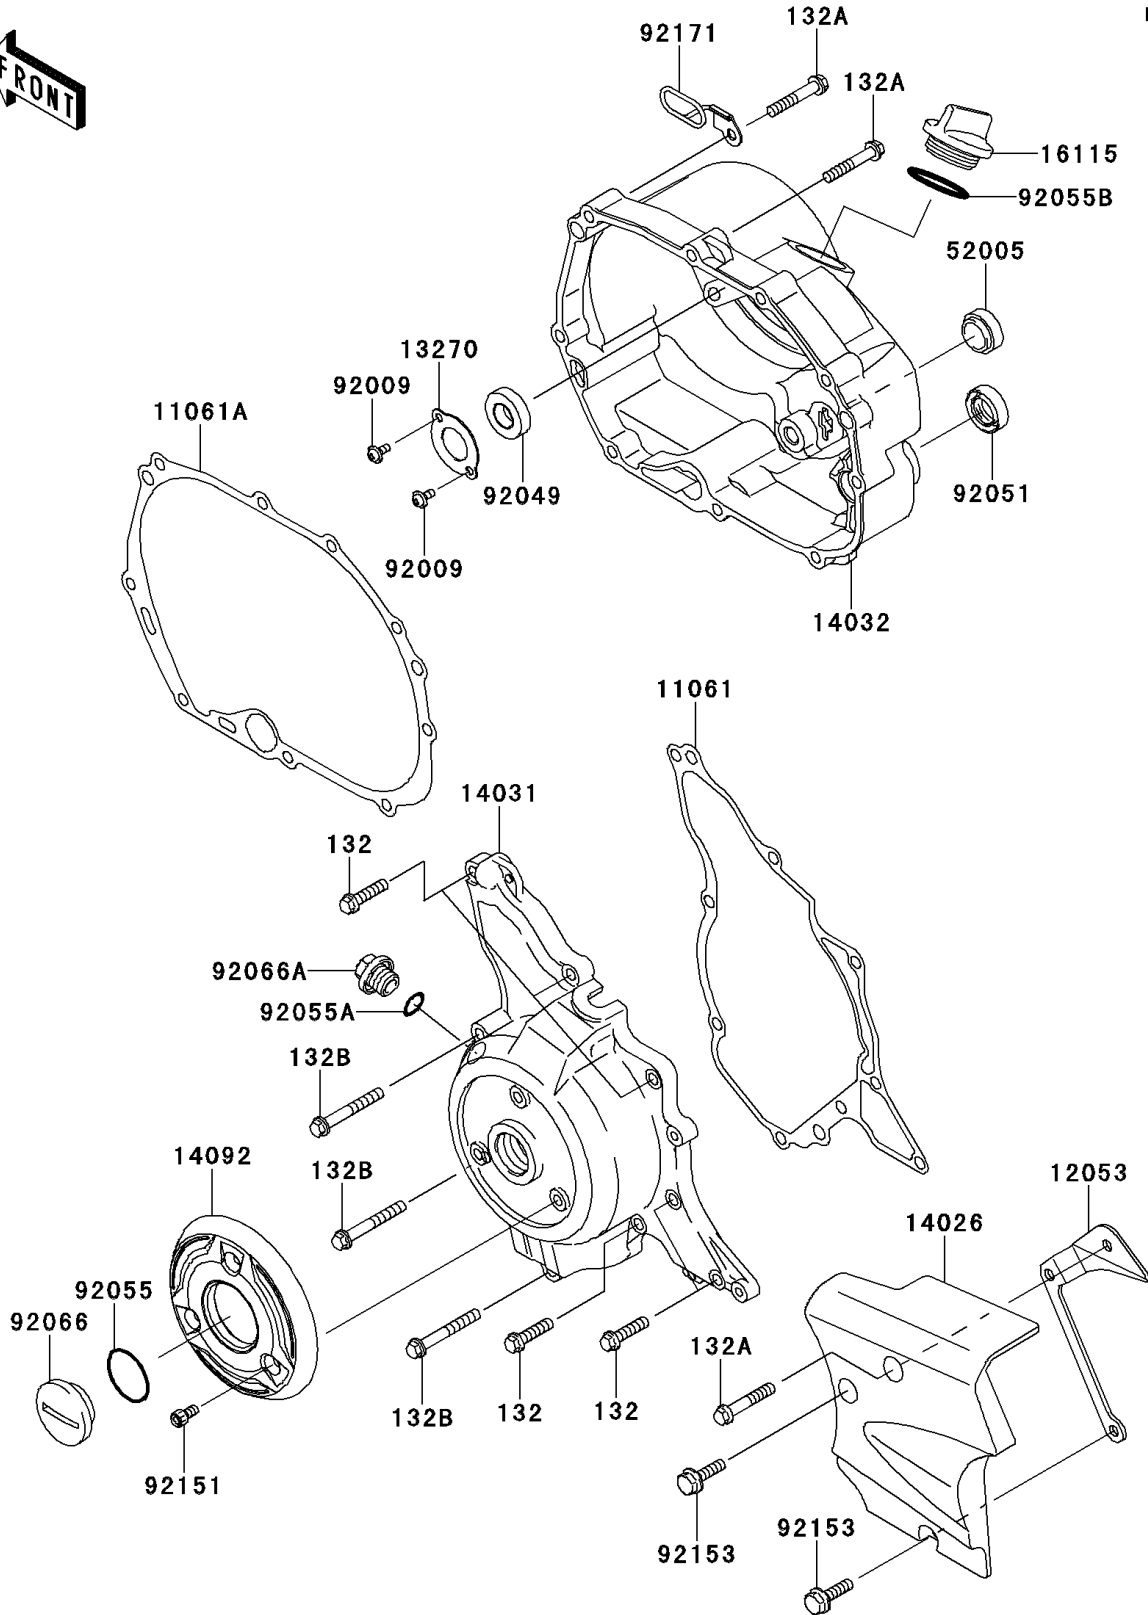

2011 KLX® 110 PARTS DIAGRAM

Engine Cover(s)

E1431

2011 KLX®110 PARTS LIST

Engine Cover(s)

ITEM NAME	PART NUMBER	QUANTITY
BOLT-FLANGED-SMALL,6X25 (Ref # 132)	132BD0625	1
BOLT-FLANGED-SMALL,6X35 (Ref # 132A)	132BD0635	1
BOLT-FLANGED-SMALL,6X45 (Ref # 132B)	132BD0645	1
GASKET,GENERATOR COVER (Ref # 11061)	11061-0257	1
GASKET,CLUTCH COVER (Ref # 11061A)	11061-0426	1
GUIDE-CHAIN (Ref # 12053)	12053-0164	1
PLATE (Ref # 13270)	13270-1800	1
COVER-CHAIN (Ref # 14026)	14026-0070	1
COVER-GENERATOR,SILVER (Ref # 14031)	14031-0119-GS	1
COVER-CLUTCH (Ref # 14032)	14032-0129	1
COVER (Ref # 14092)	14092-0029	1
CAP-OIL FILLER (Ref # 16115)	16115-1068	1
GAUGE,OIL LEVEL (Ref # 52005)	52005-0019	1
SCREW (Ref # 92009)	92009-1745	1
SEAL-OIL,S 12 28 7 HS (Ref # 92049)	92049-0051	1
SEAL-OIL,TB16267 (Ref # 92051)	92051-003	1
RING-O,25.7X2.4 (Ref # 92055)	92055-0154	1
RING-O,14.8X2.4 (Ref # 92055A)	92055-0194	1
RING-O,31.5X2.6 (Ref # 92055B)	92055-049	1
PLUG,GENERATOR COVER CAP (Ref # 92066)	92066-1565	1
PLUG,14X10 (Ref # 92066A)	92066-1571	1
BOLT,SOCKET,5X10 (Ref # 92151)	92151-1212	1
BOLT,6X20 (Ref # 92153)	92153-1184	1
CLAMP,DRAIN TUBE (Ref # 92171)	92171-1124	1