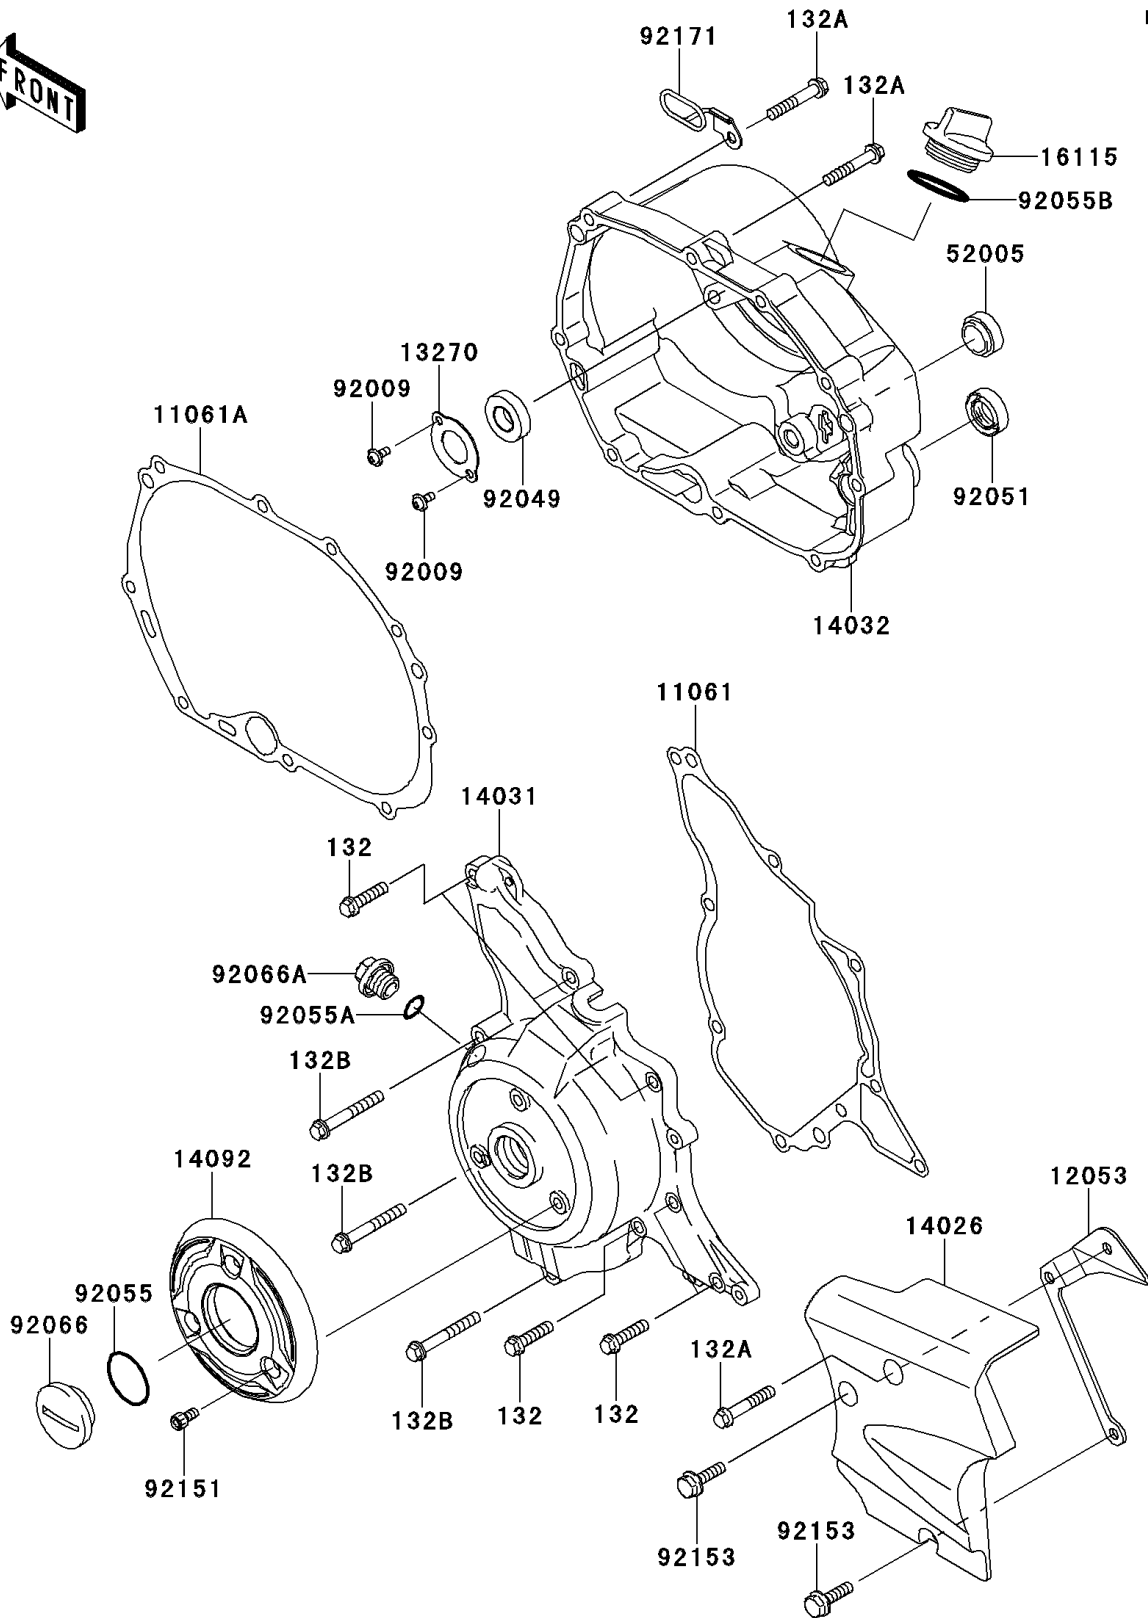

2010 KLX® 110 PARTS DIAGRAM

Engine Cover(s)

E1431

2010 KLX®110 PARTS LIST

Engine Cover(s)

ITEM NAME	PART NUMBER	QUANTITY
BOLT-FLANGED-SMALL,6X25 (Ref # 132)	132BD0625	1
BOLT-FLANGED-SMALL,6X35 (Ref # 132A)	132BD0635	1
BOLT-FLANGED-SMALL,6X45 (Ref # 132B)	132BD0645	1
GASKET,GENERATOR COVER (Ref # 11061)	11061-0257	1
GASKET,CLUTCH COVER (Ref # 11061A)	11061-0426	1
GUIDE-CHAIN (Ref # 12053)	12053-0164	1
PLATE (Ref # 13270)	13270-1800	1
COVER-CHAIN (Ref # 14026)	14026-0070	1
COVER-GENERATOR,SILVER (Ref # 14031)	14031-0119-GS	1
COVER-CLUTCH (Ref # 14032)	14032-0129	1
COVER (Ref # 14092)	14092-0029	1
CAP-OIL FILLER (Ref # 16115)	16115-1068	1
GAUGE,OIL LEVEL (Ref # 52005)	52005-0019	1
SCREW (Ref # 92009)	92009-1745	1
SEAL-OIL,S 12 28 7 HS (Ref # 92049)	92049-0051	1
SEAL-OIL,TB16267 (Ref # 92051)	92051-003	1
RING-O,25.7X2.4 (Ref # 92055)	92055-0154	1
RING-O,14.8X2.4 (Ref # 92055A)	92055-0194	1
RING-O,31.5X2.6 (Ref # 92055B)	92055-049	1
PLUG,GENERATOR COVER CAP (Ref # 92066)	92066-1565	1
PLUG,14X10 (Ref # 92066A)	92066-1571	1
BOLT,SOCKET,5X10 (Ref # 92151)	92151-1212	1
BOLT,6X20 (Ref # 92153)	92153-1184	1
CLAMP,DRAIN TUBE (Ref # 92171)	92171-1124	1