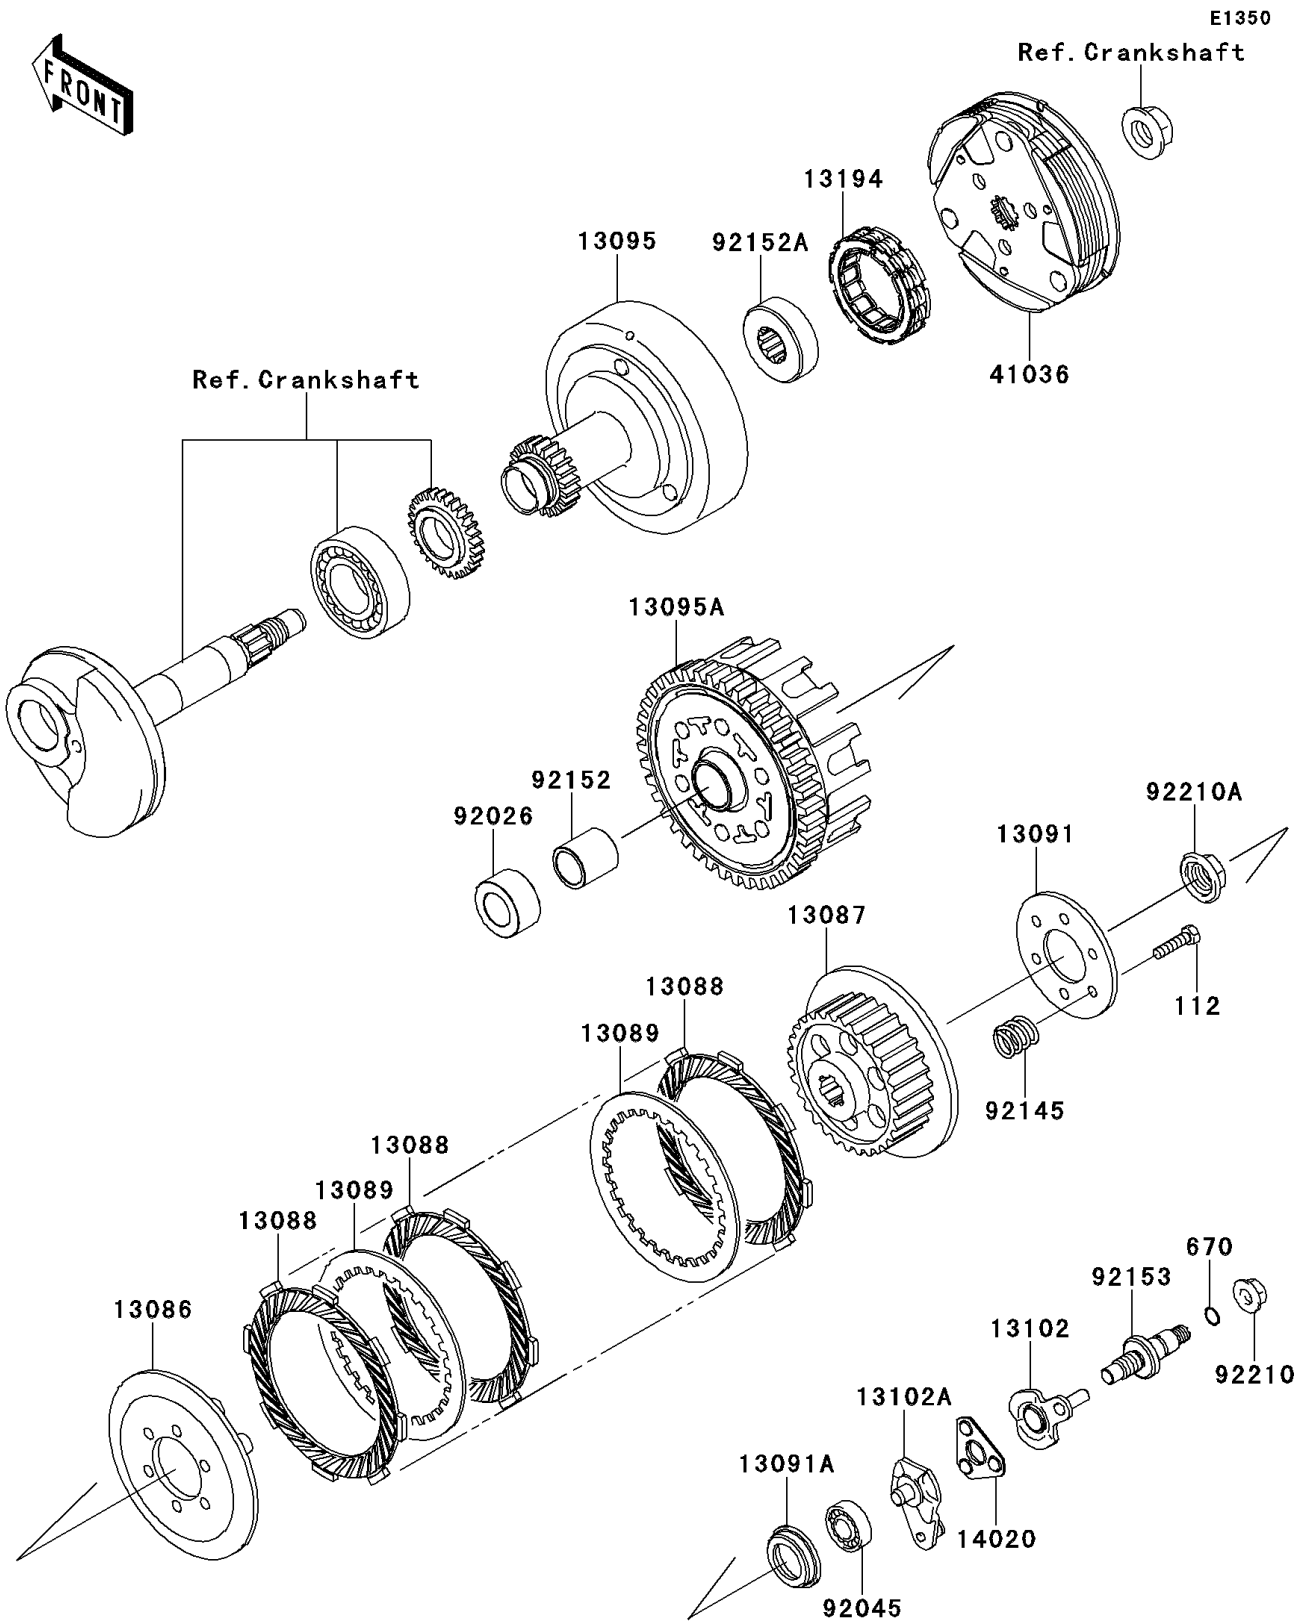

2014 KLX®110 PARTS DIAGRAM

Clutch

2014 KLX®110 PARTS LIST

Clutch

ITEM NAME	PART NUMBER	QUANTITY
BOLT-UPSET,5X20 (Ref # 112)	112BA0520	1
O RING,8MM (Ref # 670)	670B1508	1
WHEEL-CLUTCH (Ref # 13086)	13086-1065	1
HUB-CLUTCH (Ref # 13087)	13087-1151	1
PLATE-FRICTION (Ref # 13088)	13088-1142	1
PLATE-CLUTCH (Ref # 13089)	13089-1087	1
HOLDER,CLUTCH (Ref # 13091)	13091-1782	1
HOLDER (Ref # 13091A)	13091-1787	1
HOUSING-COMP-CLUTCH (Ref # 13095)	13095-0128	1
HOUSING-COMP-CLUTCH (Ref # 13095A)	13095-1403	1
RELEASE-COMP-CLUTCH (Ref # 13102)	13102-1135	1
RELEASE-COMP-CLUTCH (Ref # 13102A)	13102-1136	1
CLUTCH-ONEWAY (Ref # 13194)	13194-1103	1
RETAINER (Ref # 14020)	14020-1100	1
HUB-ASSY,CLUTCH (Ref # 41036)	41036-1364	1
SPACER (Ref # 92026)	92026-1605	1
BEARING-BALL,#628 (Ref # 92045)	92045-1123	1
SPRING (Ref # 92145)	92145-0744	1
COLLAR,17X22X22.7 (Ref # 92152)	92152-0393	1
COLLAR,19X39.9X13 (Ref # 92152A)	92152-1370	1
BOLT,CLUTCH RELEASE (Ref # 92153)	92153-0525	1
NUT,FLANGED,8MM (Ref # 92210)	92210-0004	1
NUT,14MM (Ref # 92210A)	92210-1374	1