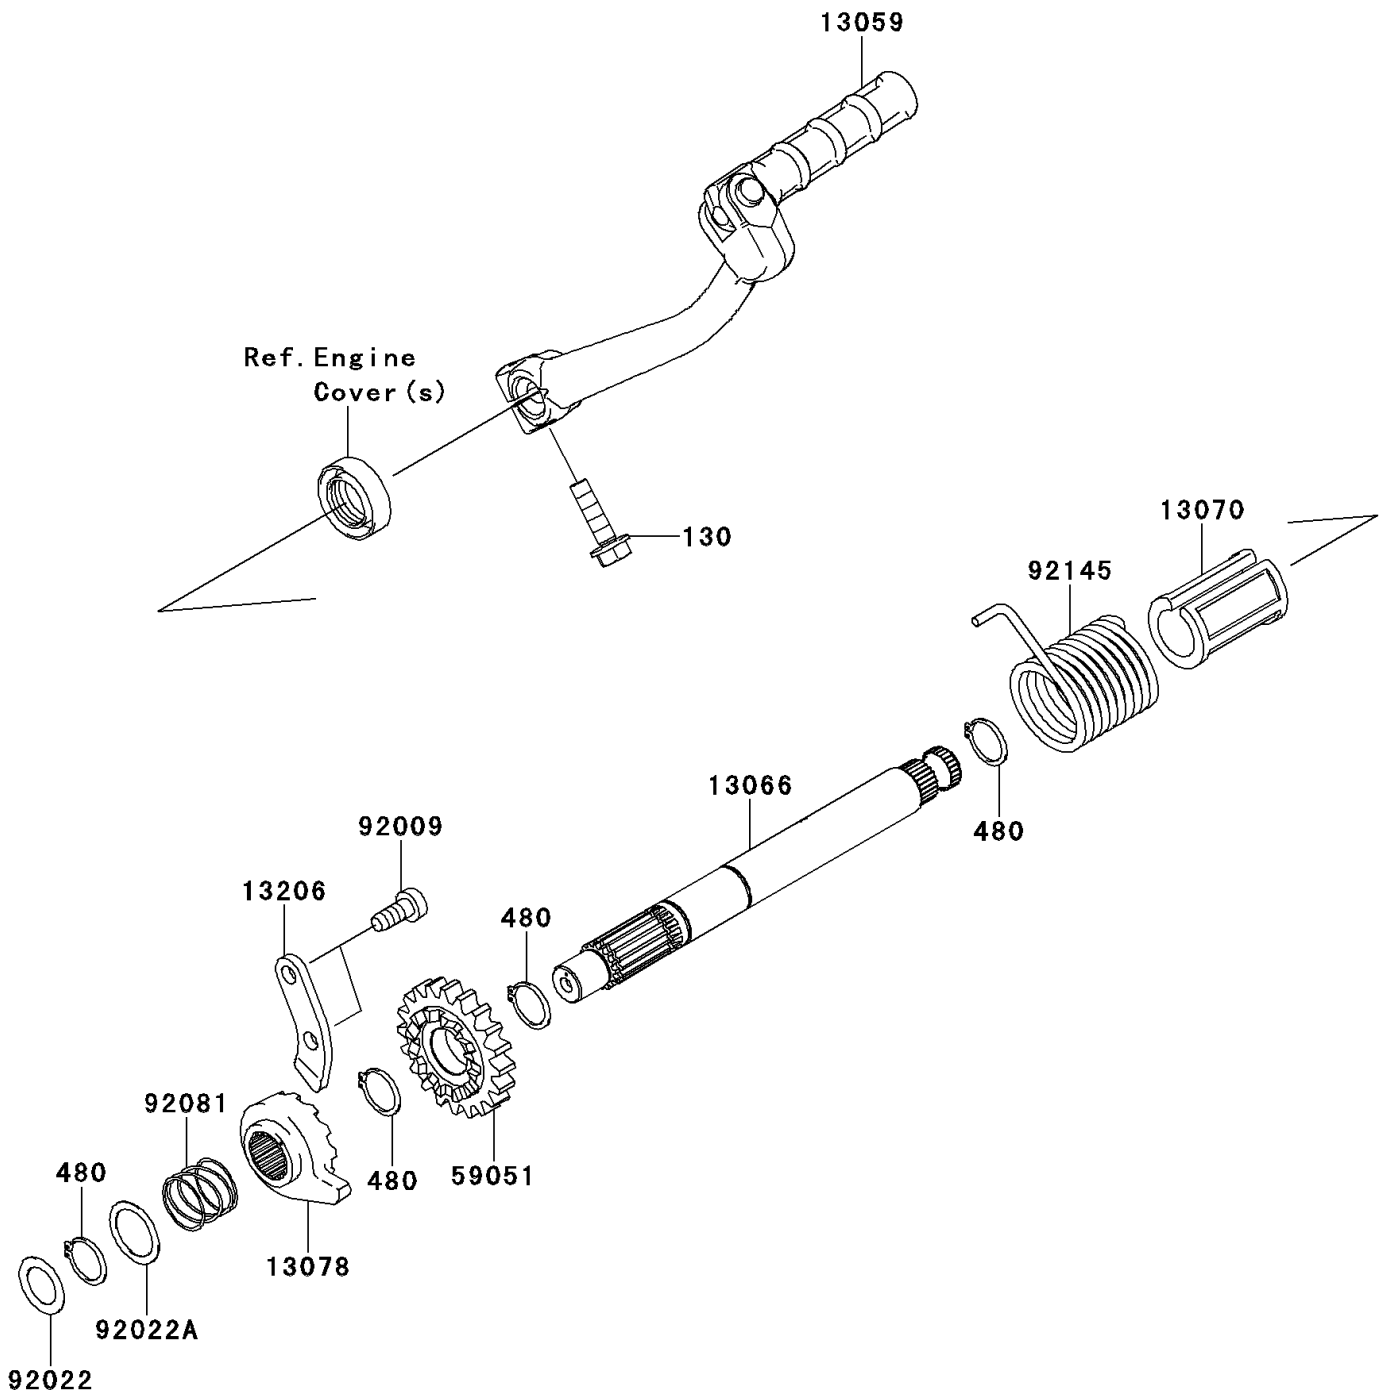

2011 KLX®110 PARTS DIAGRAM

Kickstarter Mechanism

E1340

2011 KLX®110 PARTS LIST

Kickstarter Mechanism

ITEM NAME	PART NUMBER	QUANTITY
BOLT-FLANGED,6X22 (Ref # 130)	130CA0622	1
CIRCLIP-TYPE-C,16MM (Ref # 480)	480J1600	1
LEVER-KICK (Ref # 13059)	13059-0046	1
SHAFT-KICK (Ref # 13066)	13066-1108	1
GUIDE,KICK SHAFT (Ref # 13070)	13070-1035	1
RATCHET (Ref # 13078)	13078-1069	1
GUIDE-KICK (Ref # 13206)	13206-1006	1
GEAR-SPUR,KICK STARTER,22T (Ref # 59051)	59051-1404	1
SCREW,TAPPING (Ref # 92009)	92009-1104	1
WASHER,13.2X20X0.5 (Ref # 92022)	92022-1224	1
WASHER,16.8X22X0.5 (Ref # 92022A)	92022-315	1
SPRING,RATCHET (Ref # 92081)	92081-122	1
SPRING,KICK STARTER (Ref # 92145)	92145-0626	1