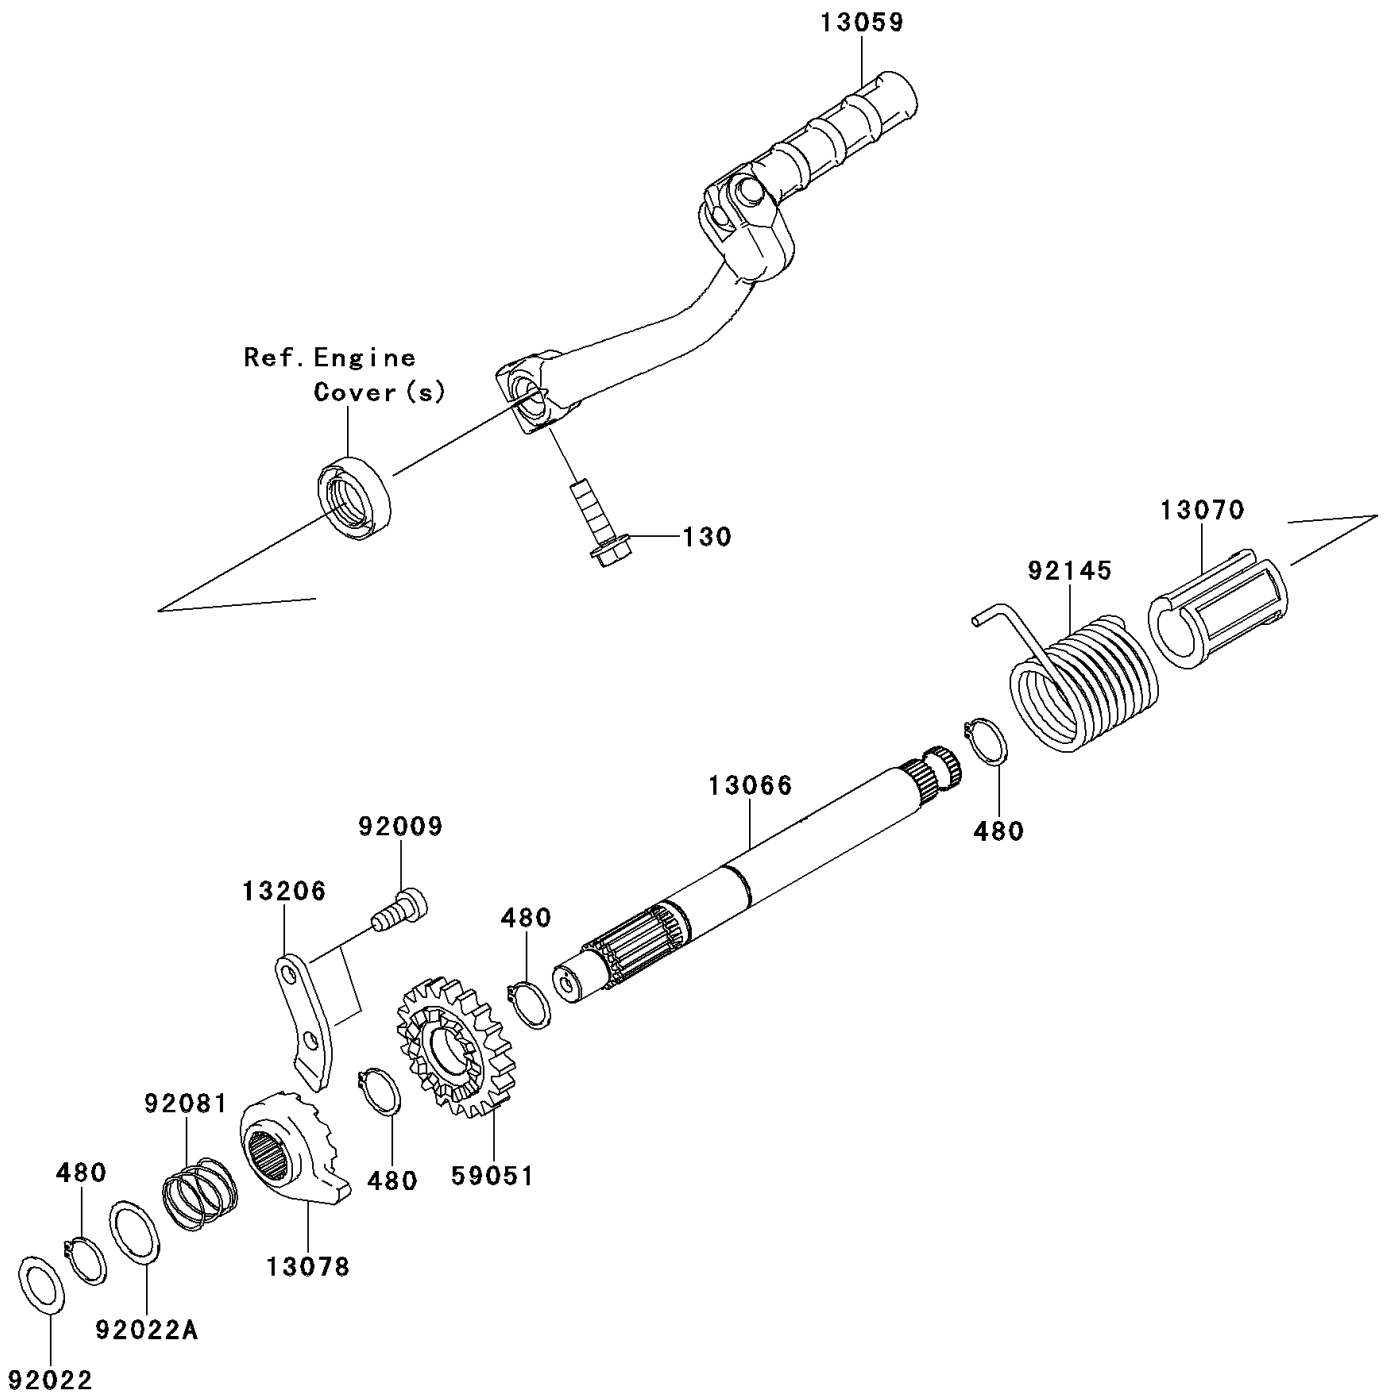

2010 KLX® 110 PARTS DIAGRAM

Kickstarter Mechanism

E1340

2010 KLX® 110 PARTS LIST

Kickstarter Mechanism

ITEM NAME	PART NUMBER	QUANTITY
BOLT-FLANGED,6X22 (Ref # 130)	130CA0622	1
CIRCLIP-TYPE-C,16MM (Ref # 480)	480J1600	1
LEVER-KICK (Ref # 13059)	13059-0046	1
SHAFT-KICK (Ref # 13066)	13066-1108	1
GUIDE,KICK SHAFT (Ref # 13070)	13070-1035	1
RATCHET (Ref # 13078)	13078-1069	1
GUIDE-KICK (Ref # 13206)	13206-1006	1
GEAR-SPUR,KICK STARTER,22T (Ref # 59051)	59051-1404	1
SCREW,TAPPING (Ref # 92009)	92009-1104	1
WASHER,13.2X20X0.5 (Ref # 92022)	92022-1224	1
WASHER,16.8X22X0.5 (Ref # 92022A)	92022-315	1
SPRING,RATCHET (Ref # 92081)	92081-122	1
SPRING,KICK STARTER (Ref # 92145)	92145-0626	1