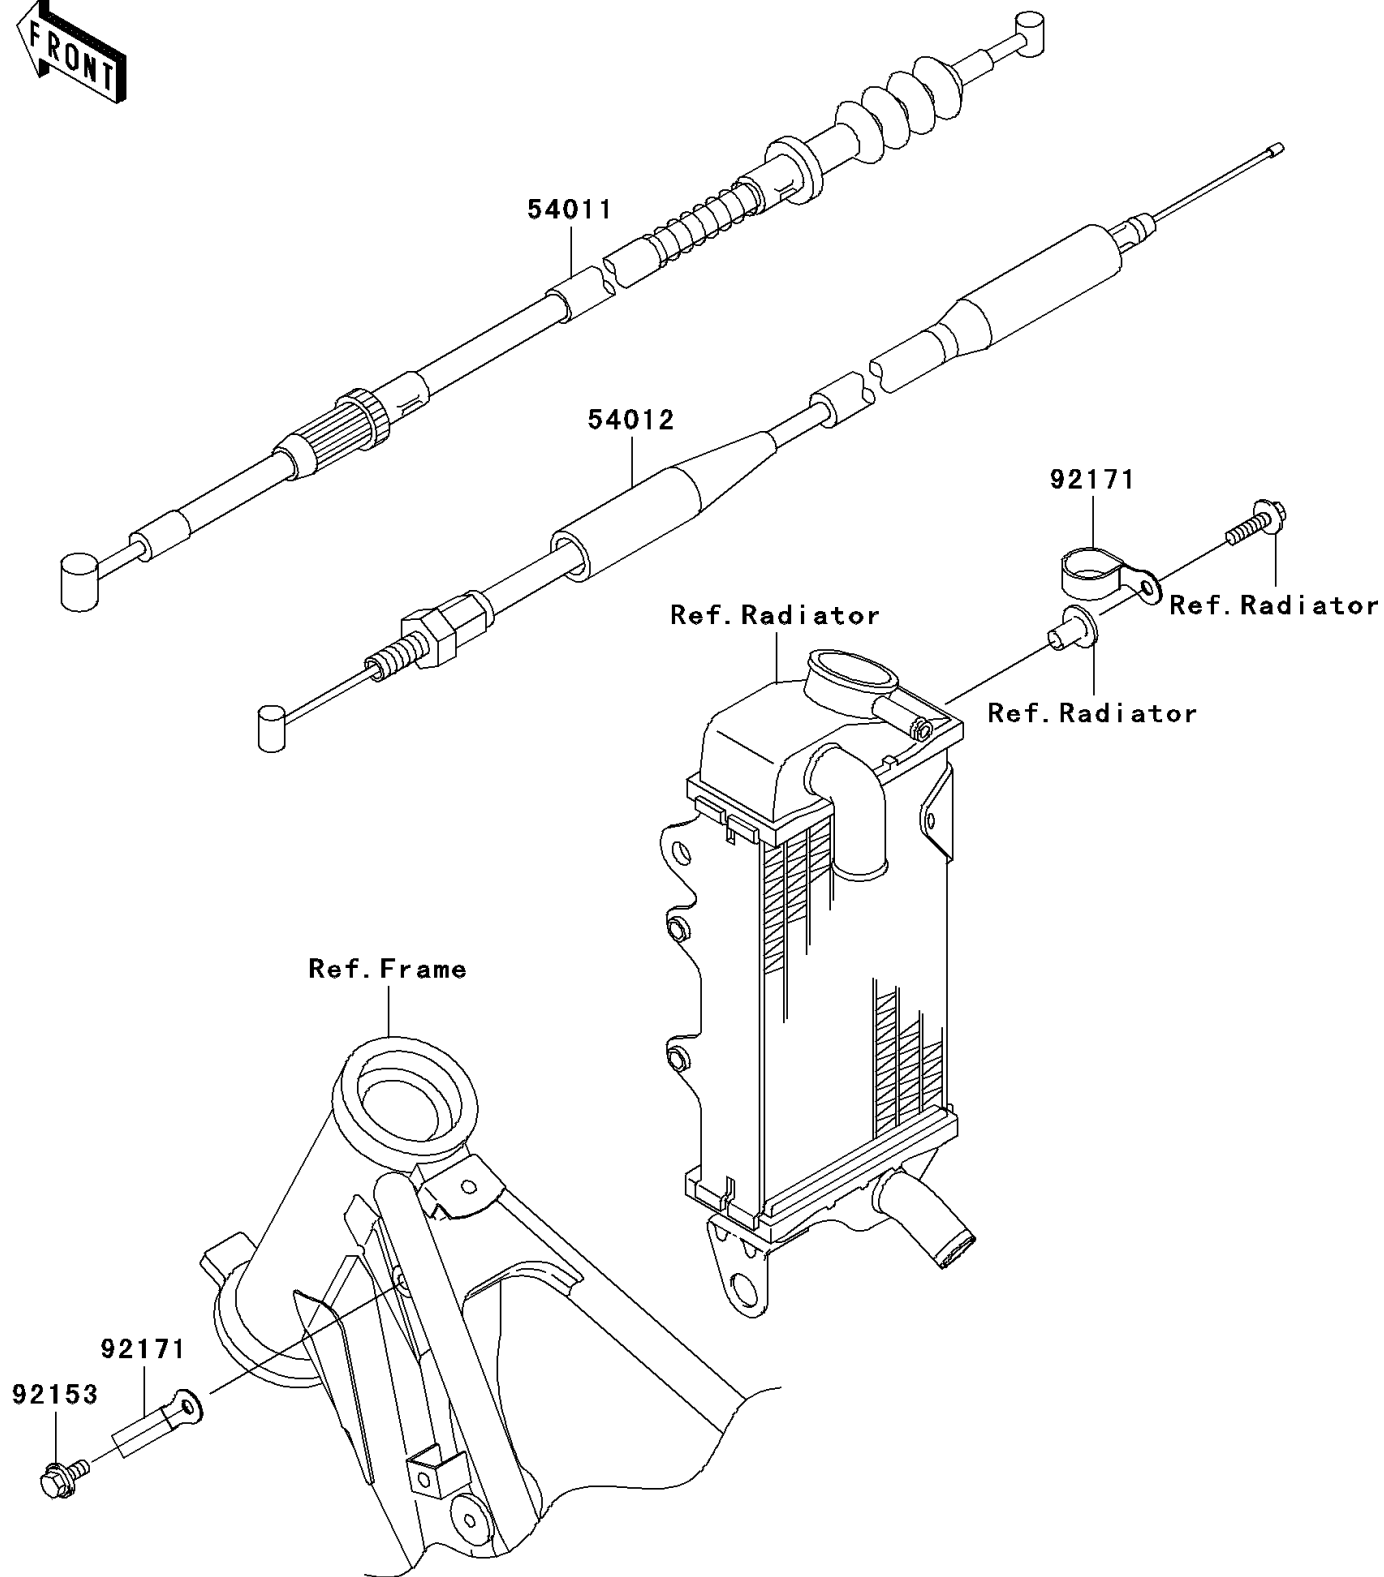

2007 KX100 PARTS DIAGRAM

Cables

F2540

2007 KX100 PARTS LIST

Cables

ITEM NAME	PART NUMBER	QUANTITY
CABLE-CLUTCH (Ref # 54011)	54011-0052	1
CABLE-THROTTLE (Ref # 54012)	54012-0096	1
BOLT,FLANGED,6X14 (Ref # 92153)	92153-0936	1
CLAMP (Ref # 92171)	92171-1279	1