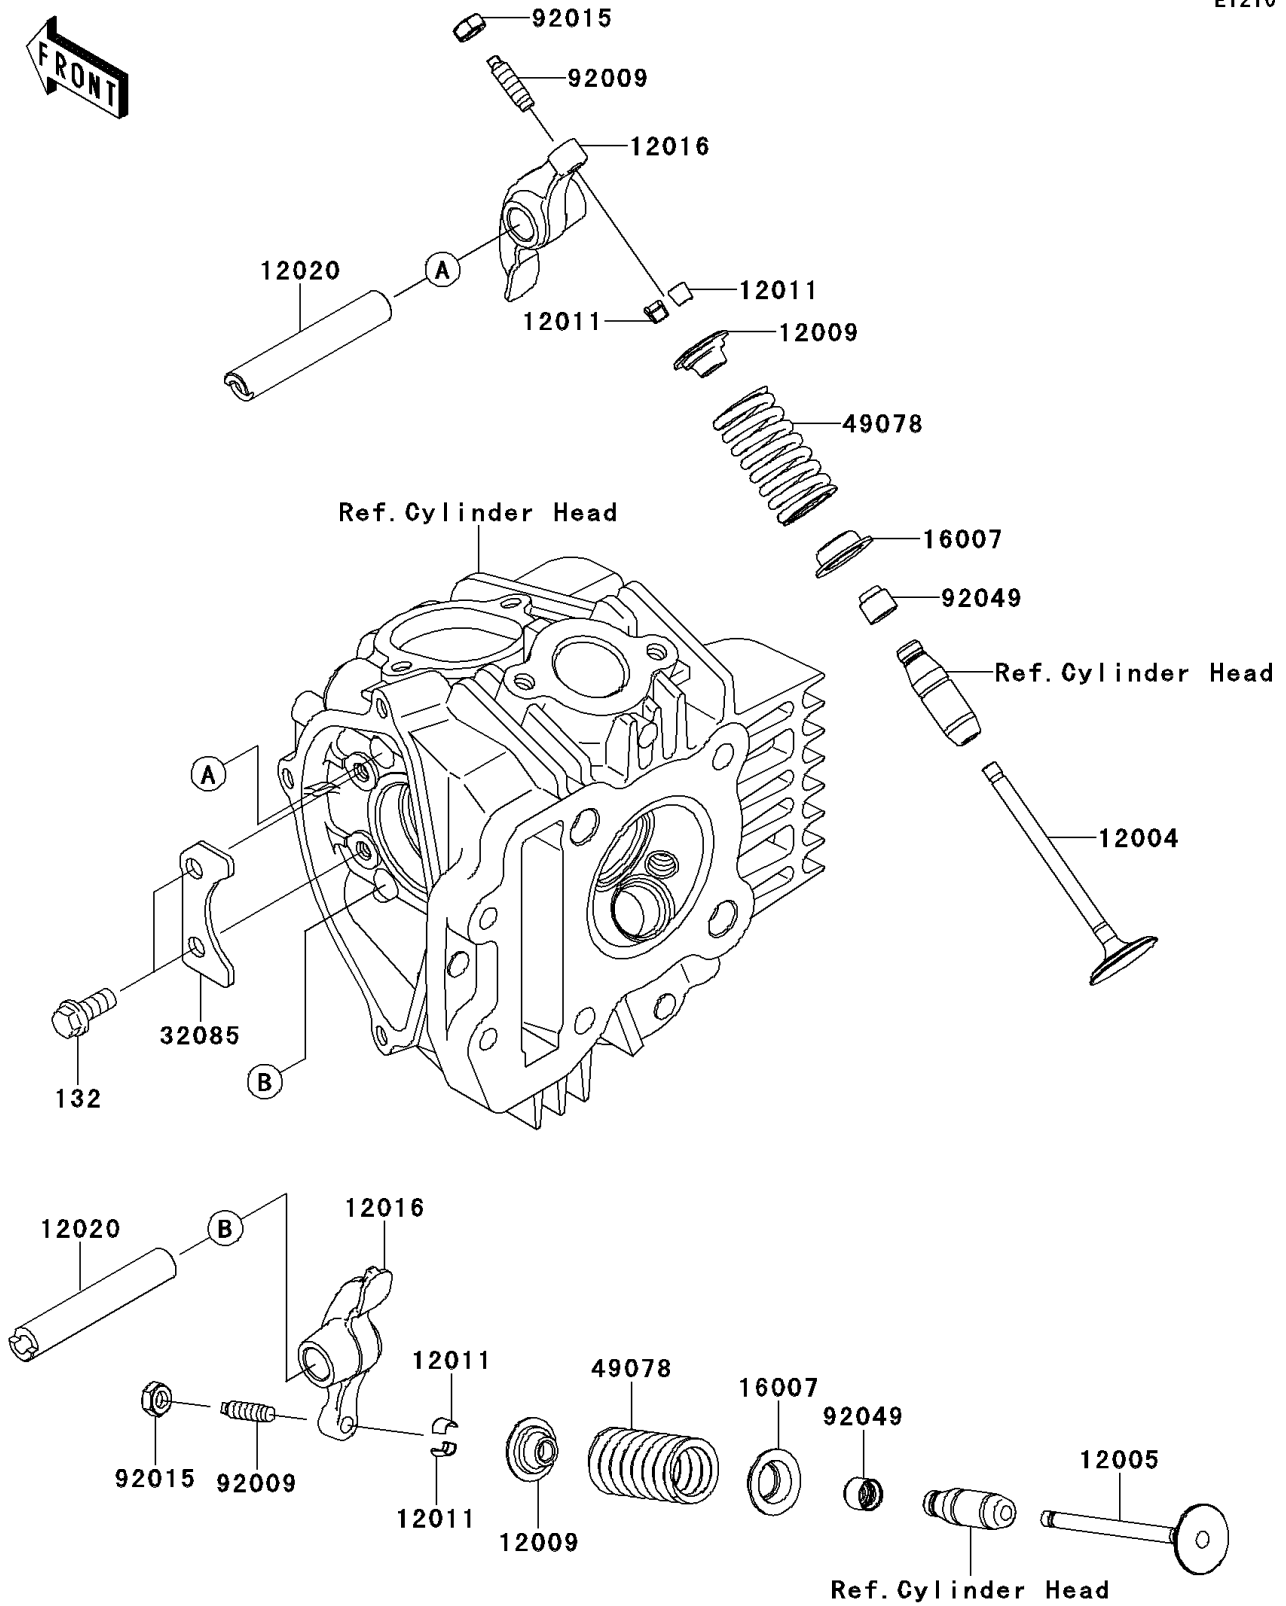

2014 KLX®110 PARTS DIAGRAM

Valve(s)

E1210

2014 KLX®110 PARTS LIST

Valve(s)

ITEM NAME	PART NUMBER	QUANTITY
BOLT-FLANGED-SMALL,6X14 (Ref # 132)	132BA0614	2
VALVE-INTAKE (Ref # 12004)	12004-0045	1
VALVE-EXHAUST (Ref # 12005)	12005-0058	1
RETAINER-VALVE SPRING (Ref # 12009)	12009-1073	2
COLLET (Ref # 12011)	12011-1053	4
ARM-ROCKER (Ref # 12016)	12016-0001	2
SHAFT-ROCKER (Ref # 12020)	12020-0010	2
SEAT-SPRING,VALVE (Ref # 16007)	16007-1187	2
STOPPER (Ref # 32085)	32085-0107	1
SPRING-ENGINE VALVE (Ref # 49078)	49078-1151	2
SCREW,VALVE ADJUST (Ref # 92009)	92009-1109	2
NUT,VALVE ADJUST LOCK (Ref # 92015)	92015-1137	2
SEAL-OIL,VSB 4.3 7.5 5.3 8.3 (Ref # 92049)	92049-1349	2