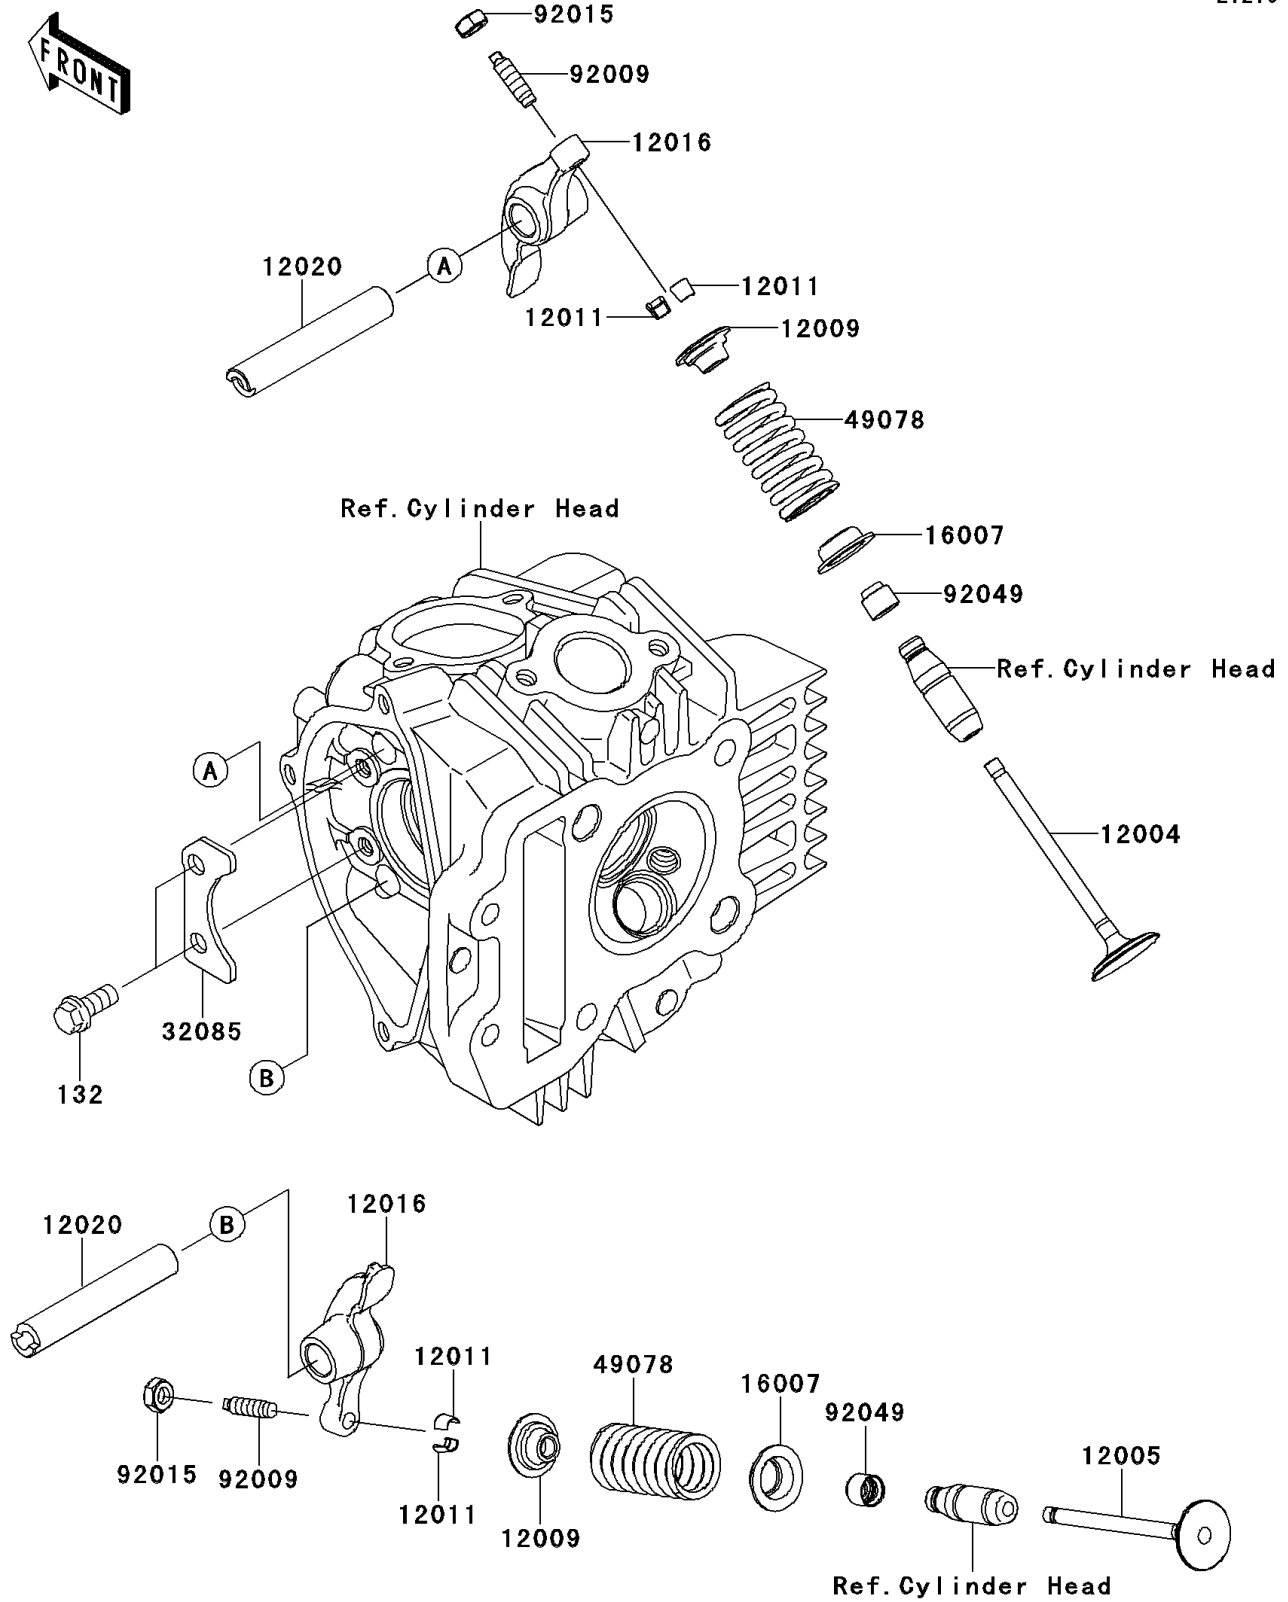

2011 KLX® 110 PARTS DIAGRAM

Valve(s)

E1210

2011 KLX®110 PARTS LIST

Valve(s)

ITEM NAME	PART NUMBER	QUANTITY
BOLT-FLANGED-SMALL,6X14 (Ref # 132)	132BA0614	1
VALVE-INTAKE (Ref # 12004)	12004-0045	1
VALVE-EXHAUST (Ref # 12005)	12005-0058	1
RETAINER-VALVE SPRING (Ref # 12009)	12009-1073	1
COLLET (Ref # 12011)	12011-1053	1
ARM-ROCKER (Ref # 12016)	12016-0001	1
SHAFT-ROCKER (Ref # 12020)	12020-0010	1
SEAT-SPRING,VALVE (Ref # 16007)	16007-1187	1
STOPPER (Ref # 32085)	32085-0107	1
SPRING-ENGINE VALVE (Ref # 49078)	49078-1151	1
SCREW,VALVE ADJUST (Ref # 92009)	92009-1109	1
NUT,VALVE ADJUST LOCK (Ref # 92015)	92015-1137	1
SEAL-OIL,VSB 4.3 7.5 5.3 8.3 (Ref # 92049)	92049-1349	1