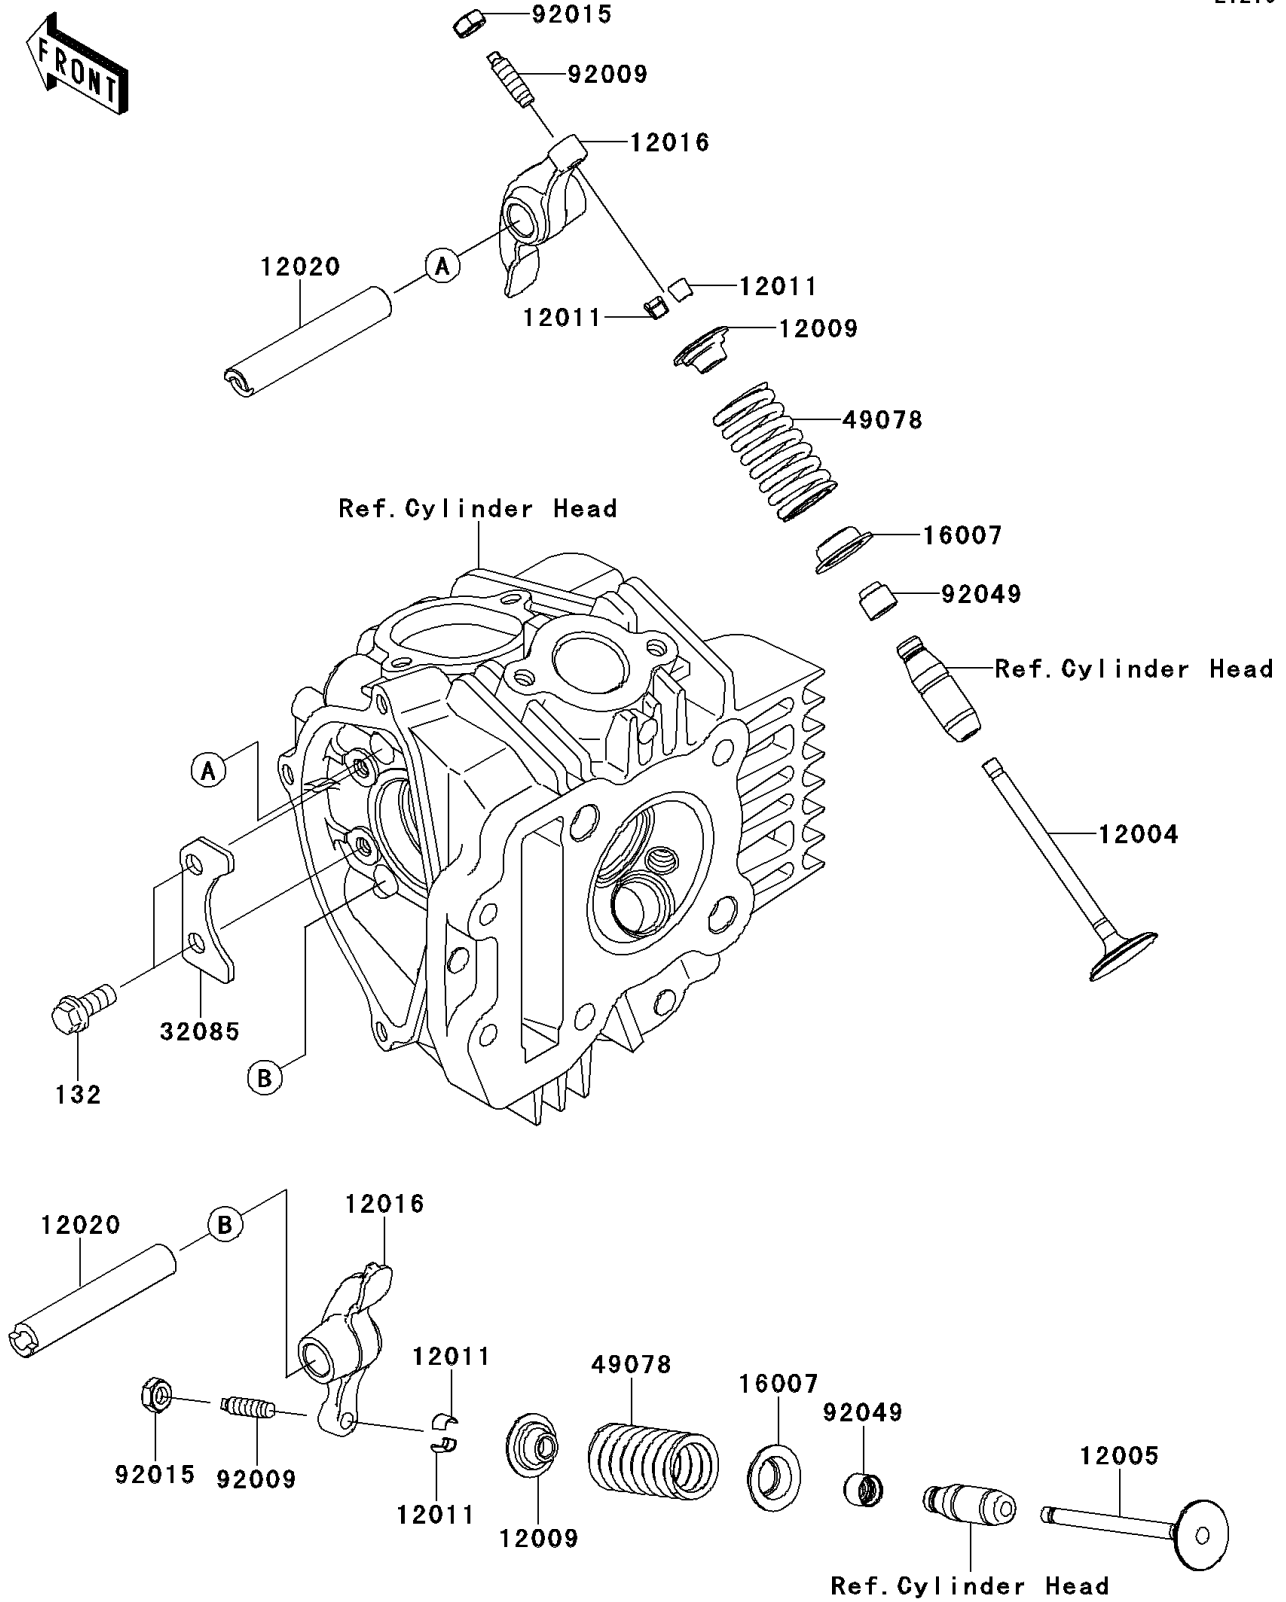

## 2010 KLX® 110 PARTS DIAGRAM

Valve(s)

E1210

## 2010 KLX® 110 PARTS LIST

Valve(s)

ITEM NAME	PART NUMBER	QUANTITY
BOLT-FLANGED-SMALL,6X14 (Ref # 132)	132BA0614	1
VALVE-INTAKE (Ref # 12004)	12004-0045	1
VALVE-EXHAUST (Ref # 12005)	12005-0058	1
RETAINER-VALVE SPRING (Ref # 12009)	12009-1073	1
COLLET (Ref # 12011)	12011-1053	1
ARM-ROCKER (Ref # 12016)	12016-0001	1
SHAFT-ROCKER (Ref # 12020)	12020-0010	1
SEAT-SPRING,VALVE (Ref # 16007)	16007-1187	1
STOPPER (Ref # 32085)	32085-0107	1
SPRING-ENGINE VALVE (Ref # 49078)	49078-1151	1
SCREW,VALVE ADJUST (Ref # 92009)	92009-1109	1
NUT,VALVE ADJUST LOCK (Ref # 92015)	92015-1137	1
SEAL-OIL,VSB 4.3 7.5 5.3 8.3 (Ref # 92049)	92049-1349	1