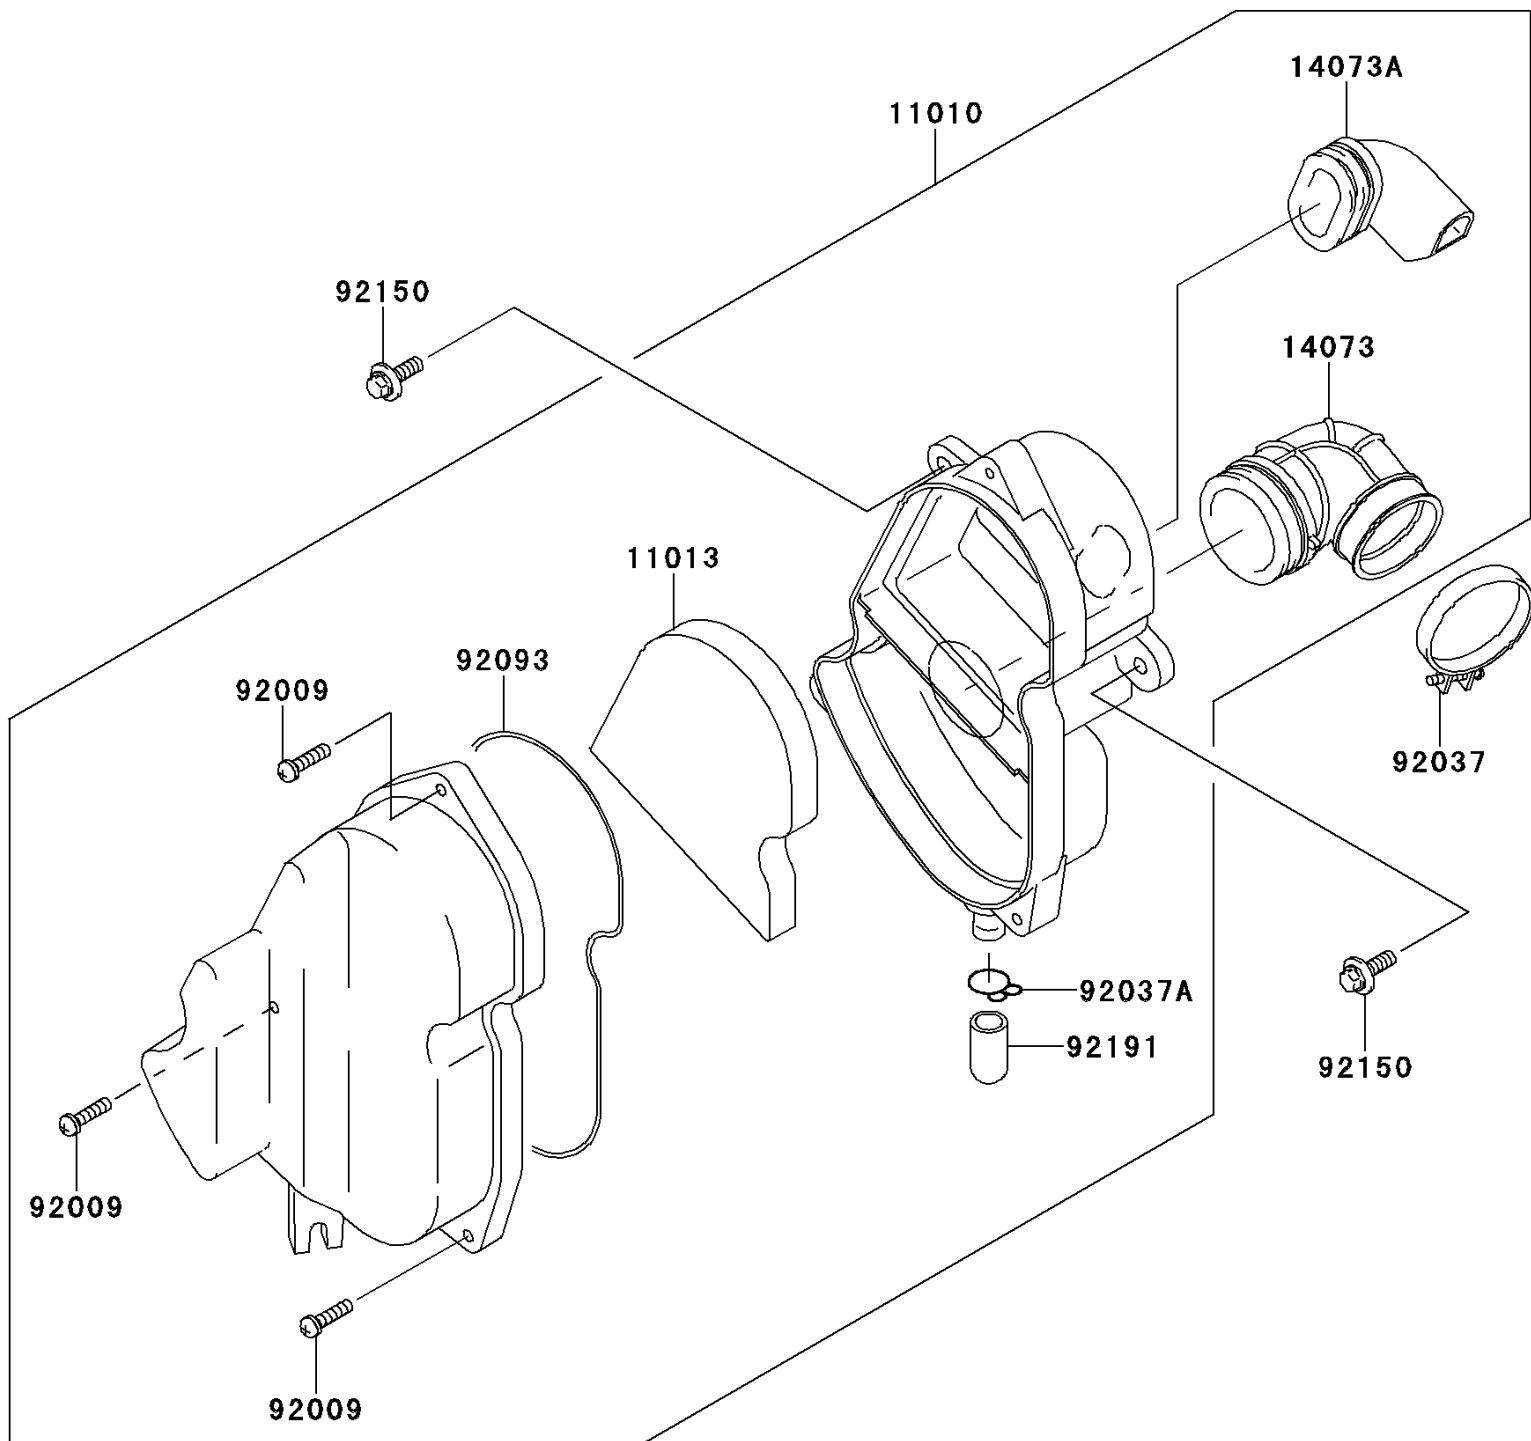

2014 KLX®110 PARTS DIAGRAM

Air Cleaner

E1130

2014 KLX®110 PARTS LIST

Air Cleaner

ITEM NAME	PART NUMBER	QUANTITY
FILTER-ASSY-AIR (Ref # 11010)	11010-1773	1
ELEMENT-AIR FILTER (Ref # 11013)	11013-1294	1
DUCT,CARBURETOR (Ref # 14073)	14073-1819	1
DUCT,IN (Ref # 14073A)	14073-1820	1
SCREW,M5X20 (Ref # 92009)	92009-1990	1
CLAMP (Ref # 92037)	92037-1305	1
CLAMP,14.5MM (Ref # 92037A)	92037-1900	1
SEAL,AIR CLEANER (Ref # 92093)	92093-1560	1
BOLT,FLANGED,6X20 (Ref # 92150)	92150-1339	1
TUBE (Ref # 92191)	92191-1704	1