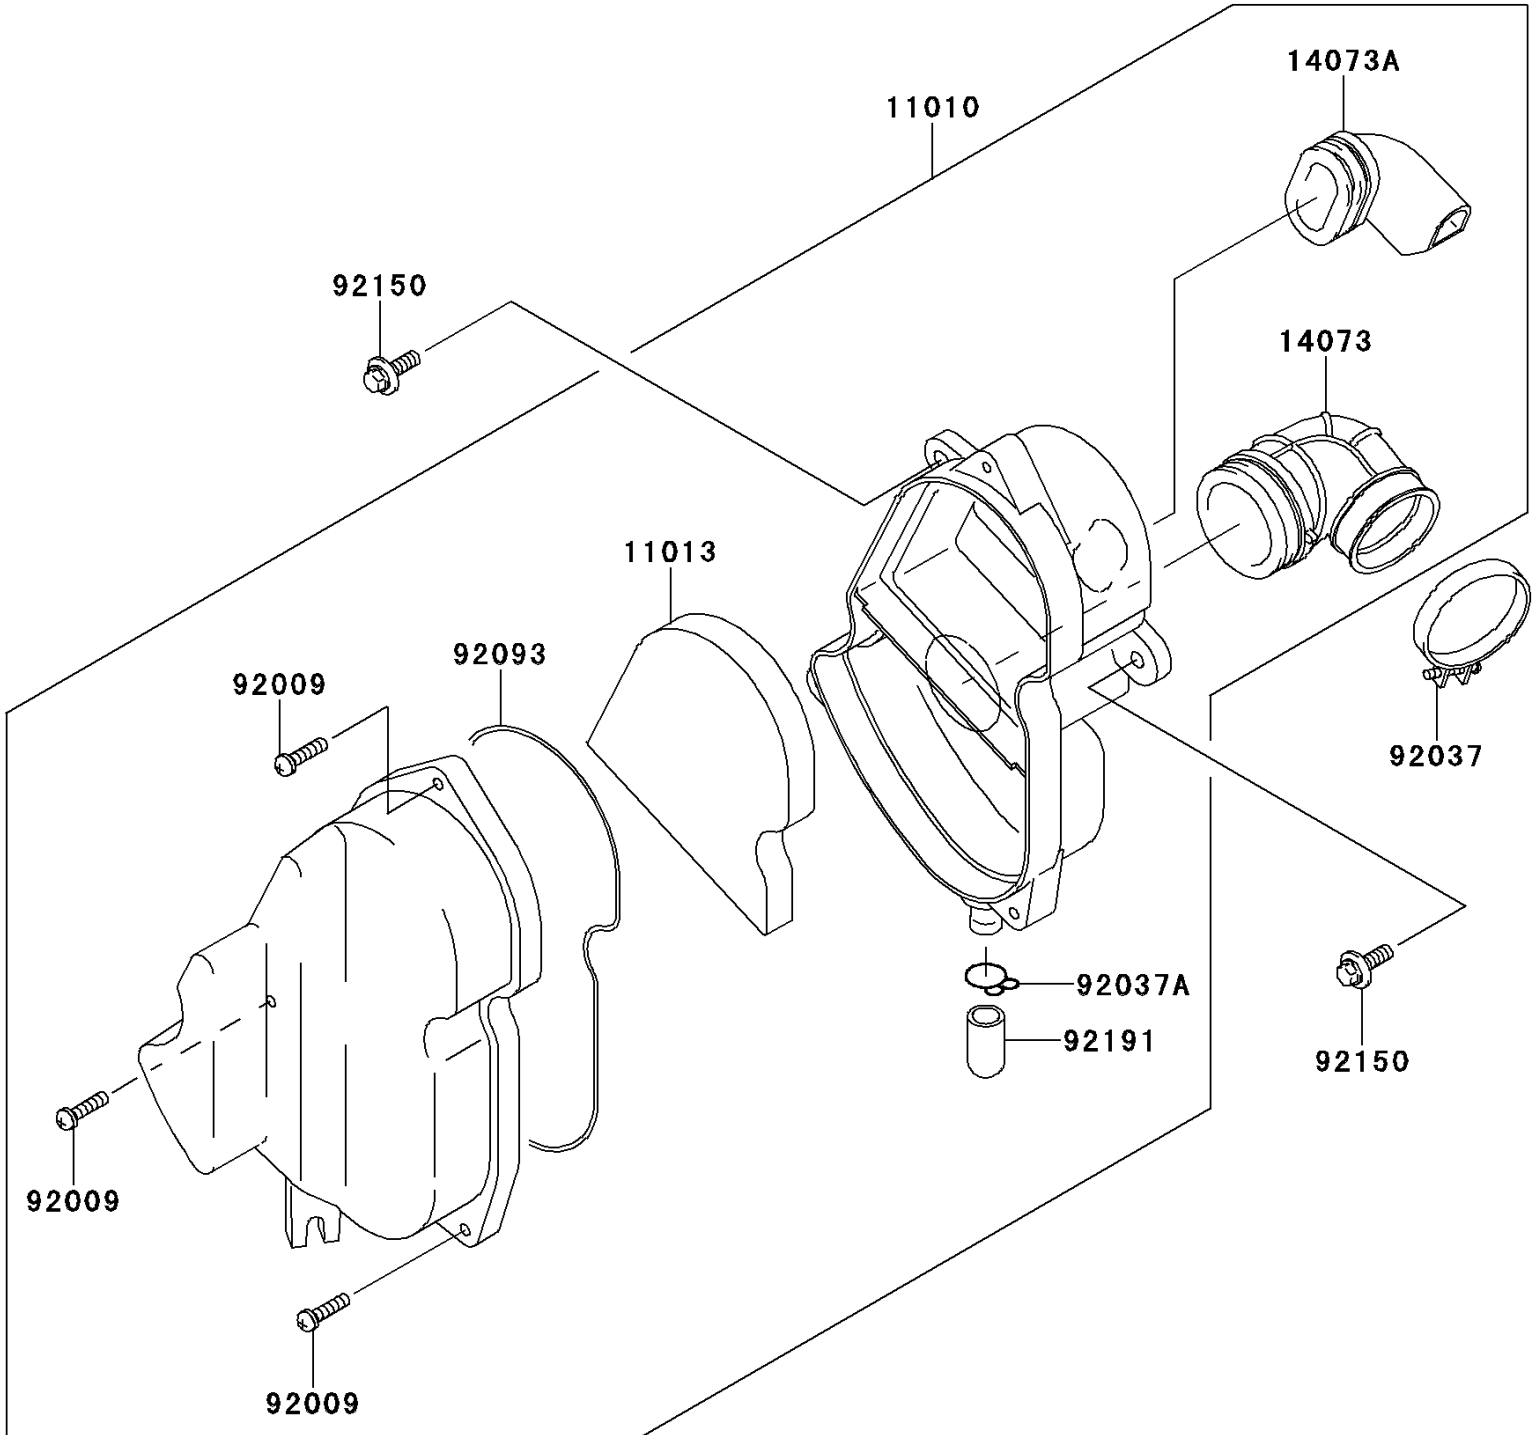

2013 KLX®110 PARTS DIAGRAM

Air Cleaner

E1130

2013 KLX®110 PARTS LIST

Air Cleaner

ITEM NAME	PART NUMBER	QUANTITY
FILTER-ASSY-AIR (Ref # 11010)	11010-1773	1
ELEMENT-AIR FILTER (Ref # 11013)	11013-1294	1
DUCT,CARBURETOR (Ref # 14073)	14073-1819	1
DUCT,IN (Ref # 14073A)	14073-1820	1
SCREW,M5X20 (Ref # 92009)	92009-1990	3
CLAMP (Ref # 92037)	92037-1305	1
CLAMP,14.5MM (Ref # 92037A)	92037-1900	1
SEAL,AIR CLEANER (Ref # 92093)	92093-1560	1
BOLT,FLANGED,6X20 (Ref # 92150)	92150-1339	2
TUBE (Ref # 92191)	92191-1704	1