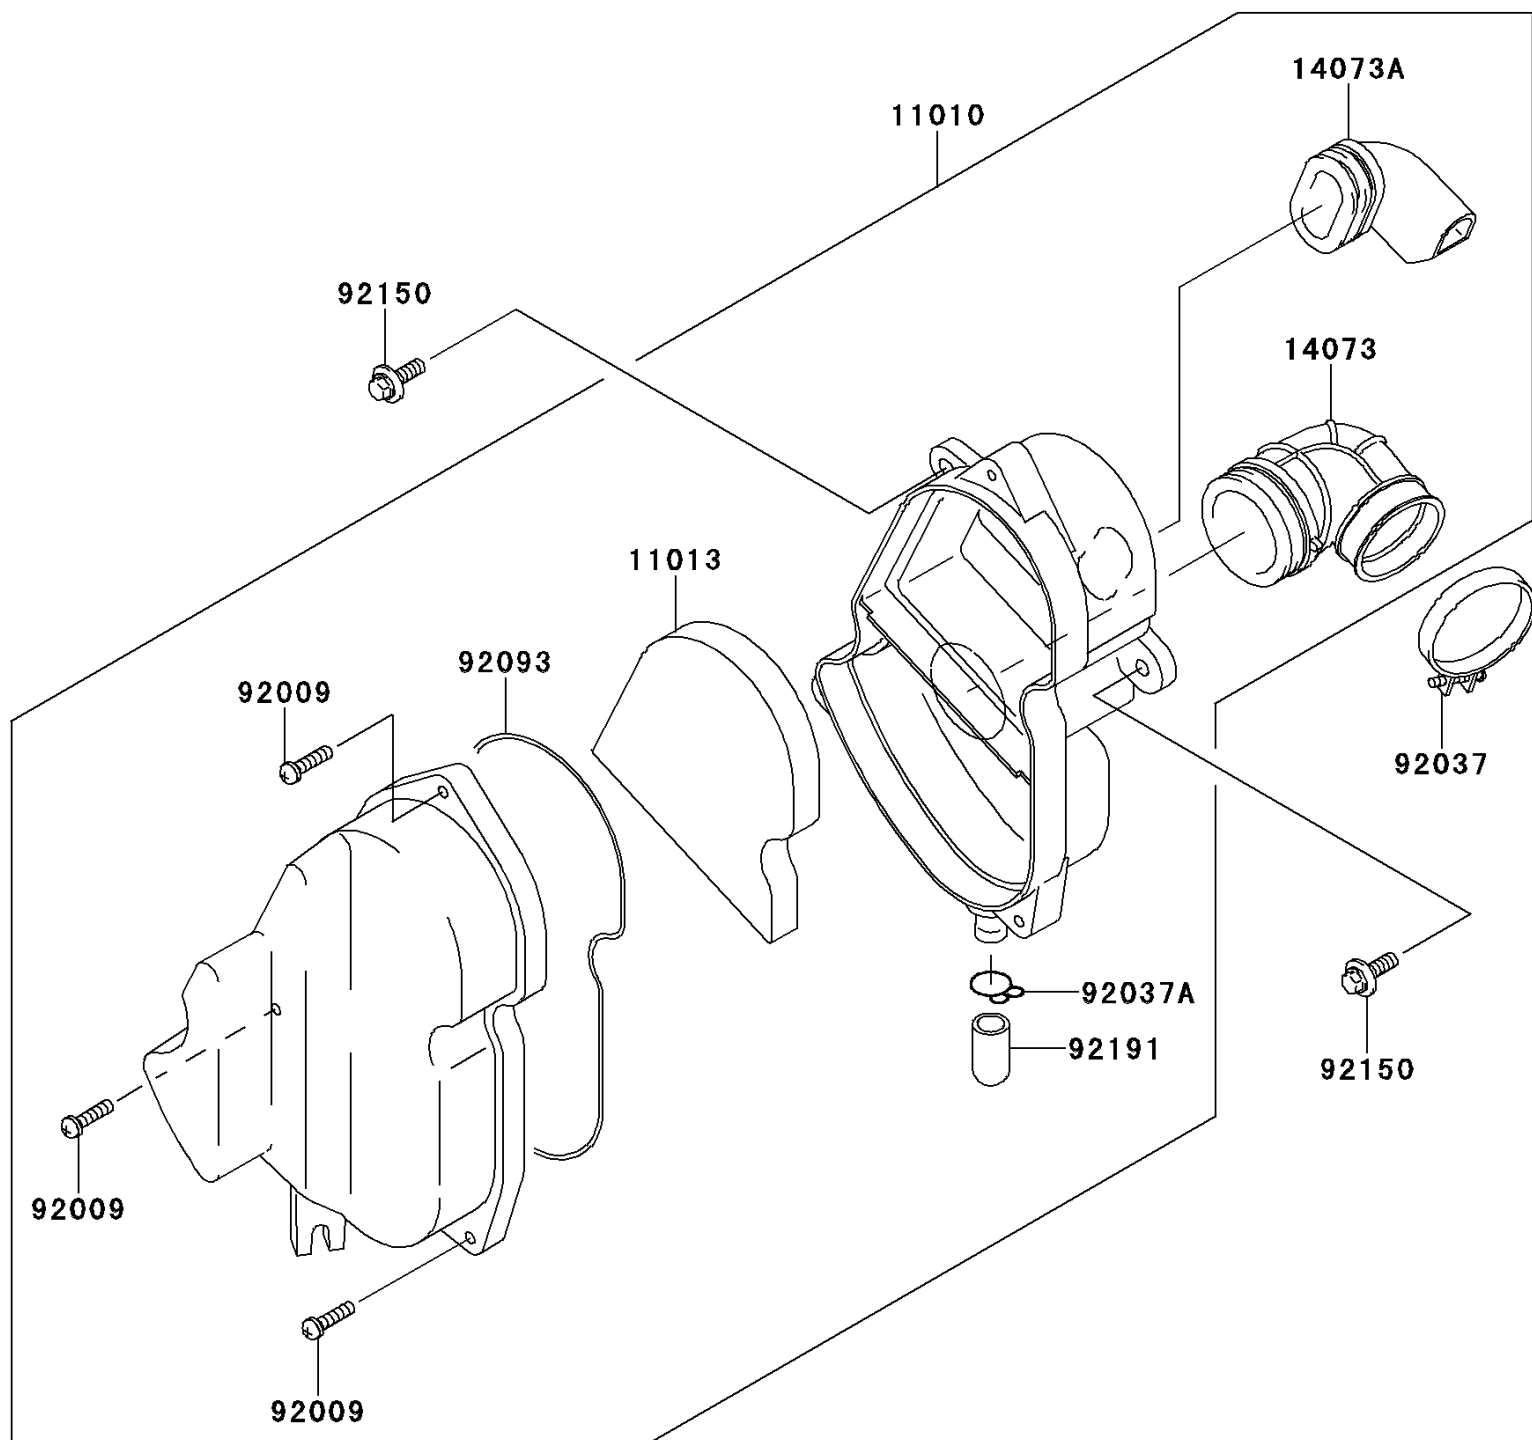

2011 KLX®110 PARTS DIAGRAM

Air Cleaner

E1130

2011 KLX®110 PARTS LIST

Air Cleaner

ITEM NAME	PART NUMBER	QUANTITY
FILTER-ASSY-AIR (Ref # 11010)	11010-1773	1
ELEMENT-AIR FILTER (Ref # 11013)	11013-1294	1
DUCT,CARBURETOR (Ref # 14073)	14073-1819	1
DUCT,IN (Ref # 14073A)	14073-1820	1
SCREW,M5X20 (Ref # 92009)	92009-1990	1
CLAMP (Ref # 92037)	92037-1305	1
CLAMP,14.5MM (Ref # 92037A)	92037-1900	1
SEAL,AIR CLEANER (Ref # 92093)	92093-1560	1
BOLT,FLANGED,6X20 (Ref # 92150)	92150-1339	1
TUBE (Ref # 92191)	92191-1704	1