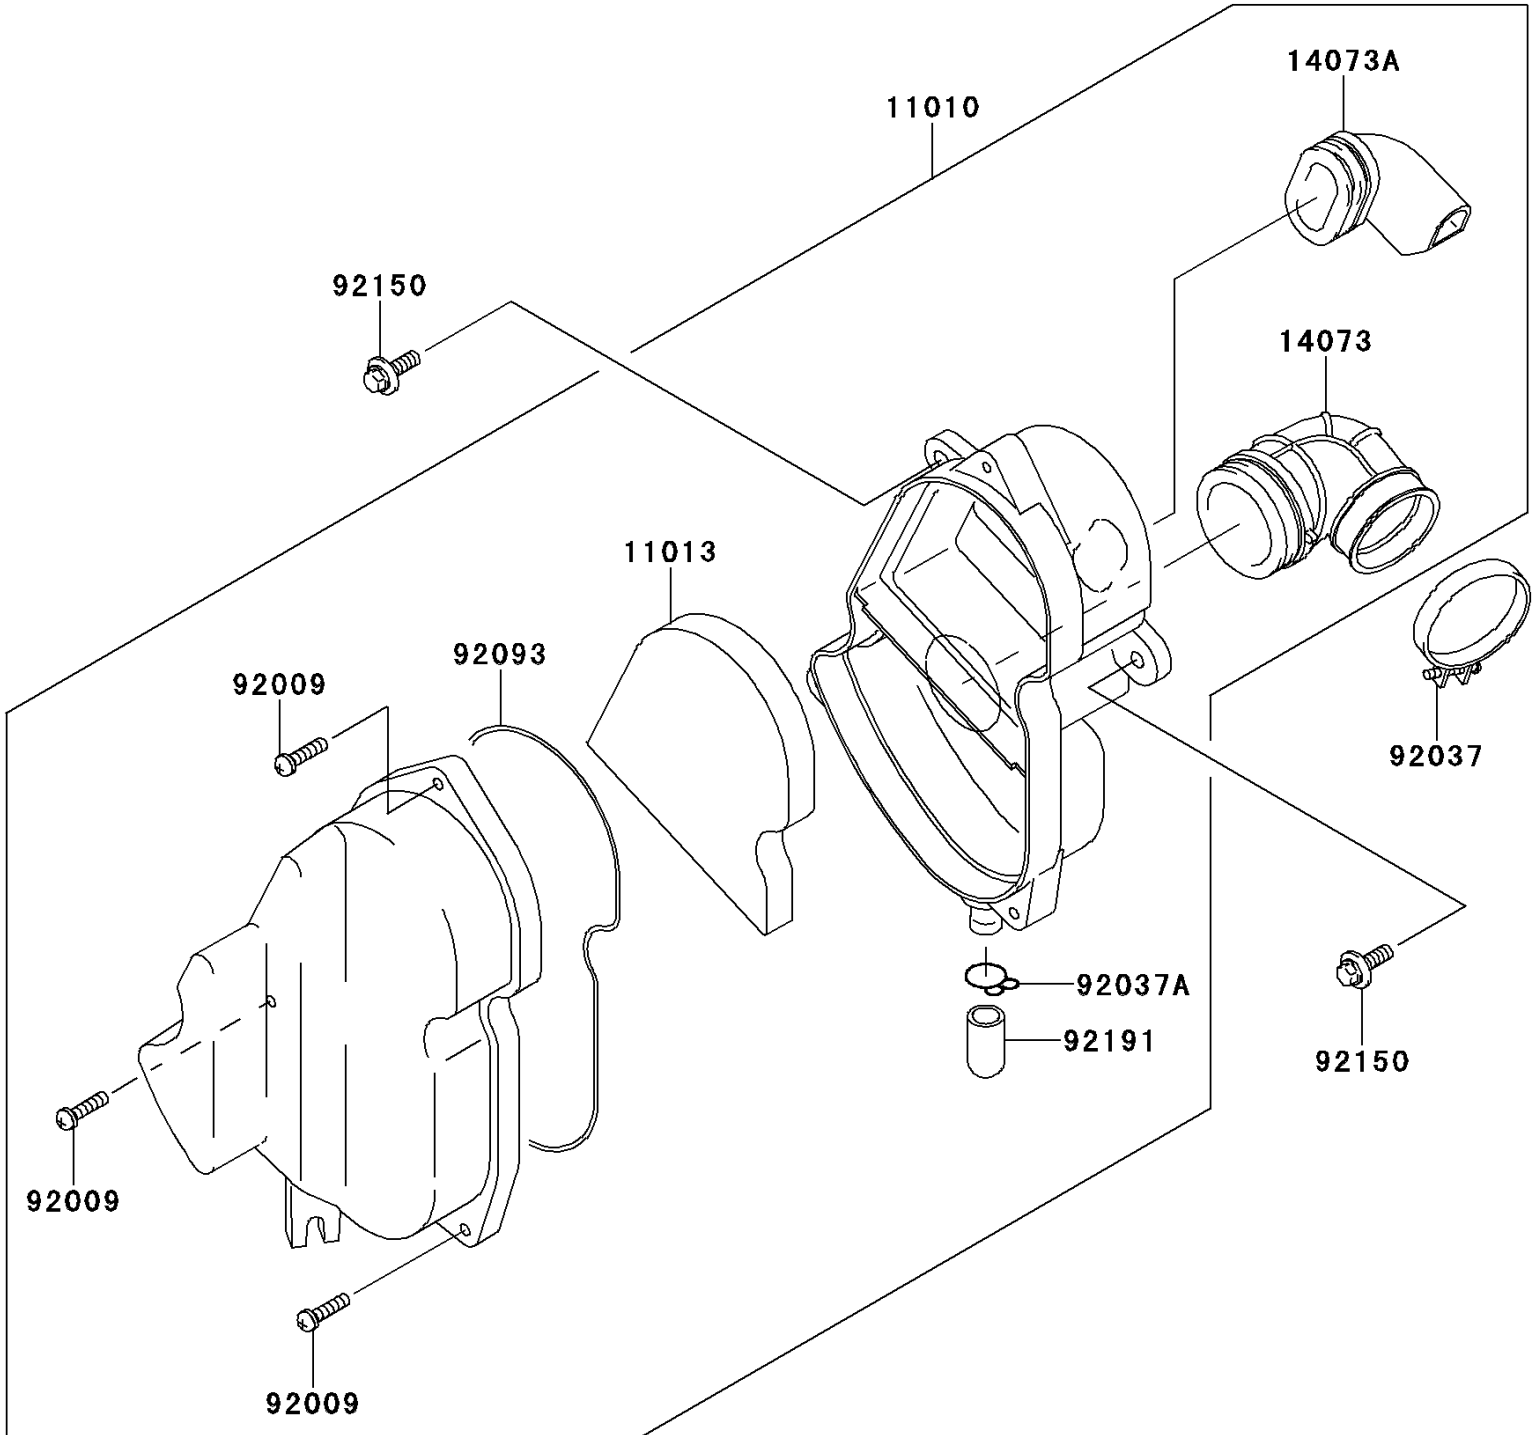

2010 KLX®110 PARTS DIAGRAM

Air Cleaner

E1130

2010 KLX®110 PARTS LIST

Air Cleaner

| ITEM NAME | PART NUMBER | QUANTITY |
|----------------------------------|-------------|----------|
| FILTER-ASSY-AIR (Ref # 11010) | 11010-1773 | 1 |
| ELEMENT-AIR FILTER (Ref # 11013) | 11013-1294 | 1 |
| DUCT,CARBURETOR (Ref # 14073) | 14073-1819 | 1 |
| DUCT,IN (Ref # 14073A) | 14073-1820 | 1 |
| SCREW,M5X20 (Ref # 92009) | 92009-1990 | 3 |
| CLAMP (Ref # 92037) | 92037-1305 | 1 |
| CLAMP,14.5MM (Ref # 92037A) | 92037-1900 | 1 |
| SEAL,AIR CLEANER (Ref # 92093) | 92093-1560 | 1 |
| BOLT,FLANGED,6X20 (Ref # 92150) | 92150-1339 | 2 |
| TUBE (Ref # 92191) | 92191-1704 | 1 |