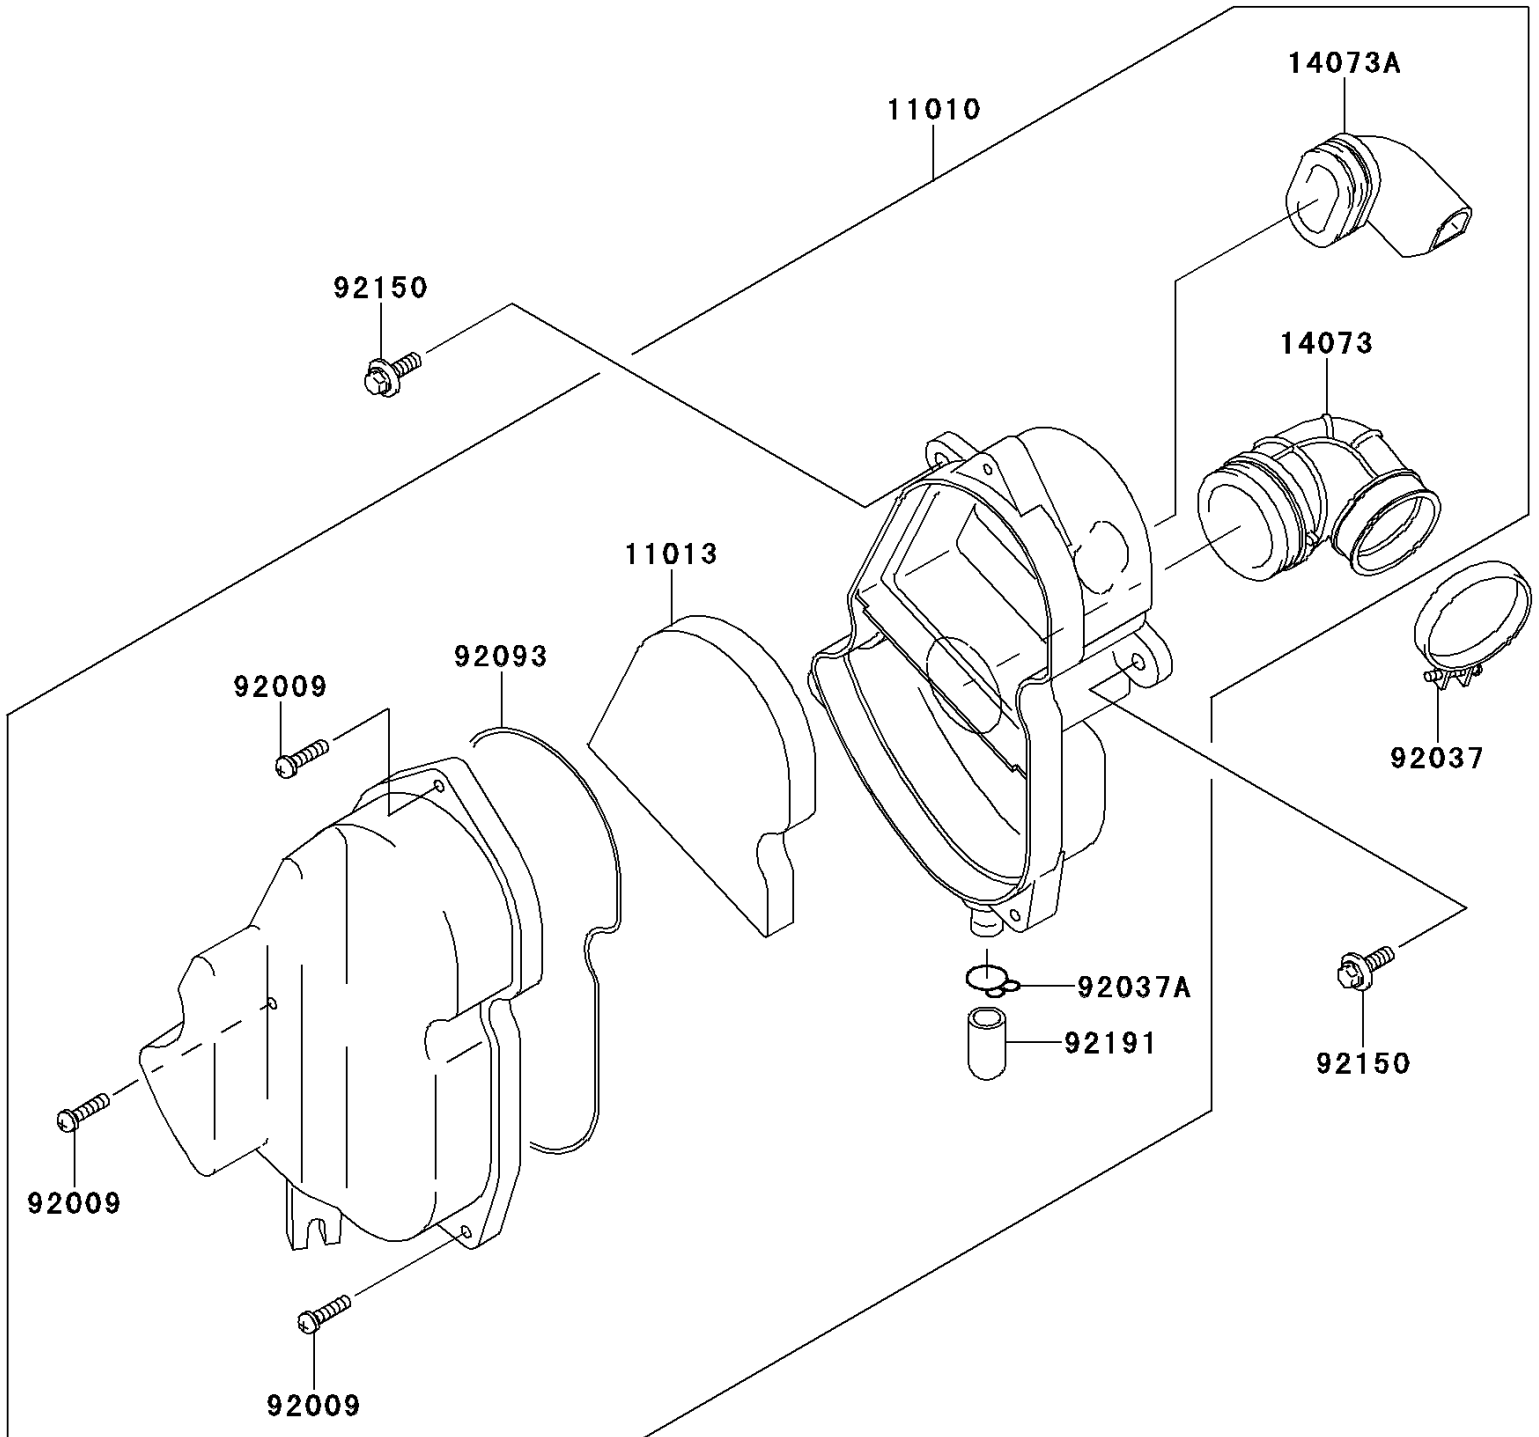

2010 KLX® 110 PARTS DIAGRAM

Air Cleaner

E1130

2010 KLX®110 PARTS LIST

Air Cleaner

ITEM NAME	PART NUMBER	QUANTITY
FILTER-ASSY-AIR (Ref # 11010)	11010-1773	1
ELEMENT-AIR FILTER (Ref # 11013)	11013-1294	1
DUCT,CARBURETOR (Ref # 14073)	14073-1819	1
DUCT,IN (Ref # 14073A)	14073-1820	1
SCREW,M5X20 (Ref # 92009)	92009-1990	1
CLAMP (Ref # 92037)	92037-1305	1
CLAMP,14.5MM (Ref # 92037A)	92037-1900	1
SEAL,AIR CLEANER (Ref # 92093)	92093-1560	1
BOLT,FLANGED,6X20 (Ref # 92150)	92150-1339	1
TUBE (Ref # 92191)	92191-1704	1