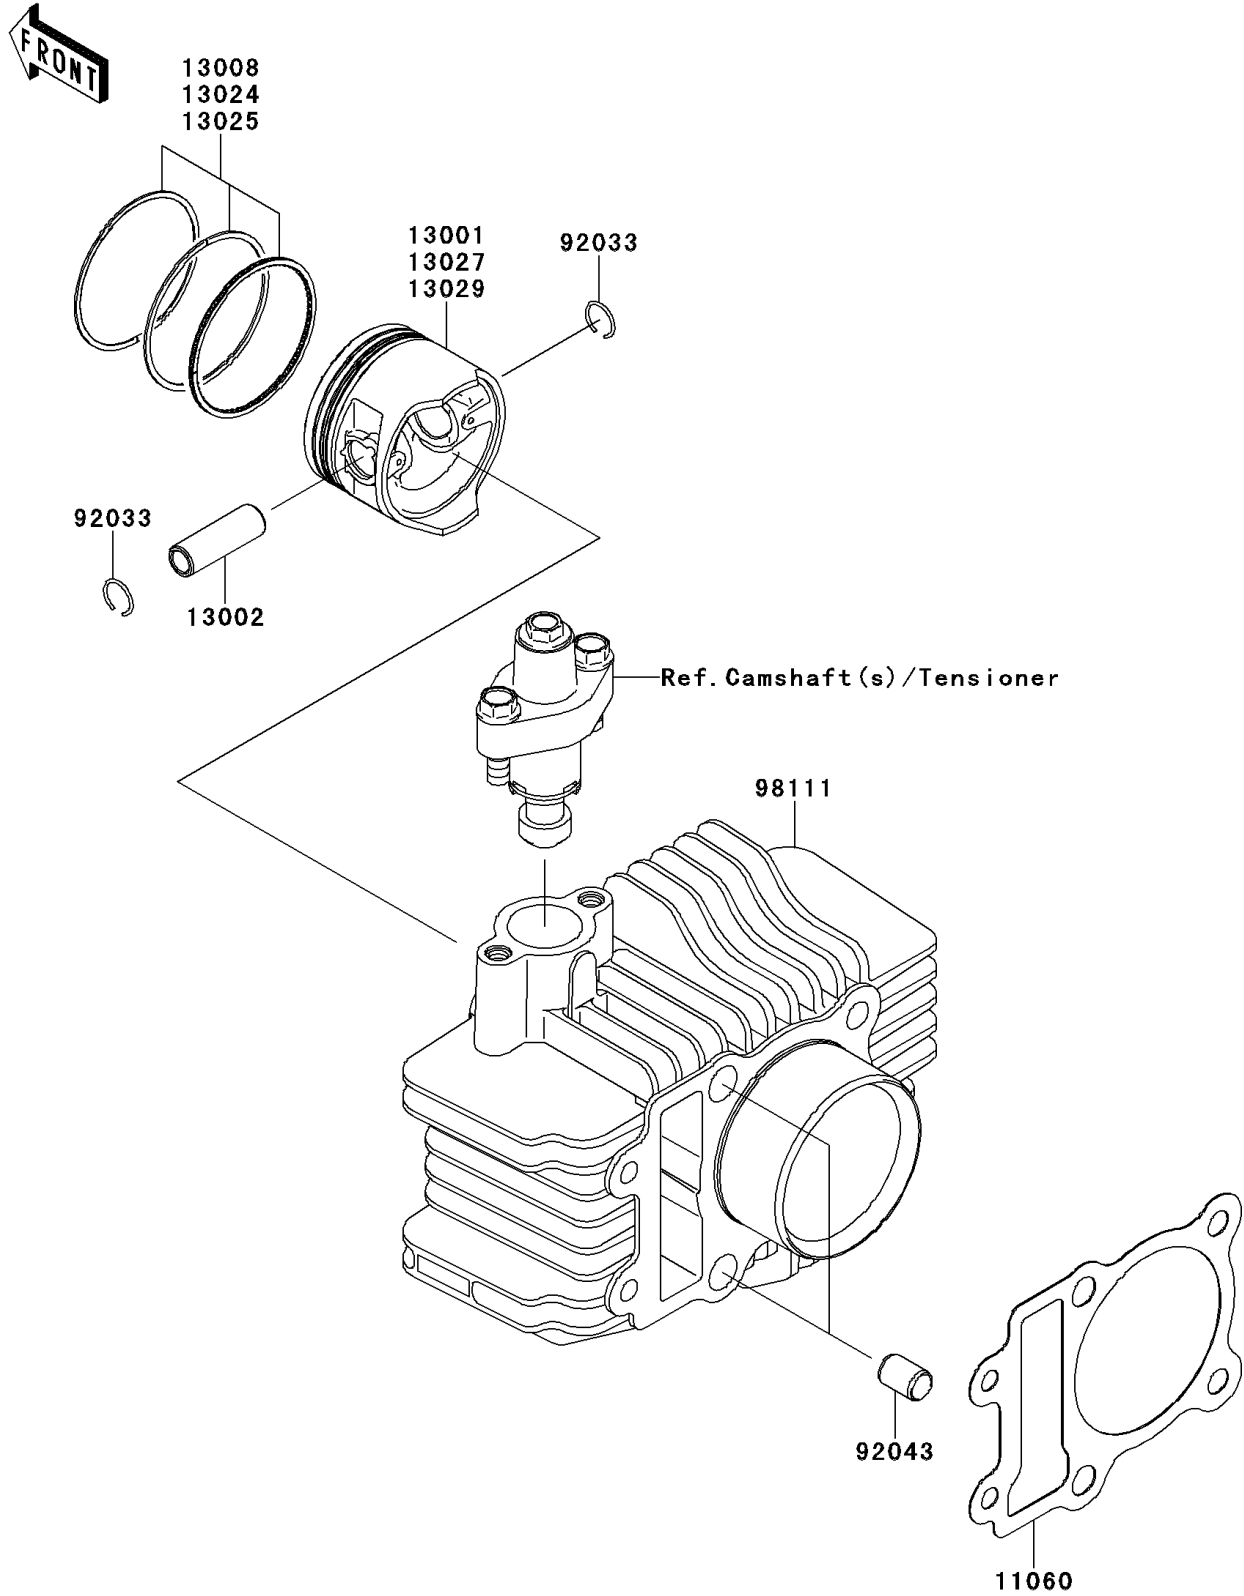

2014 KLX® 110 PARTS DIAGRAM

Cylinder/Piston(s)

E1120

2014 KLX® 110 PARTS LIST

Cylinder/Piston(s)

ITEM NAME	PART NUMBER	QUANTITY
GASKET,CYLINDER BASE (Ref # 11060)	11060-1754	1
PISTON-ENGINE,STD (Ref # 13001)	13001-0118	1
PIN-PISTON (Ref # 13002)	13002-0031	1
RING-SET-PISTON (Ref # 13008)	13008-0011	1
RING-SET-PISTON LL,O/S 1.00 (Ref # 13024)	13024-0007	1
RING-SET-PISTON L,O/S 0.50 (Ref # 13025)	13025-0008	1
PISTON-ENGINE LL (Ref # 13027)	13027-0015	1
PISTON-ENGINE L (Ref # 13029)	13029-0020	1
RING-SNAP (Ref # 92033)	92033-1072	2
PIN,8.2X10X14 (Ref # 92043)	92043-0100	2
CYLINDER-COMP-ENGINE (Ref # 98111)	98111-1083	1