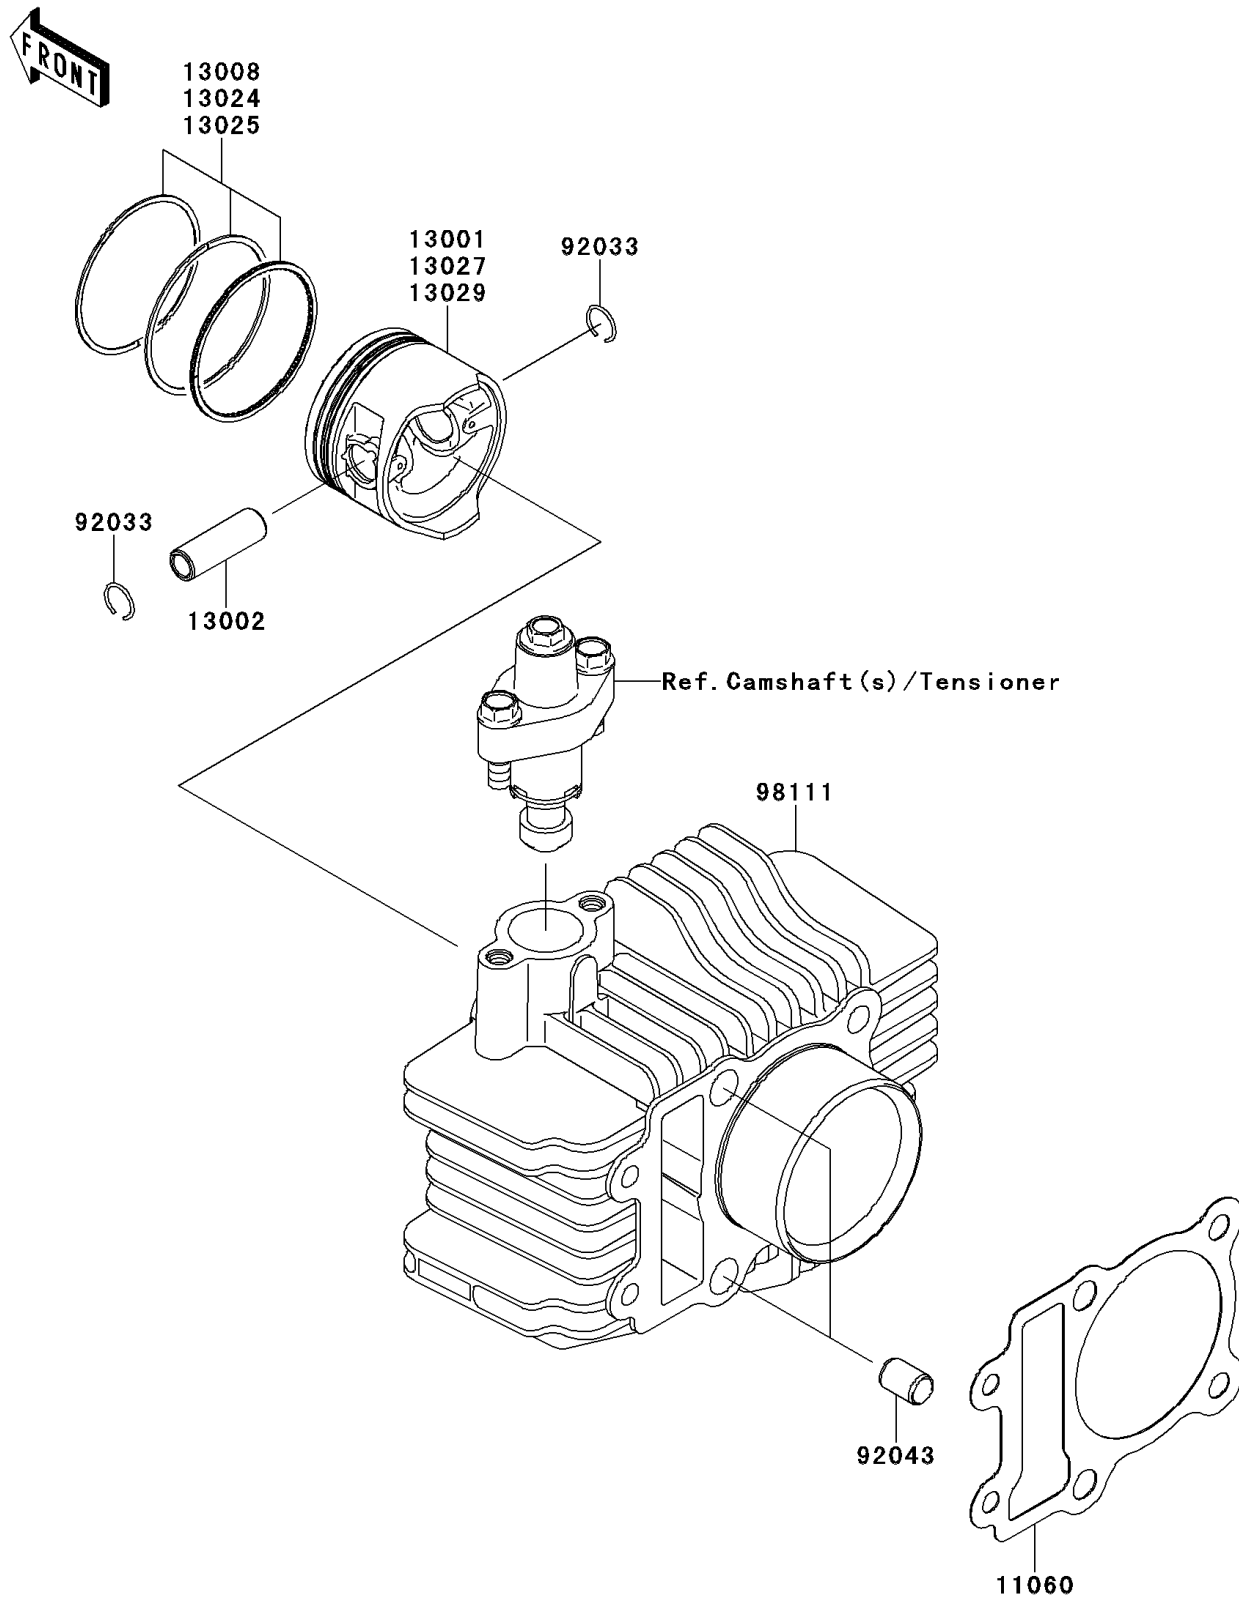

2012 KLX[®]110

PARTS DIAGRAM

Cylinder/Piston(s)

E1120

2012 KLX[®]110

PARTS LIST

Cylinder/Piston(s)

ITEM NAME	PART NUMBER	QUANTITY
GASKET,CYLINDER BASE (Ref # 11060)	11060-1754	1
PISTON-ENGINE,STD (Ref # 13001)	13001-0118	1
PIN-PISTON (Ref # 13002)	13002-0031	1
RING-SET-PISTON (Ref # 13008)	13008-0011	1
RING-SET-PISTON LL,O/S 1.00 (Ref # 13024)	13024-0007	1
RING-SET-PISTON L,O/S 0.50 (Ref # 13025)	13025-0008	1
PISTON-ENGINE LL (Ref # 13027)	13027-0015	1
PISTON-ENGINE L (Ref # 13029)	13029-0020	1
RING-SNAP (Ref # 92033)	92033-1072	2
PIN,8.2X10X14 (Ref # 92043)	92043-0100	2
CYLINDER-COMP-ENGINE (Ref # 98111)	98111-1083	1