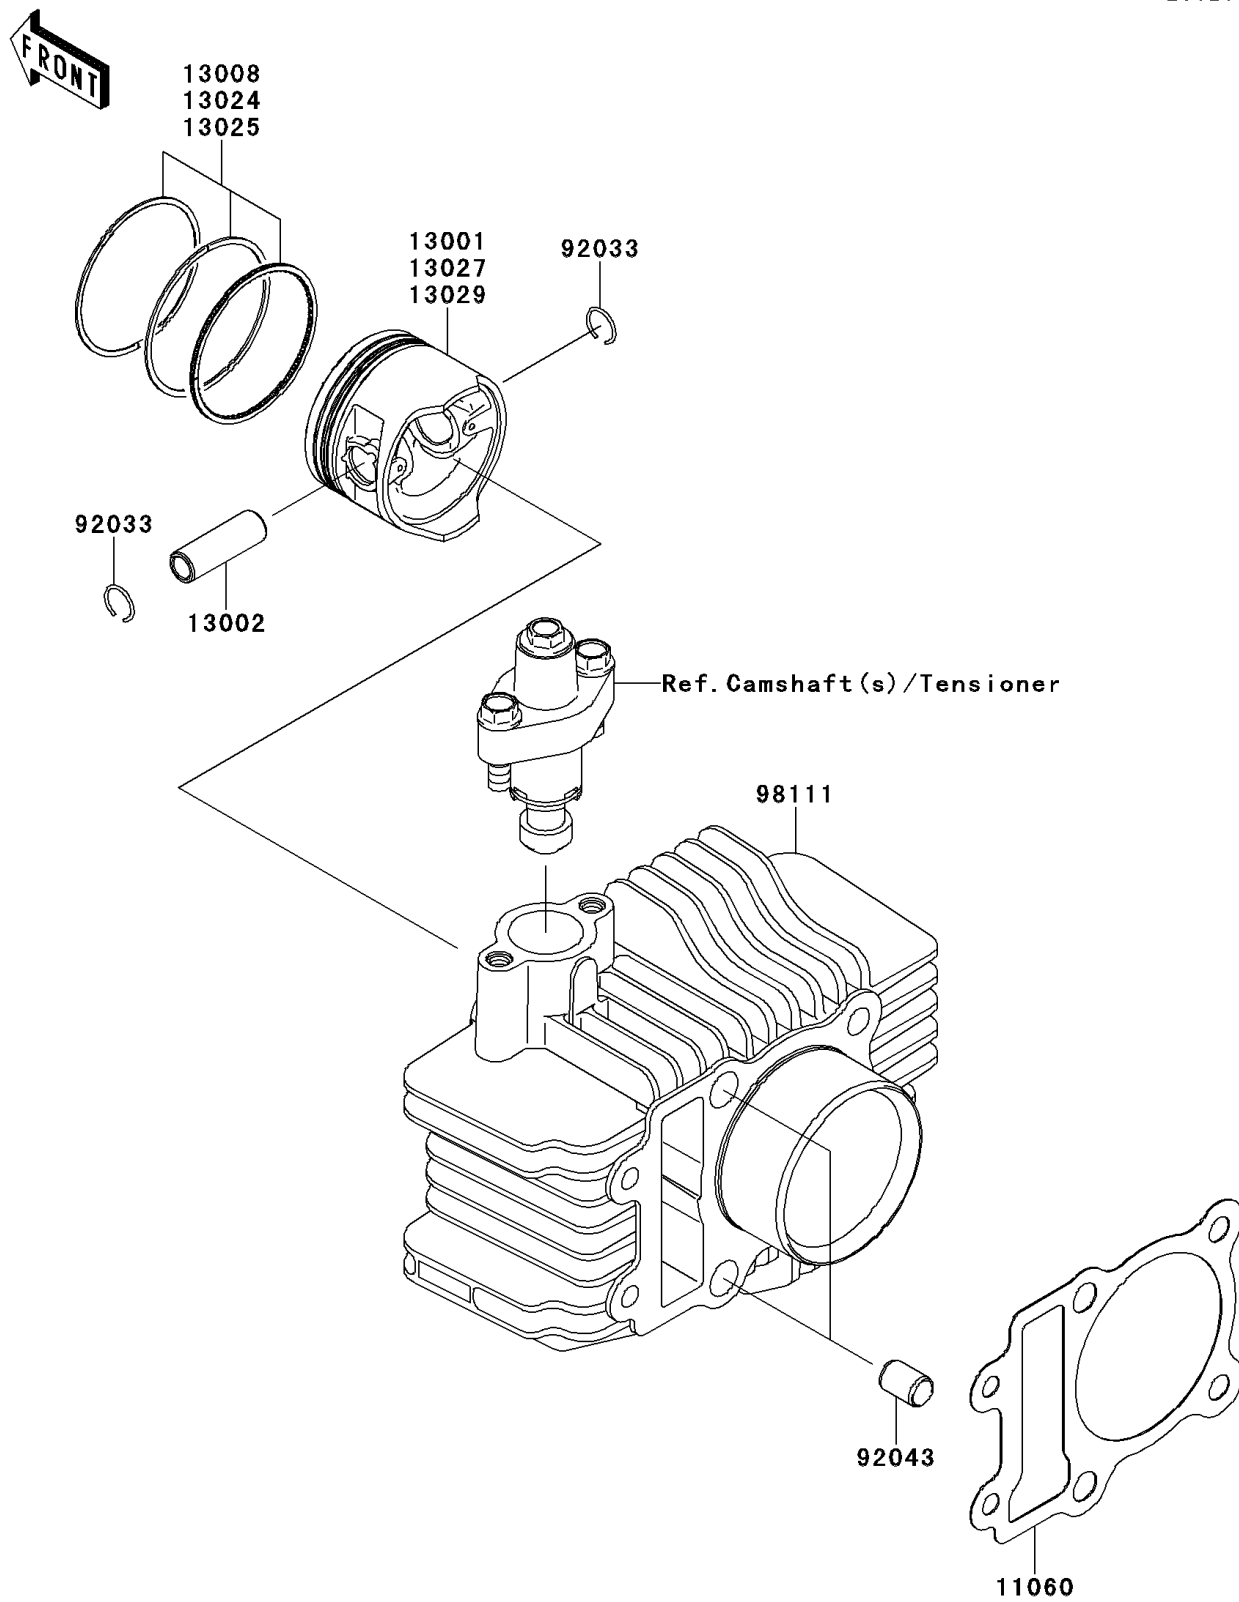

2011 KLX® 110 PARTS DIAGRAM

Cylinder/Piston(s)

E1120

2011 KLX®110 PARTS LIST

Cylinder/Piston(s)

ITEM NAME	PART NUMBER	QUANTITY
GASKET,CYLINDER BASE (Ref # 11060)	11060-1754	1
PISTON-ENGINE,STD (Ref # 13001)	13001-0118	1
PIN-PISTON (Ref # 13002)	13002-0031	1
RING-SET-PISTON (Ref # 13008)	13008-0011	1
RING-SET-PISTON LL,O/S 1.00 (Ref # 13024)	13024-0007	1
RING-SET-PISTON L,O/S 0.50 (Ref # 13025)	13025-0008	1
PISTON-ENGINE LL (Ref # 13027)	13027-0015	1
PISTON-ENGINE L (Ref # 13029)	13029-0020	1
RING-SNAP (Ref # 92033)	92033-1072	1
PIN,8.2X10X14 (Ref # 92043)	92043-0100	1
CYLINDER-COMP-ENGINE (Ref # 98111)	98111-1083	1