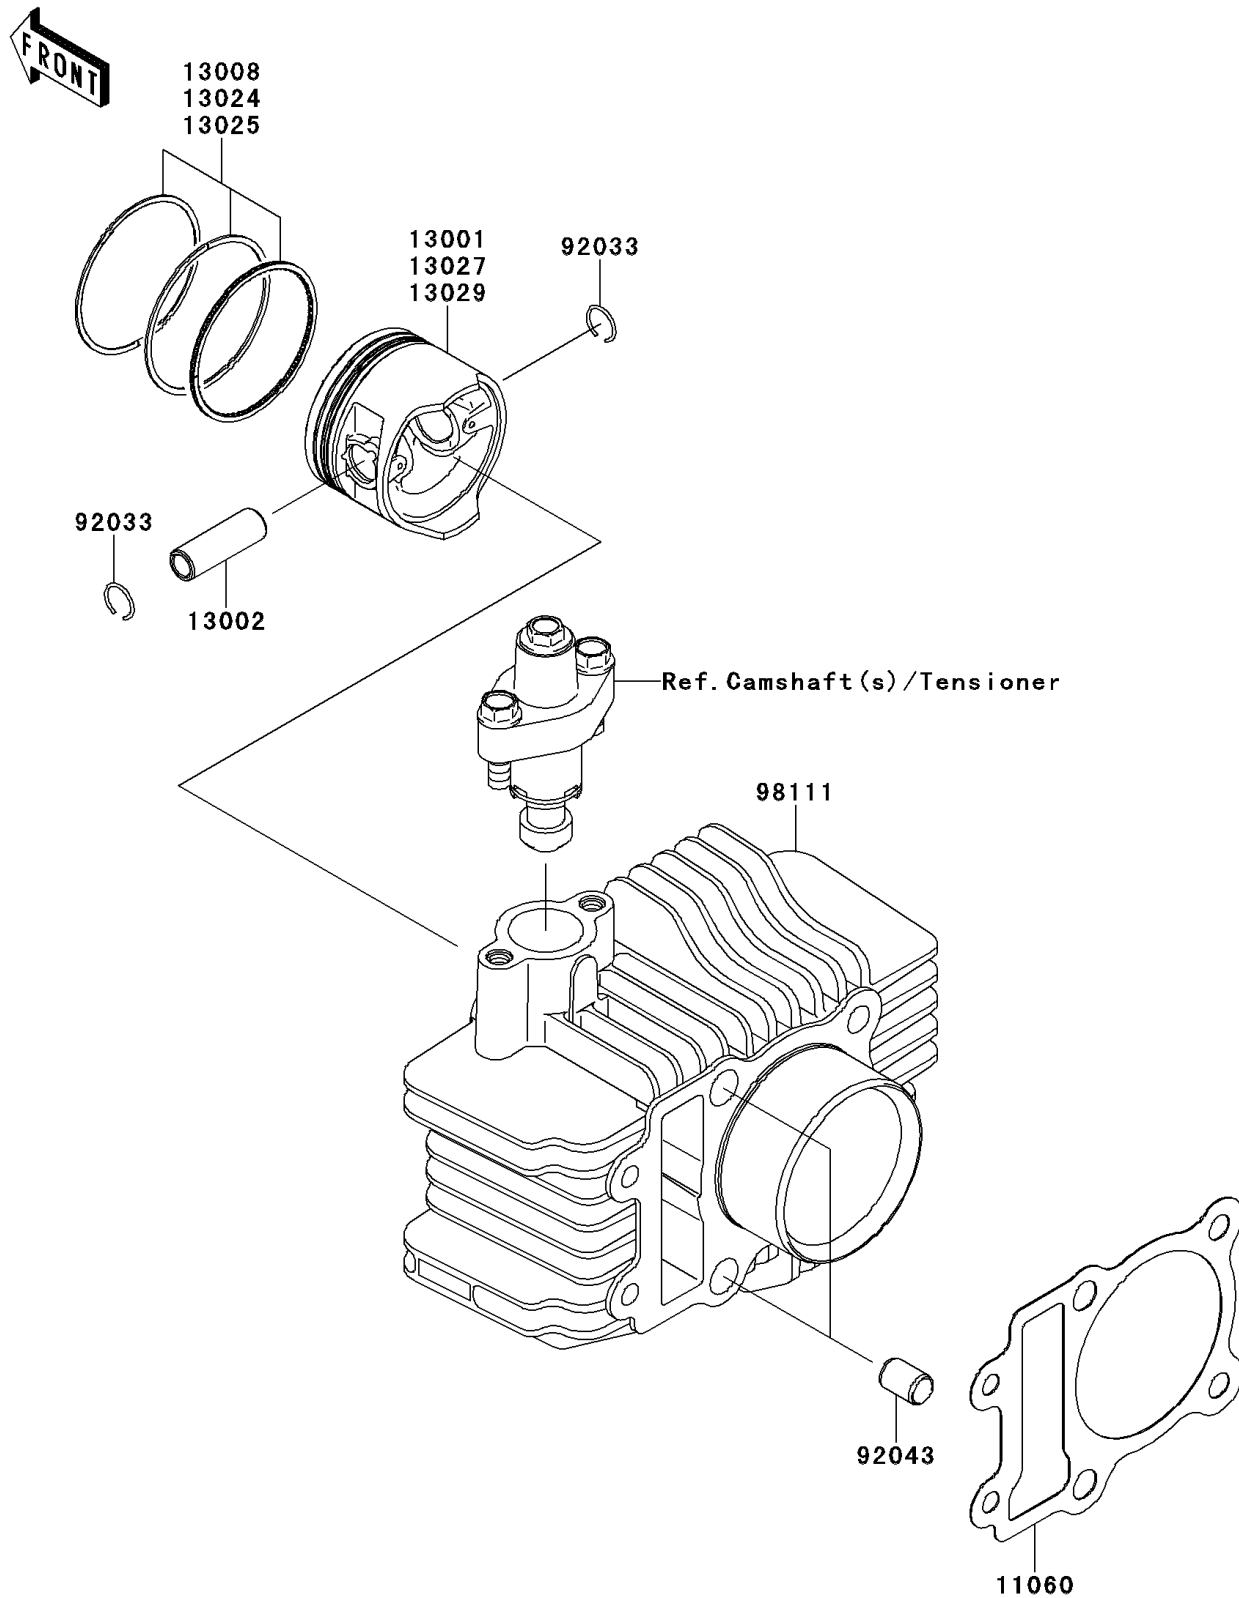

2010 KLX®110 PARTS DIAGRAM

Cylinder/Piston(s)

E1120

2010 KLX®110 PARTS LIST

Cylinder/Piston(s)

ITEM NAME	PART NUMBER	QUANTITY
GASKET,CYLINDER BASE (Ref # 11060)	11060-1754	1
PISTON-ENGINE,STD (Ref # 13001)	13001-0118	1
PIN-PISTON (Ref # 13002)	13002-0031	1
RING-SET-PISTON (Ref # 13008)	13008-0011	1
RING-SET-PISTON LL,O/S 1.00 (Ref # 13024)	13024-0007	1
RING-SET-PISTON L,O/S 0.50 (Ref # 13025)	13025-0008	1
PISTON-ENGINE LL (Ref # 13027)	13027-0015	1
PISTON-ENGINE L (Ref # 13029)	13029-0020	1
RING-SNAP (Ref # 92033)	92033-1072	1
PIN,8.2X10X14 (Ref # 92043)	92043-0100	1
CYLINDER-COMP-ENGINE (Ref # 98111)	98111-1083	1