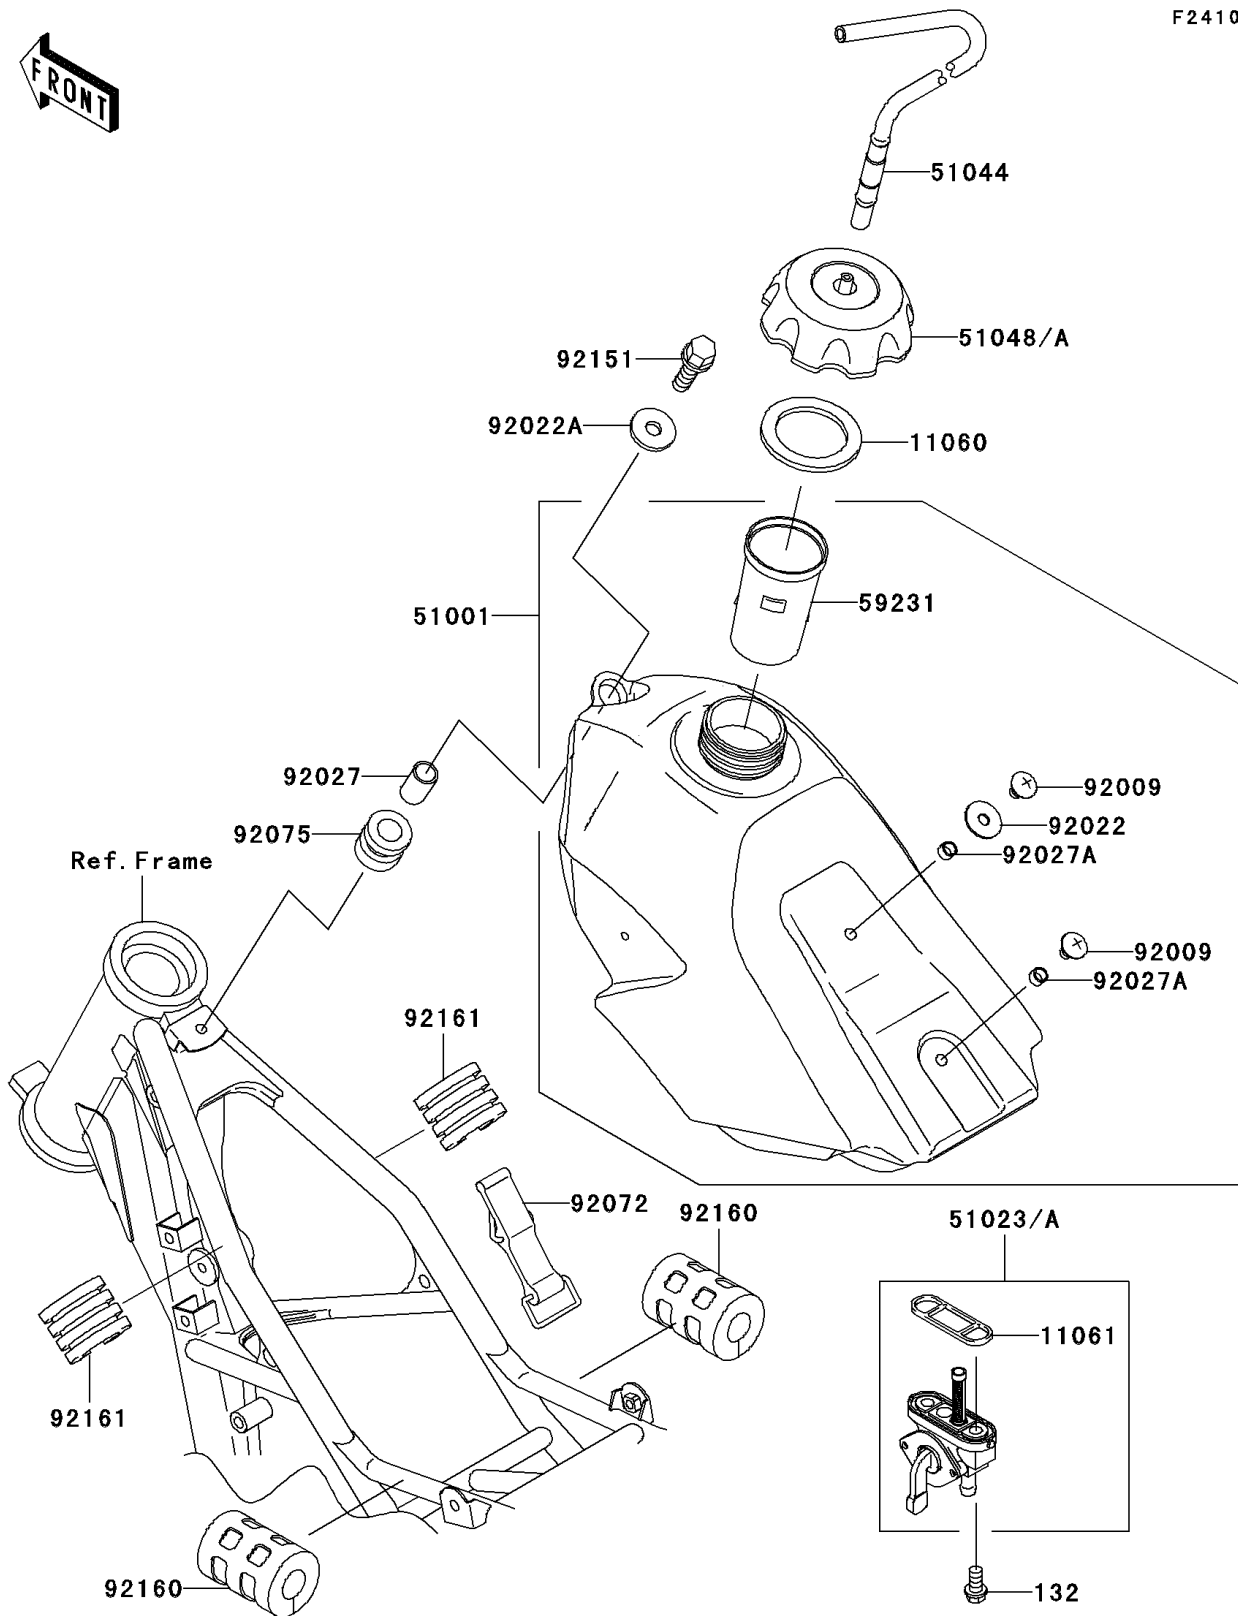

2009 KX™100 PARTS DIAGRAM

Fuel Tank

F2410

2009 KX™100 PARTS LIST

Fuel Tank

ITEM NAME	PART NUMBER	QUANTITY
BOLT-FLANGED-SMALL,6X12 (Ref # 132)	132BA0612	1
GASKET,FUEL TANK CAP (Ref # 11060)	11060-1340	1
GASKET,FUEL TAP (Ref # 11061)	11061-0181	1
TANK-COMP-FUEL,F.BLACK (Ref # 51001)	51001-1677-6Z	1
TAP-ASSY,FUEL (Ref # 51023A)	51023-0024	1
TUBE-ASSY (Ref # 51044)	51044-0025	1
CAP-ASSY-TANK,FUEL (Ref # 51048)	51048-0014	1
FILLER (Ref # 59231)	59231-1096	1
SCREW,6X10 (Ref # 92009)	92009-1530	1
WASHER,PLAIN,6MM (Ref # 92022)	92022-165	1
WASHER,6.5X24X2 (Ref # 92022A)	92022-1690	1
COLLAR,6.8X10X14 (Ref # 92027)	92027-1966	1
COLLAR,6.2X7.8X5 (Ref # 92027A)	92027-2096	1
BAND,FUEL TANK (Ref # 92072)	92072-1229	1
DAMPER (Ref # 92075)	92075-1787	1
BOLT,FLANGED-SMALL,6X25 (Ref # 92151)	92151-1930	1
DAMPER,FUEL TANK (Ref # 92160)	92160-1236	1
DAMPER,FUEL TANK (Ref # 92161)	92161-1175	1