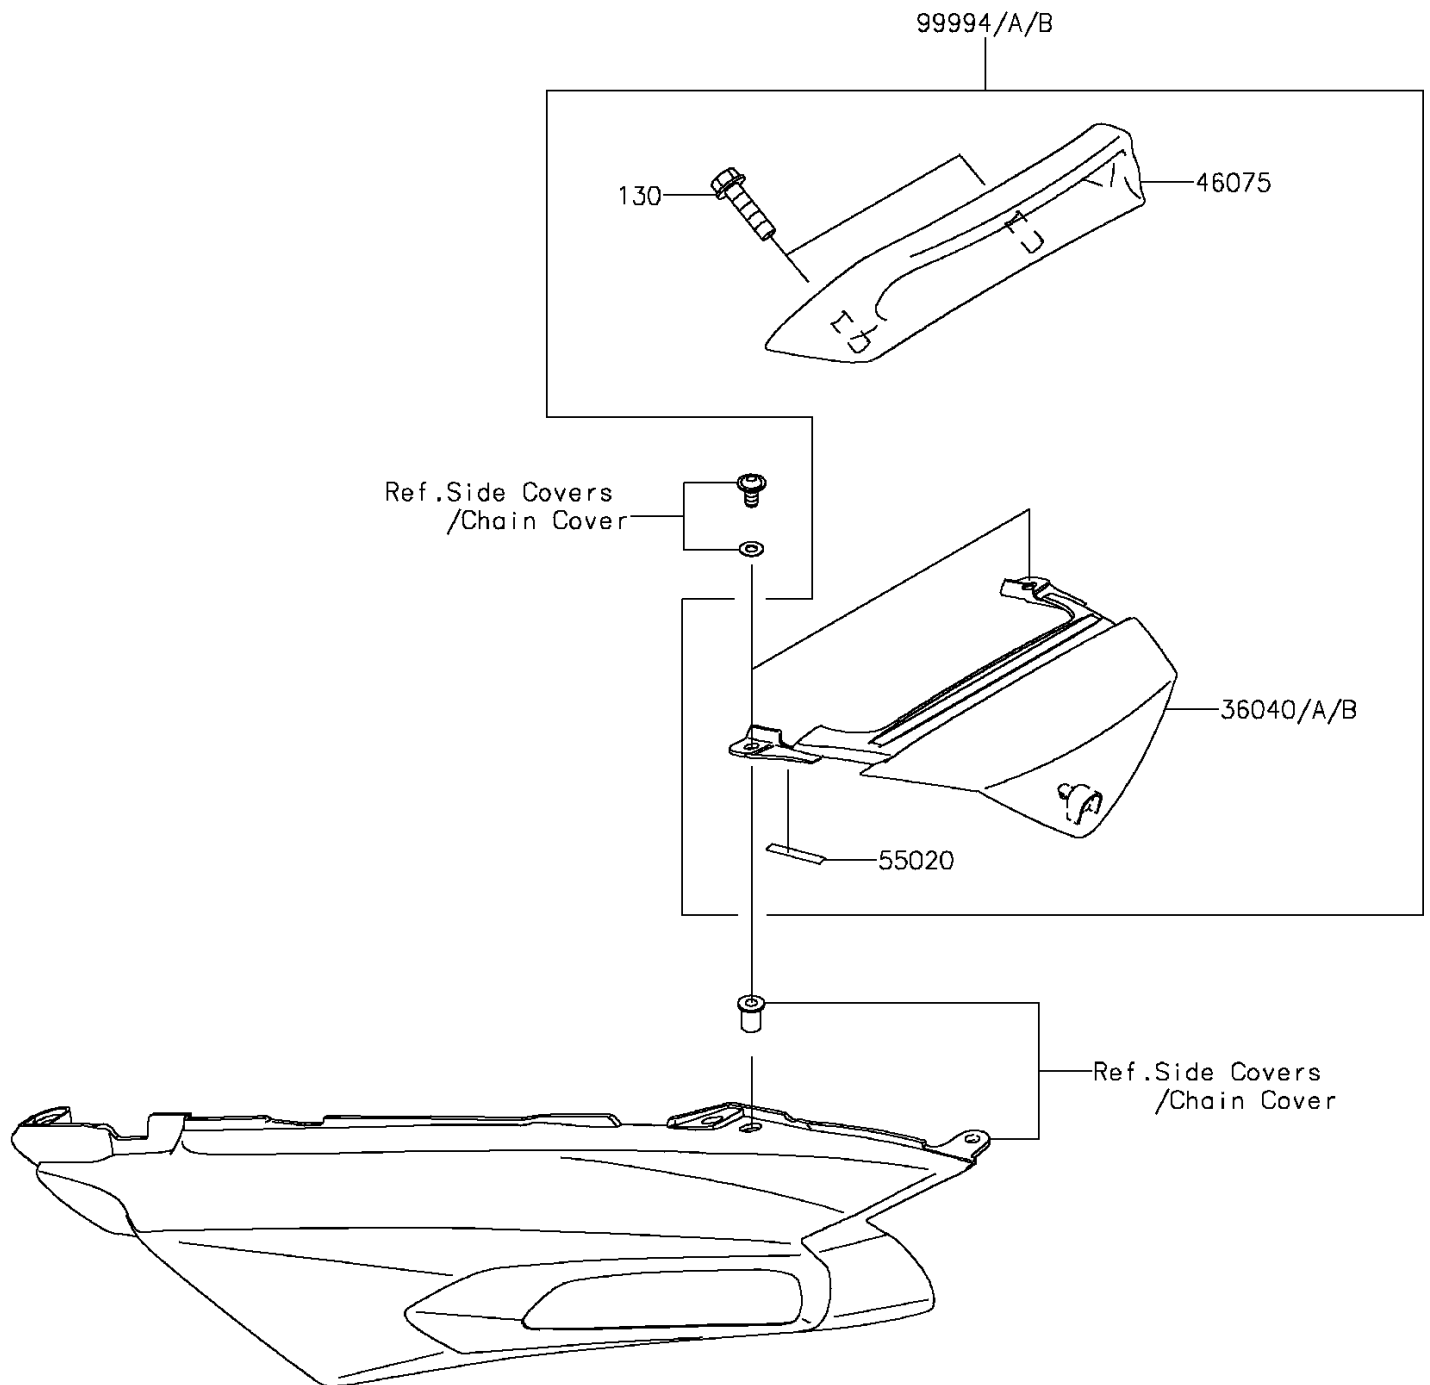

2015 NINJA® ZX™-14R ABS 30TH ANNIVERSARY PARTS DIAGRAM

Accessory(Tail Grip)

F2910

2015 NINJA® ZX™-14R ABS 30TH ANNIVERSARY PARTS LIST

Accessory(Tail Grip)

ITEM NAME	PART NUMBER	QUANTITY
-----------	-------------	----------