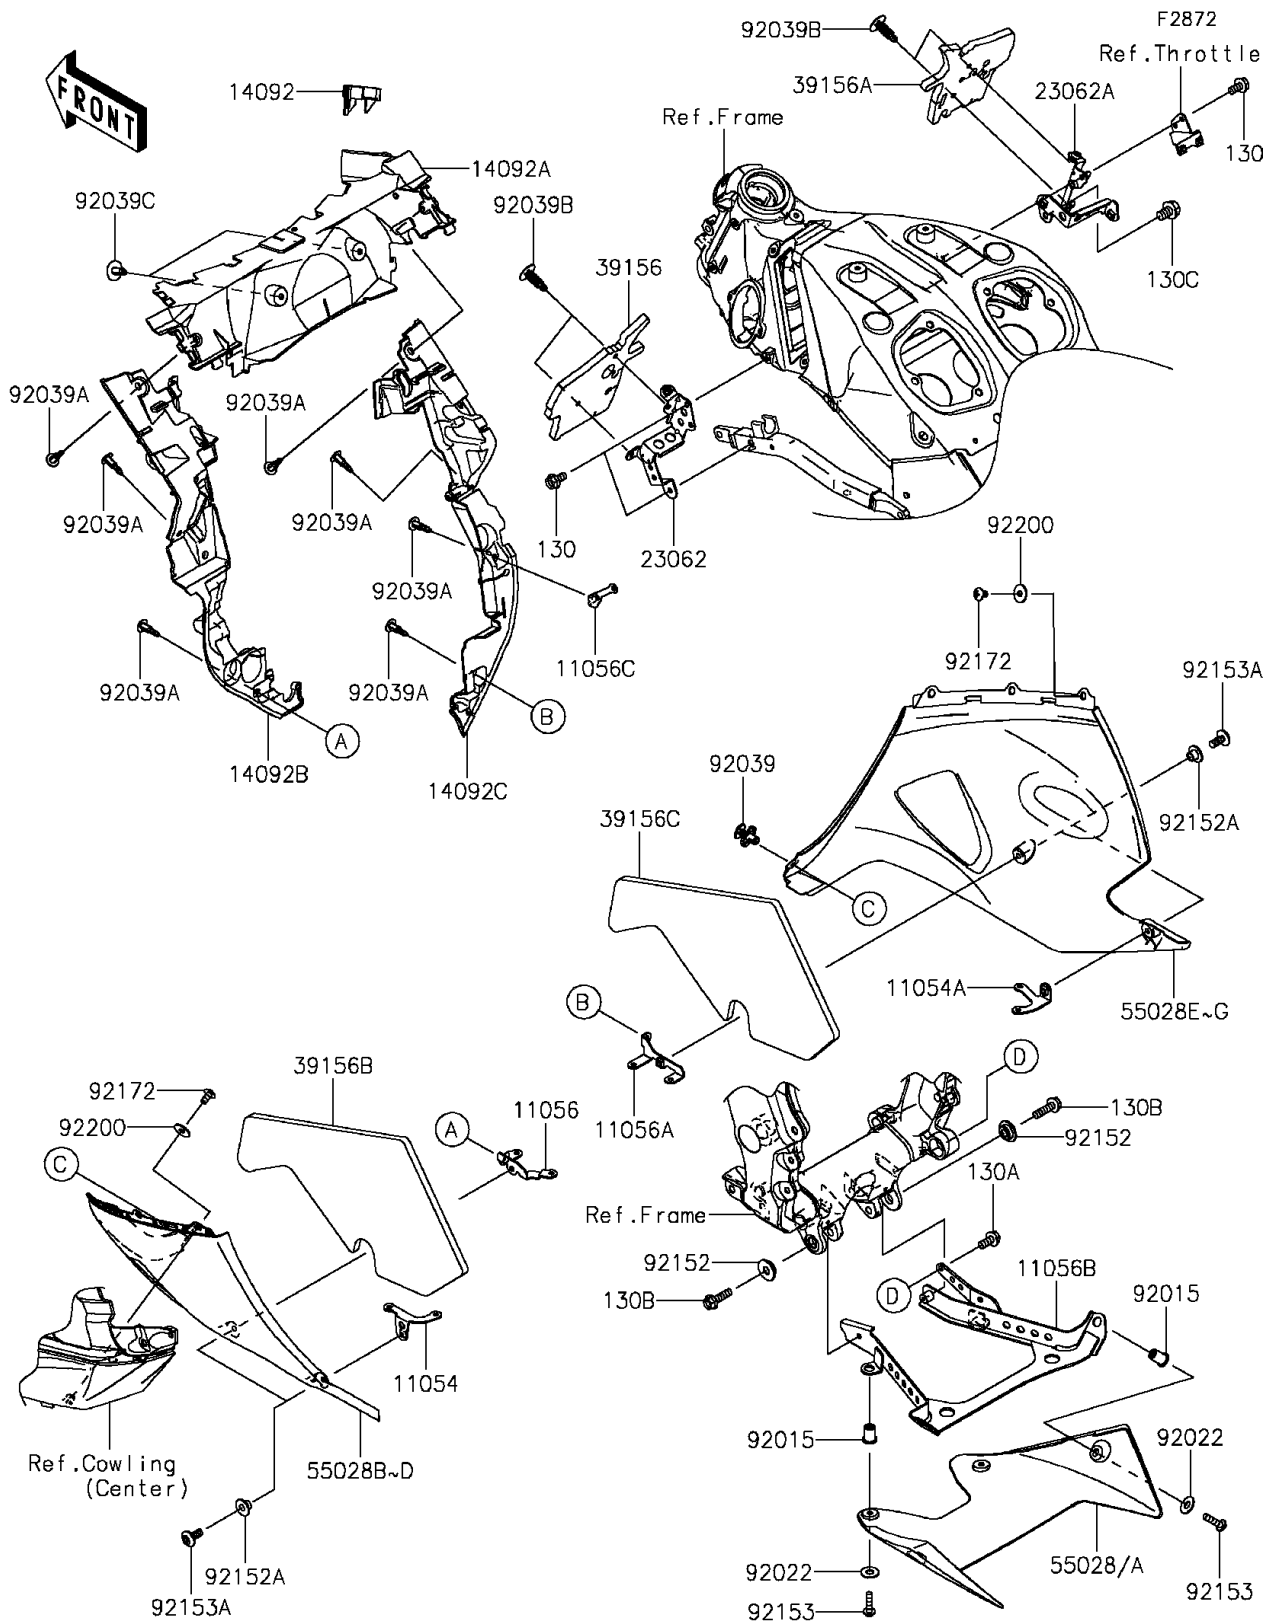

## 2015 NINJA® ZX™-14R ABS 30TH ANNIVERSARY PARTS DIAGRAM

Cowling Lower

## 2015 NINJA® ZX™-14R ABS 30TH ANNIVERSARY PARTS LIST

Cowling Lowers

ITEM NAME	PART NUMBER	QUANTITY
-----------	-------------	----------