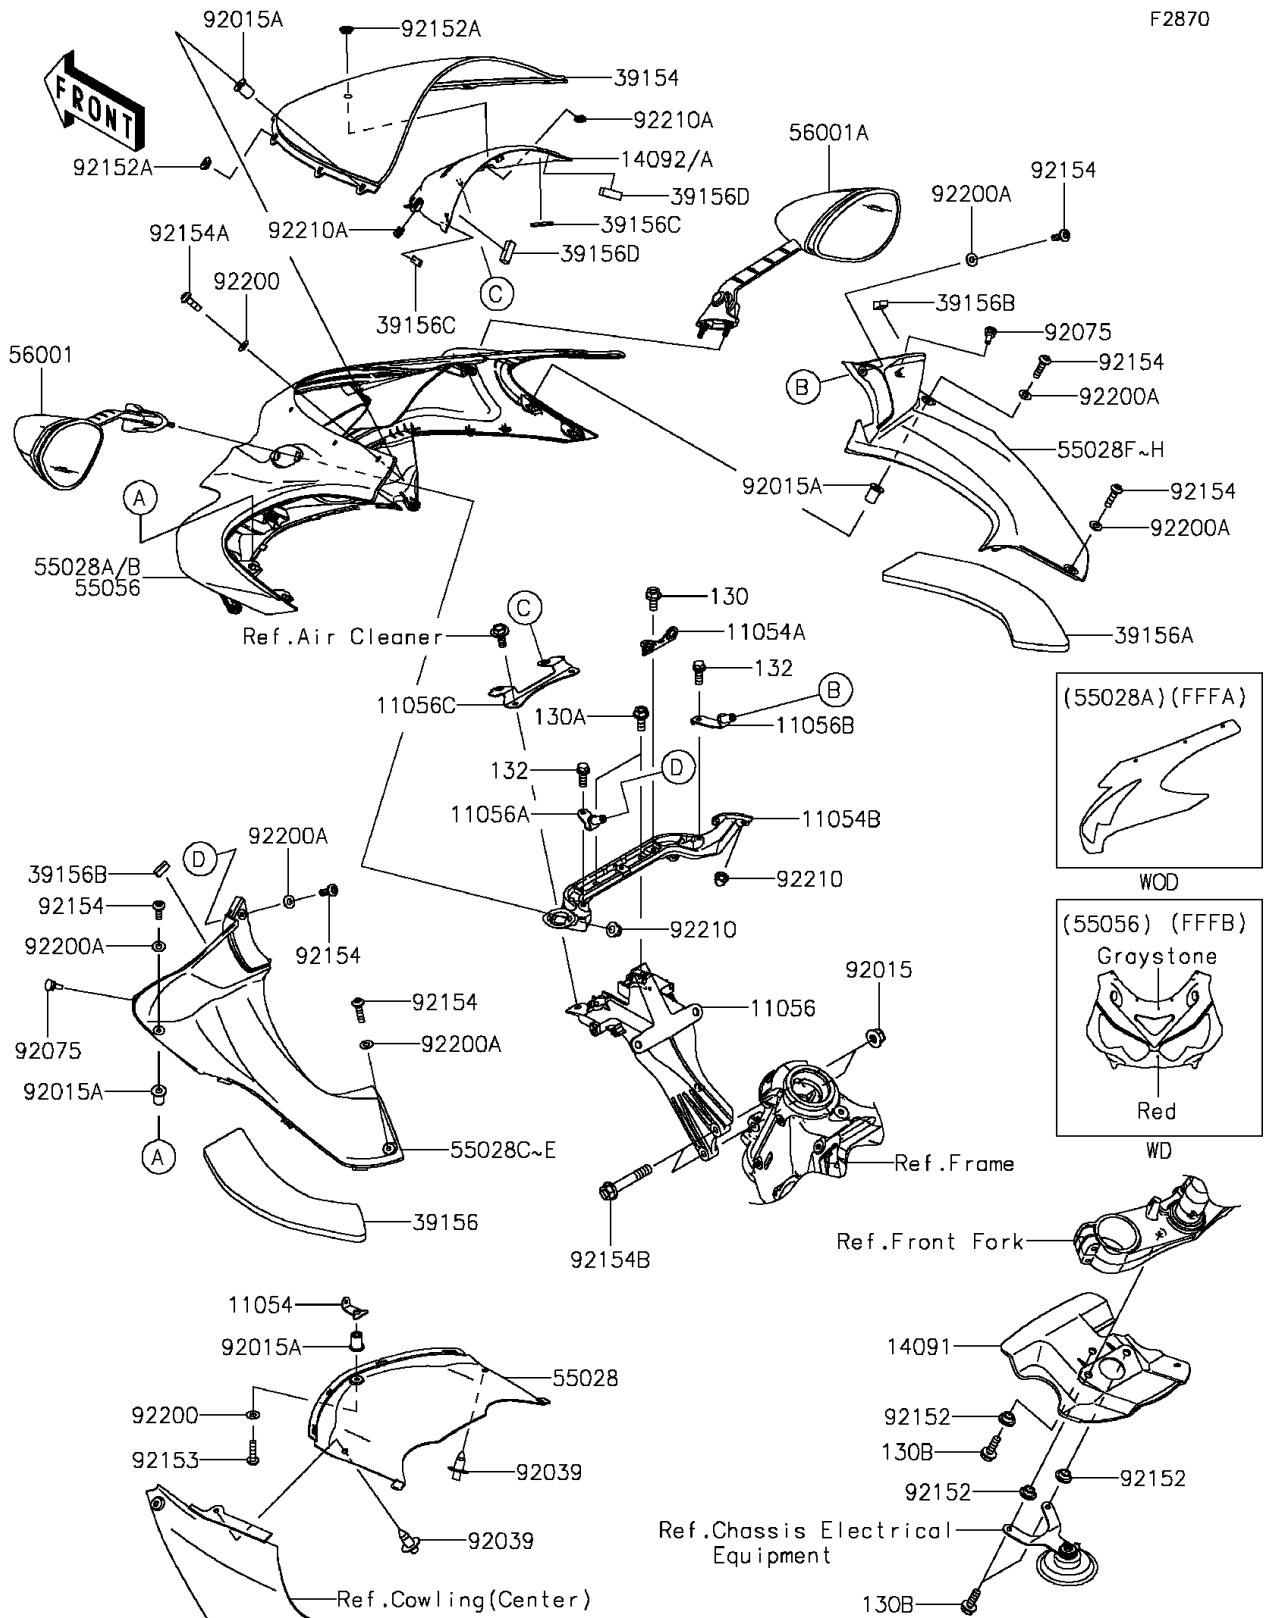

## 2015 NINJA® ZX™-14R ABS 30TH ANNIVERSARY PARTS DIAGRAM

Cowling(Upper)

F2870

## 2015 NINJA® ZX™-14R ABS 30TH ANNIVERSARY PARTS LIST

Cowling(Upper)

ITEM NAME	PART NUMBER	QUANTITY
-----------	-------------	----------