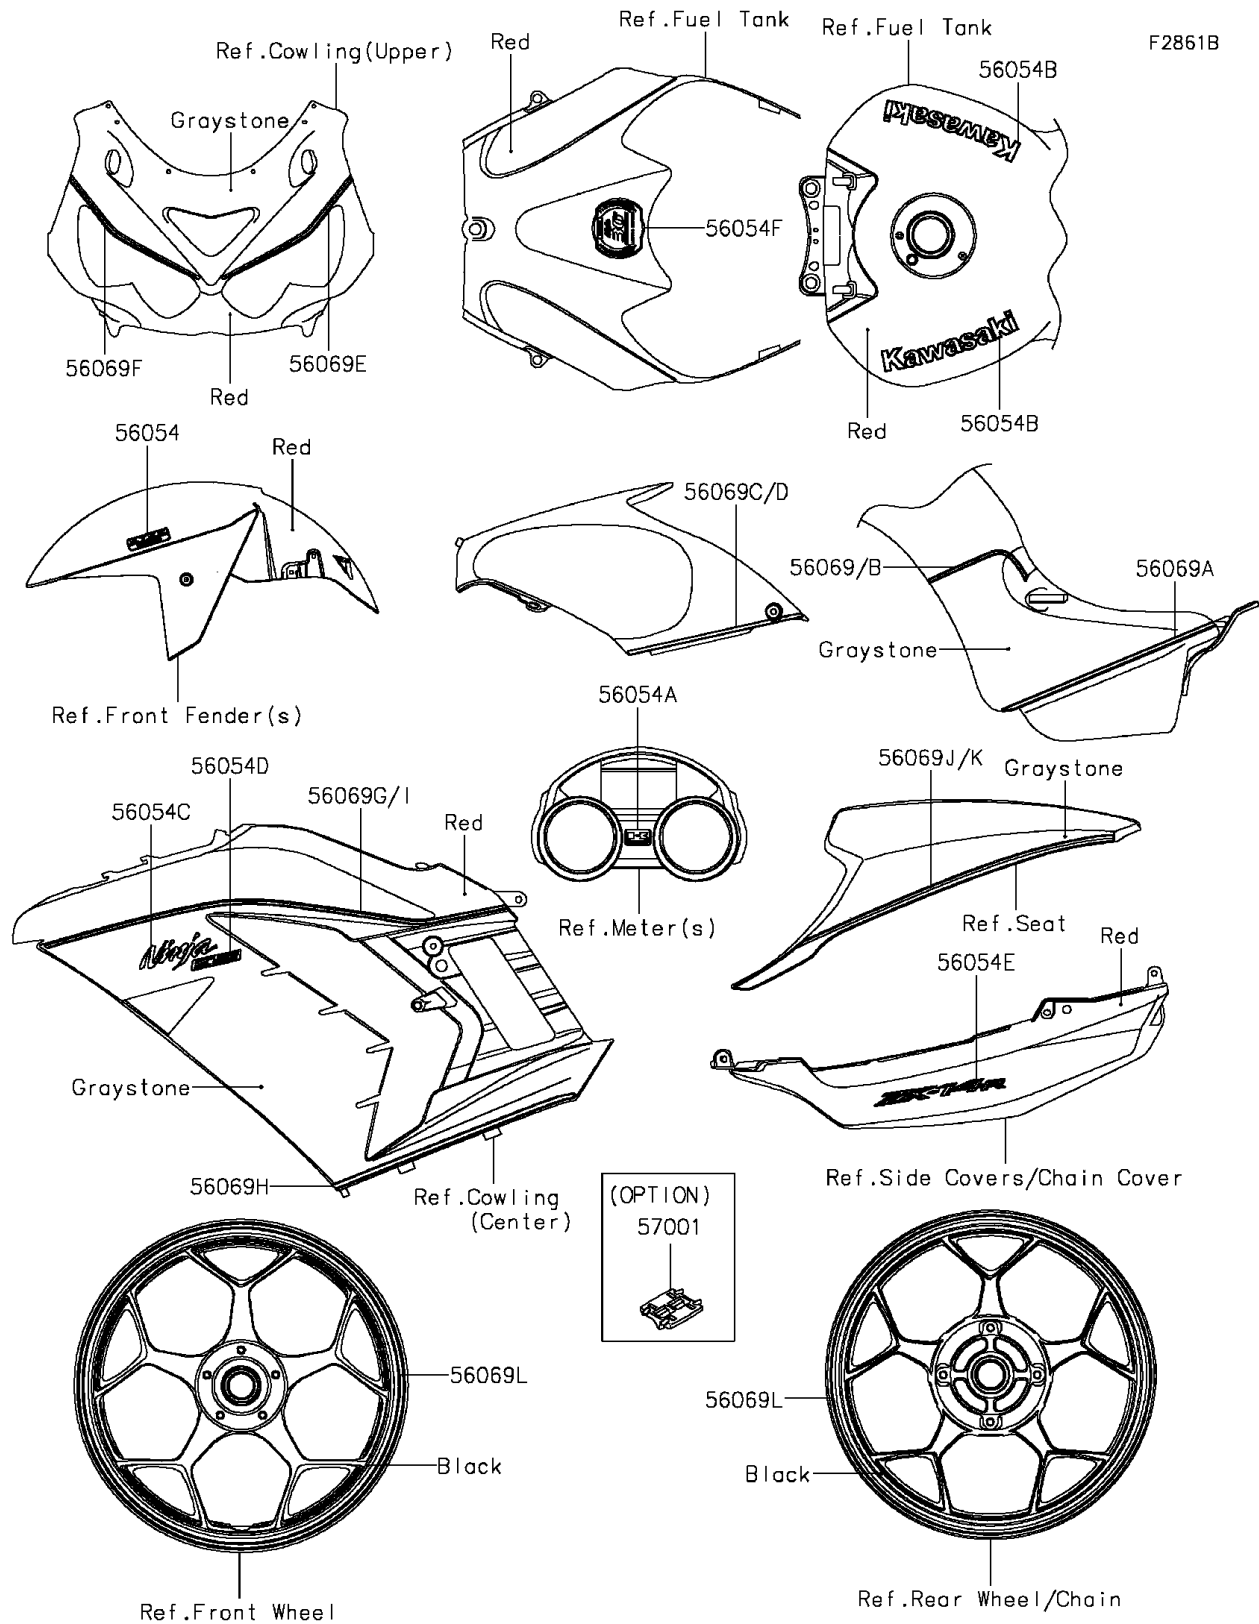

2015 NINJA® ZX™-14R ABS 30TH ANNIVERSARY PARTS DIAGRAM

Decals(Red)(FFFB)

2015 NINJA® ZX™-14R ABS 30TH ANNIVERSARY PARTS LIST

Decals(Red)(FFFB)

ITEM NAME	PART NUMBER	QUANTITY
-----------	-------------	----------