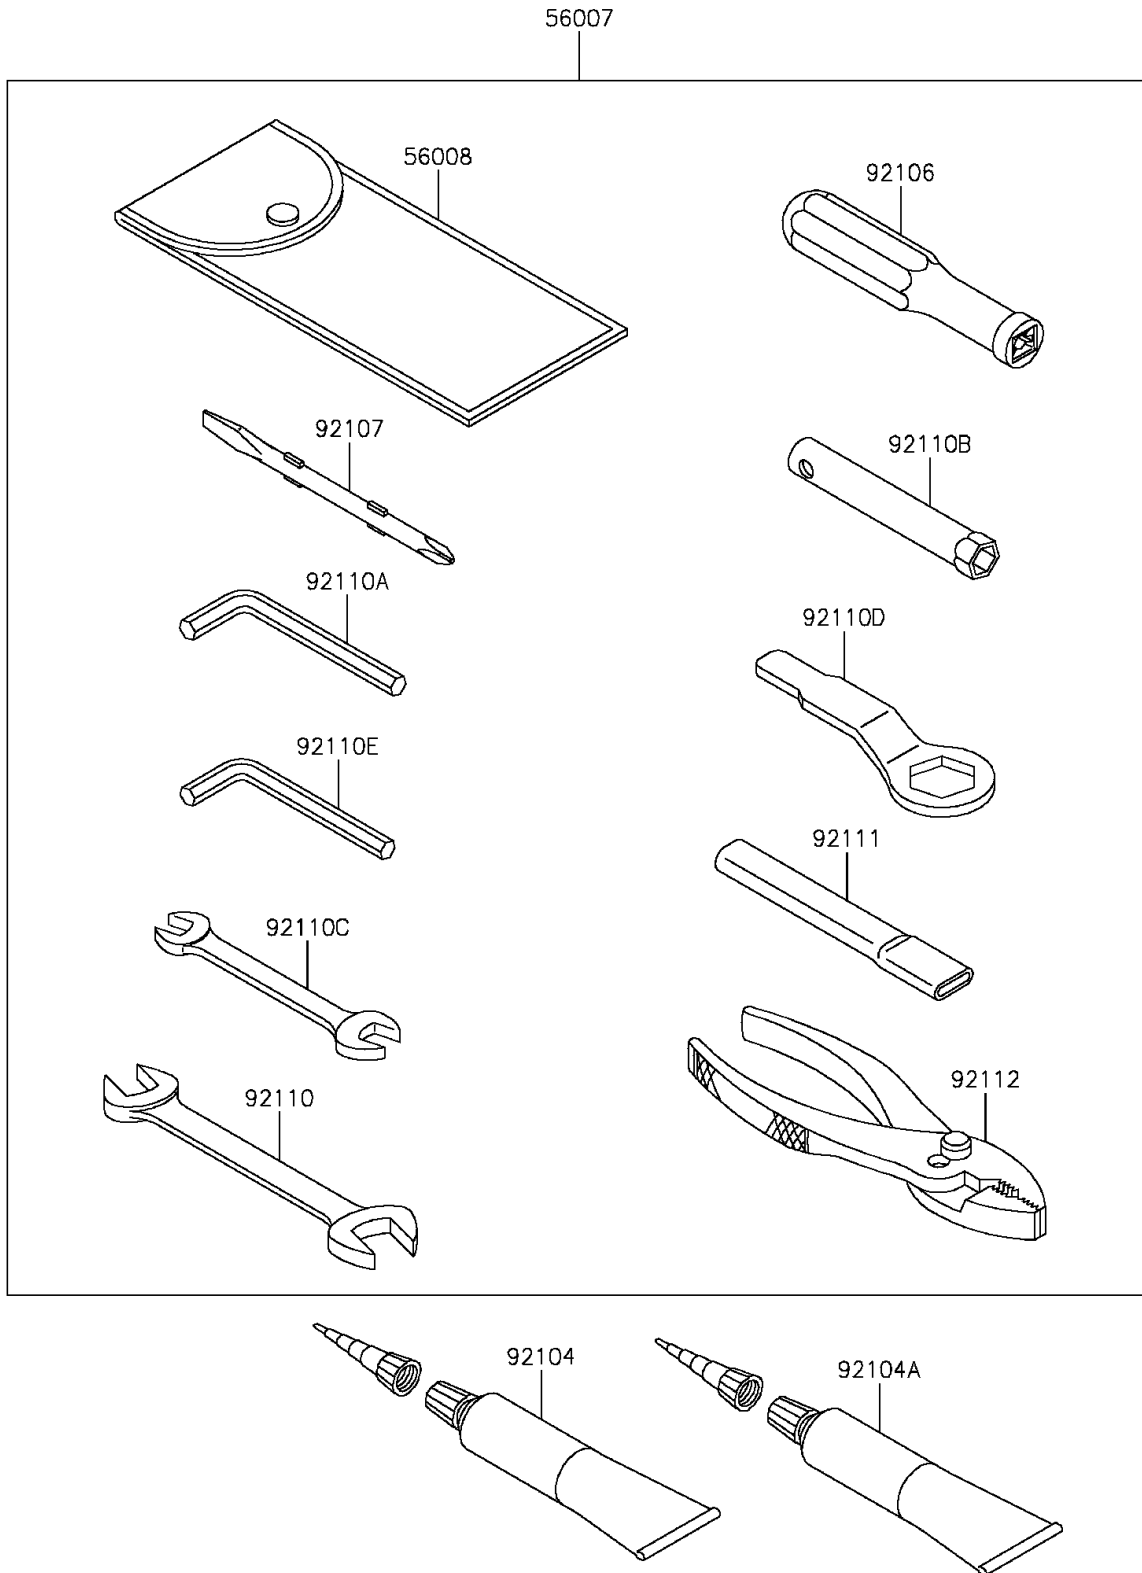

2015 NINJA® ZX™-14R ABS 30TH ANNIVERSARY Owners Tools PARTS DIAGRAM

F2810

2015 NINJA® ZX™-14R ABS 30TH ANNIVERSARY

Owner's Tools PARTS LIST

ITEM NAME	PART NUMBER	QUANTITY
-----------	-------------	----------