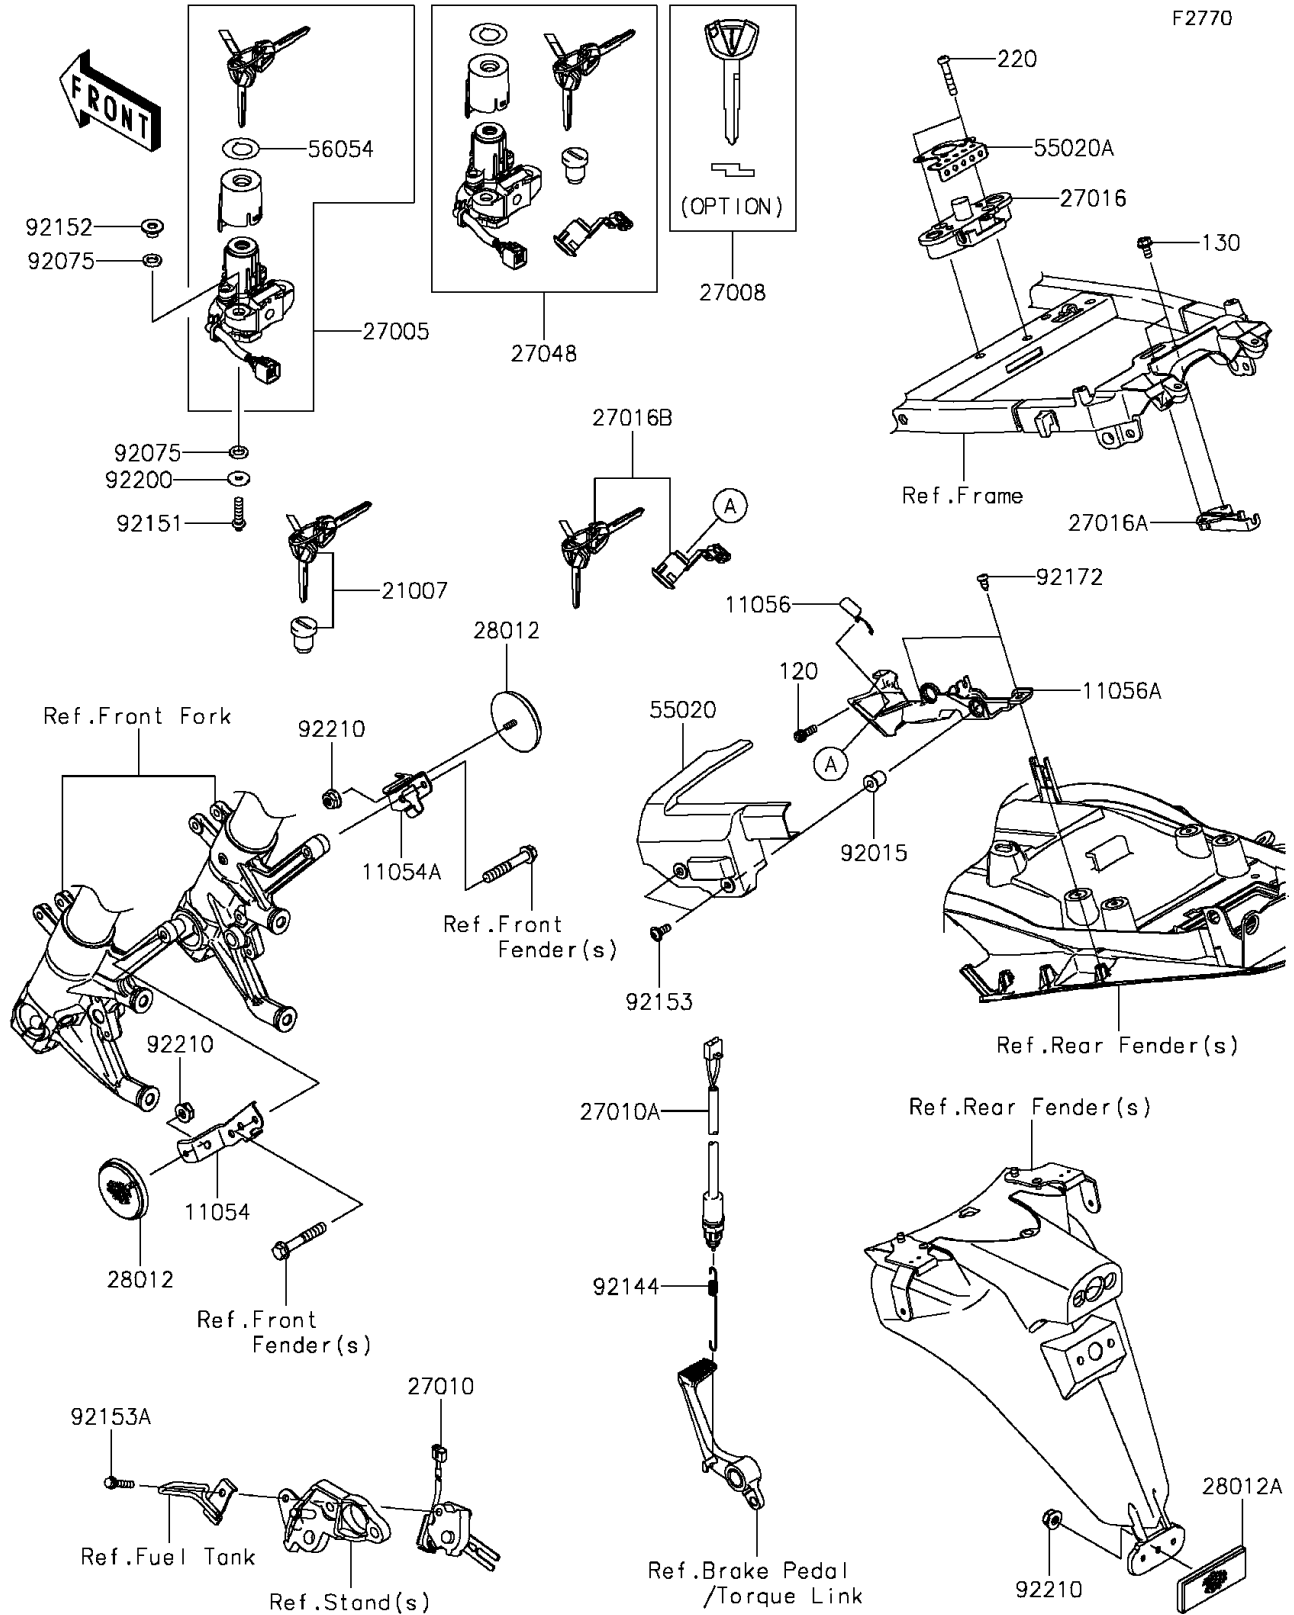

## 2015 NINJA® ZX™-14R ABS 30TH ANNIVERSARY PARTS DIAGRAM

Ignition Switch/Locks/Reflectors

## 2015 NINJA® ZX™-14R ABS 30TH ANNIVERSARY PARTS LIST

Ignition Switch/Locks/Reflectors

ITEM NAME	PART NUMBER	QUANTITY
-----------	-------------	----------