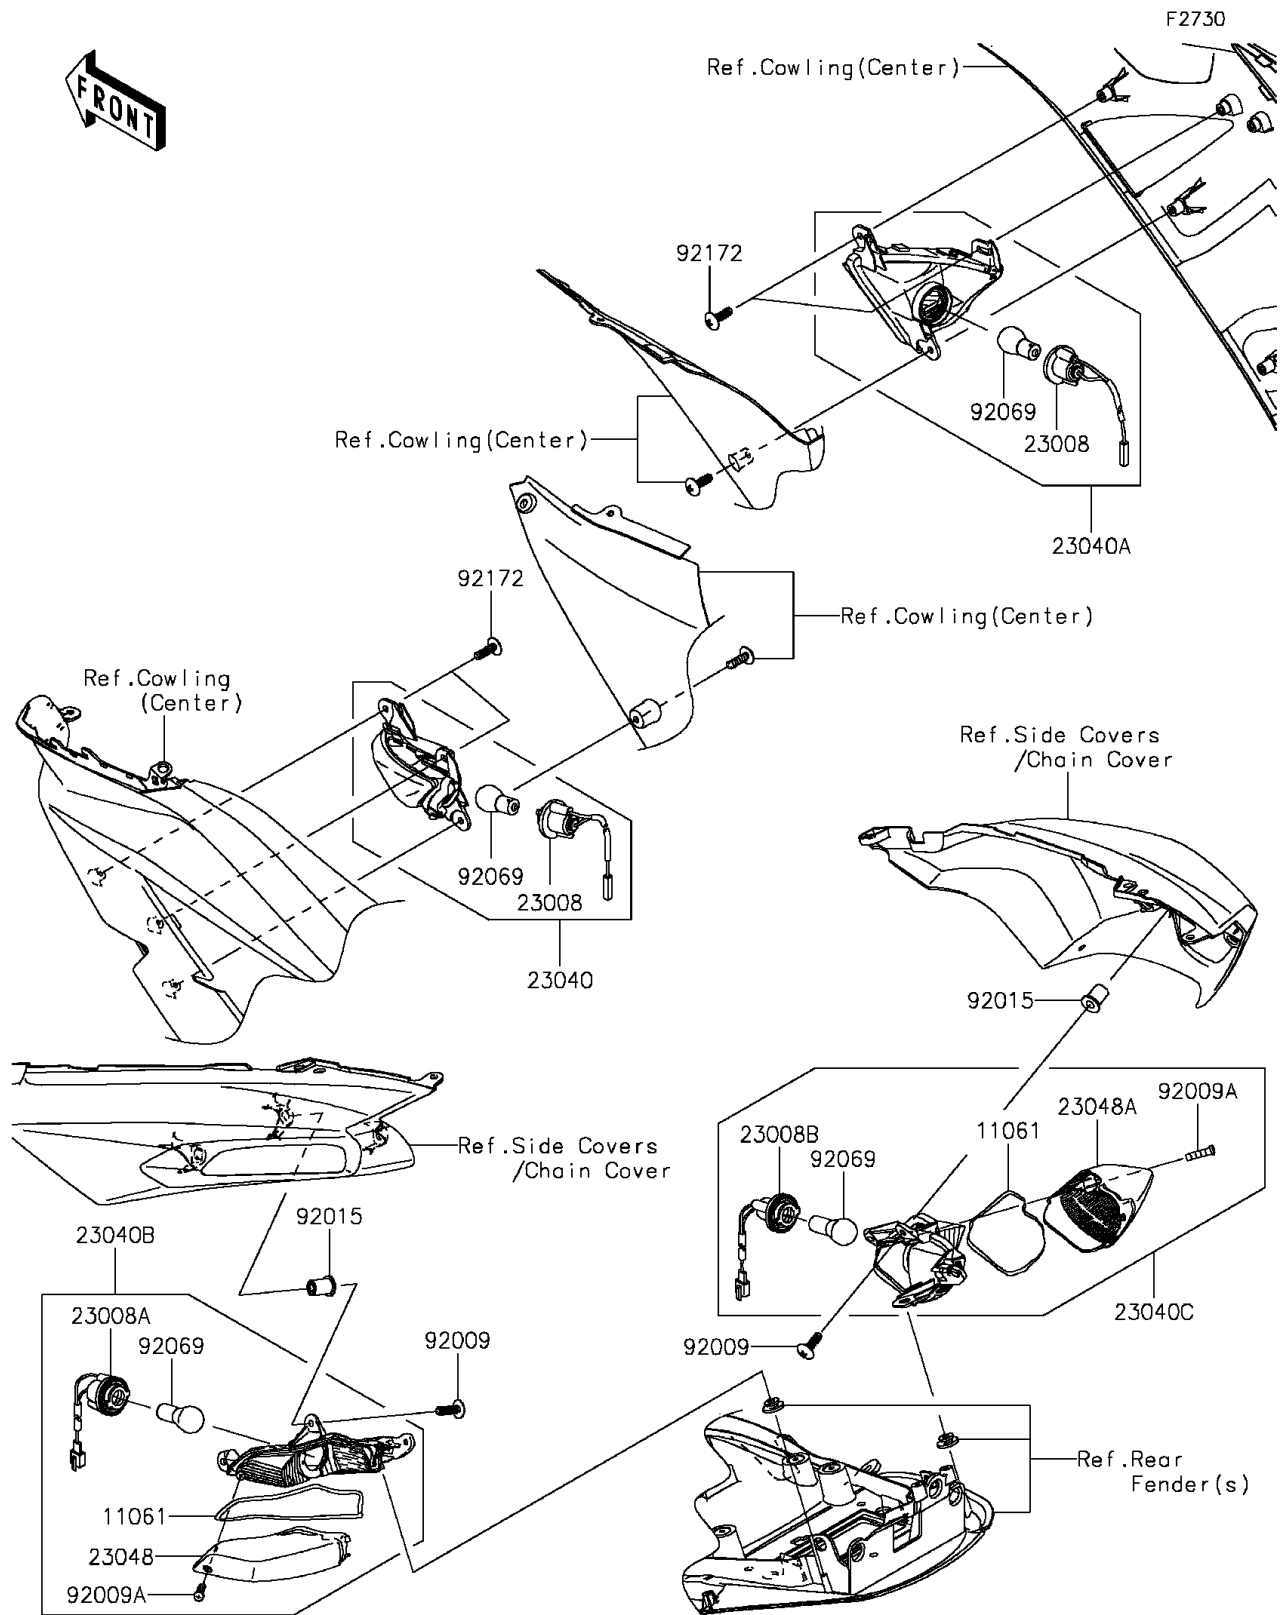

2015 NINJA® ZX™-14R ABS 30TH ANNIVERSARY PARTS DIAGRAM

Turn Signals

2015 NINJA® ZX™-14R ABS 30TH ANNIVERSARY PARTS LIST

Turn Signals

ITEM NAME	PART NUMBER	QUANTITY
-----------	-------------	----------